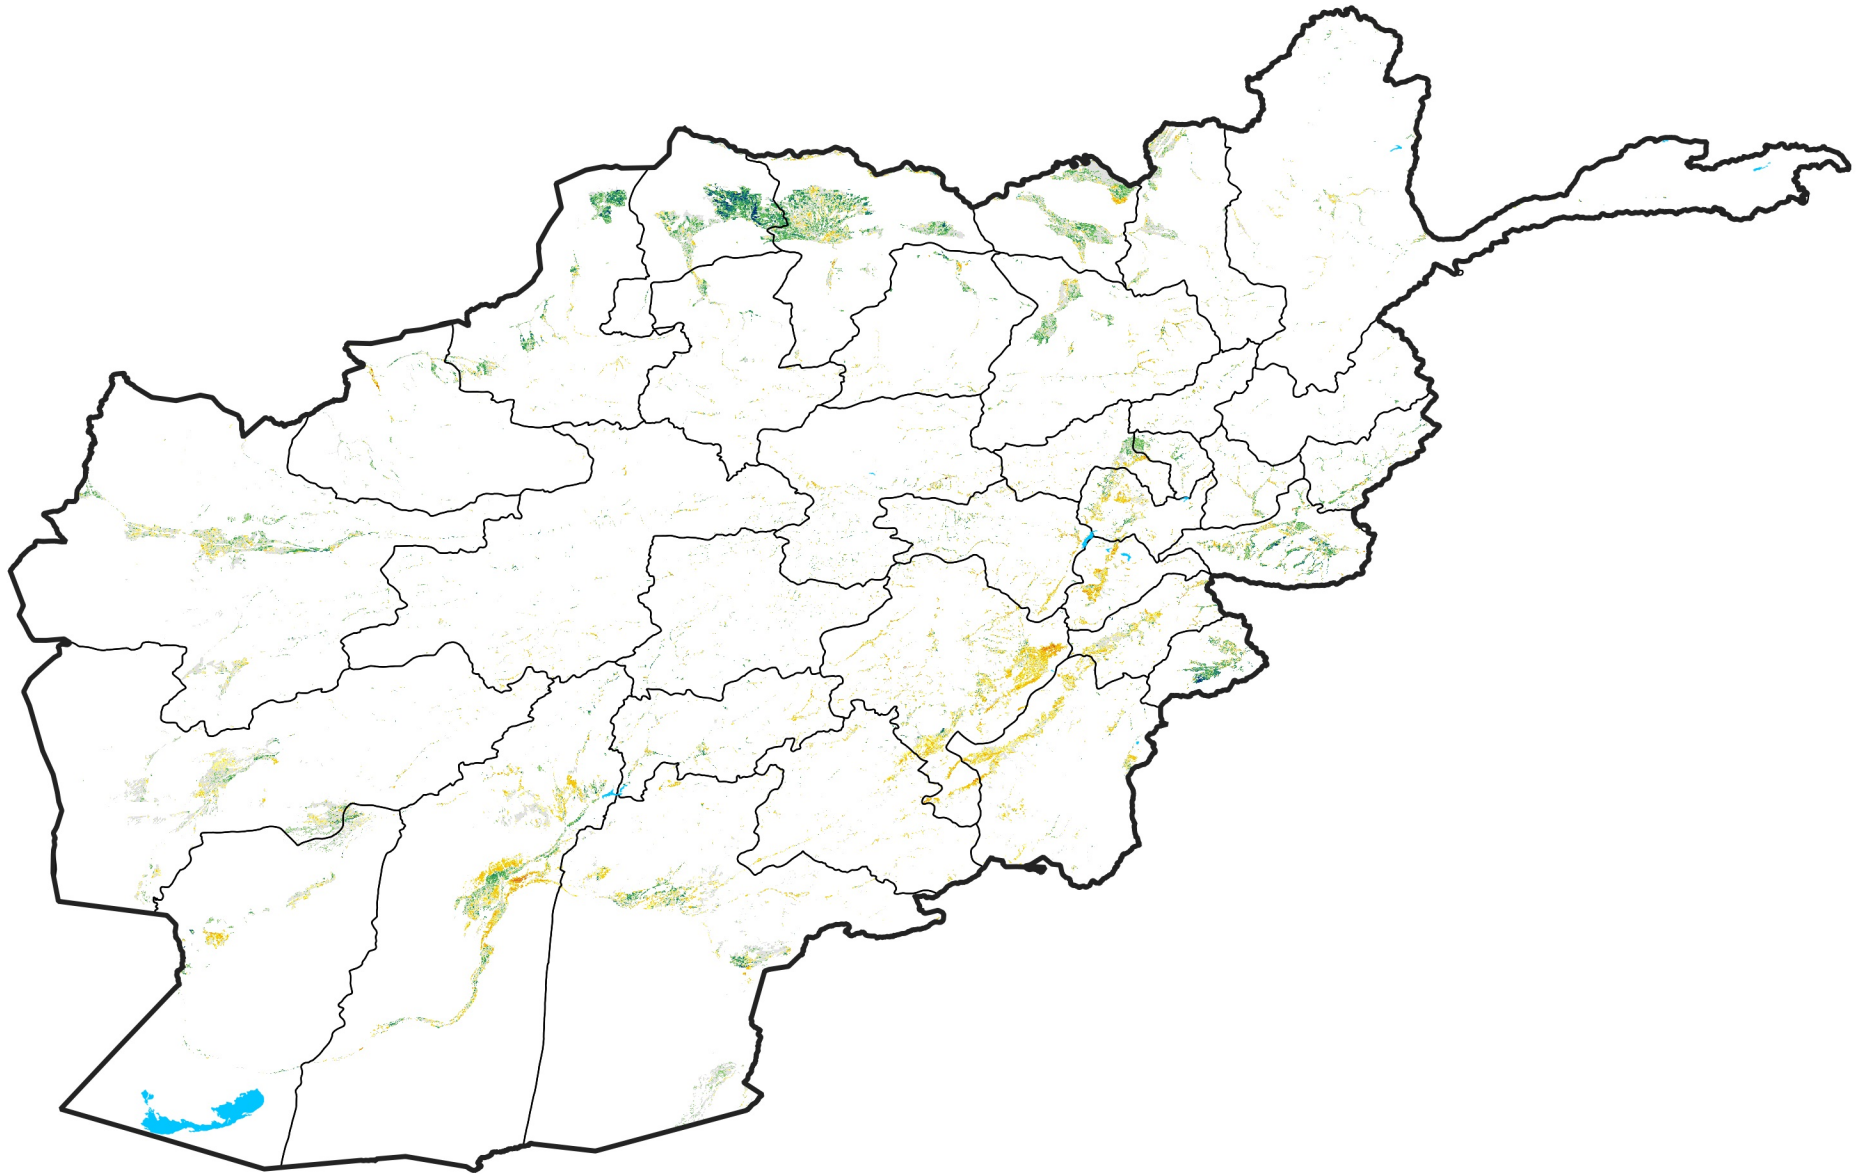

Afghanistan Irrigated Agricultural Areas

Percent of Mean NDVI

2010 / mean (2003 - 2022)

Period 22 / August 01 - 10, 2010

Percent of Normal