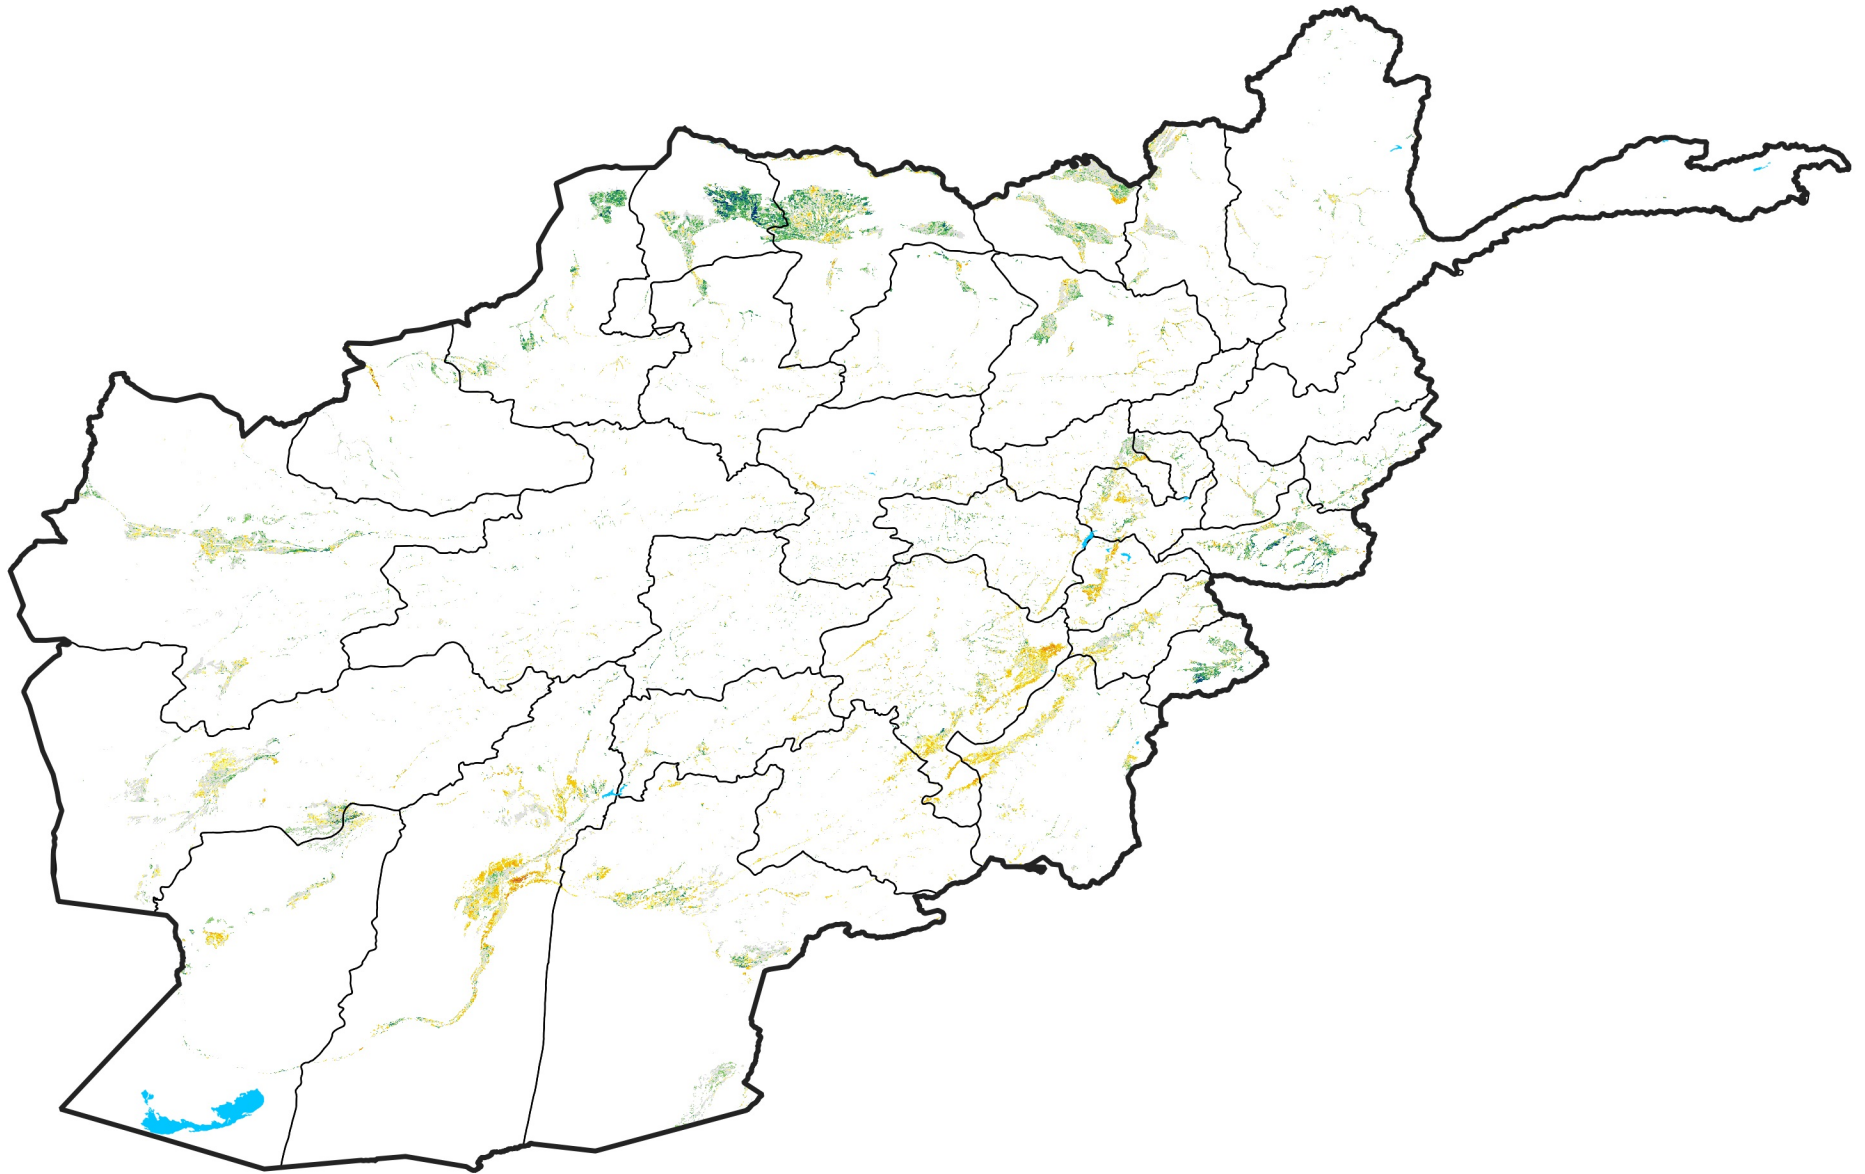

Afghanistan Irrigated Agricultural Areas

Percent of Mean NDVI

2010 / mean (2003 - 2022)

Period 23 / August 11 - 20, 2010

Percent of Normal