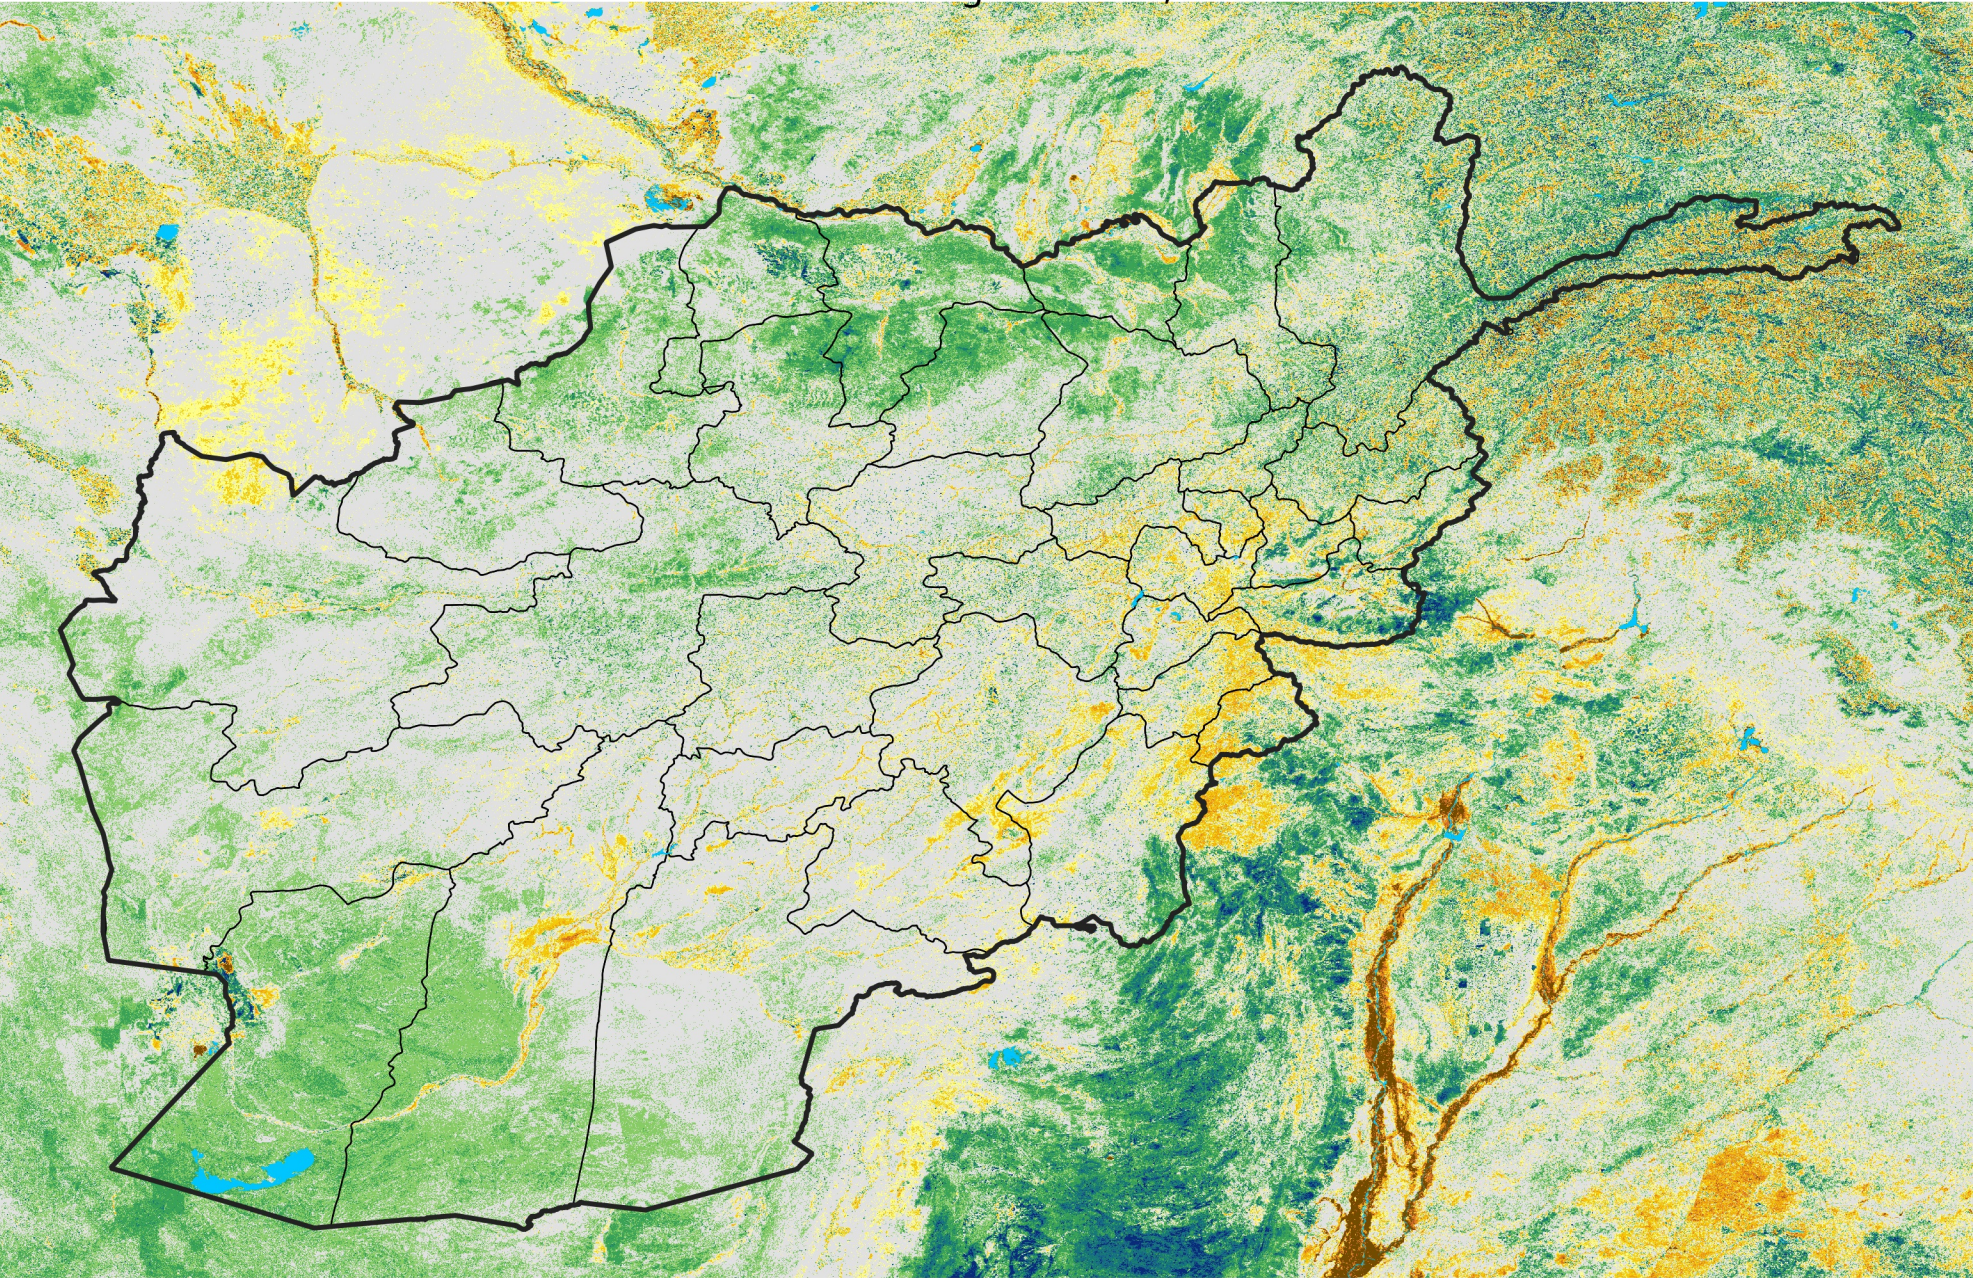

Afghanistan

Percent of Mean NDVI

2010 / mean (2003 - 2022)

Period 24 / August 21 - 31, 2010

Percent of Normal