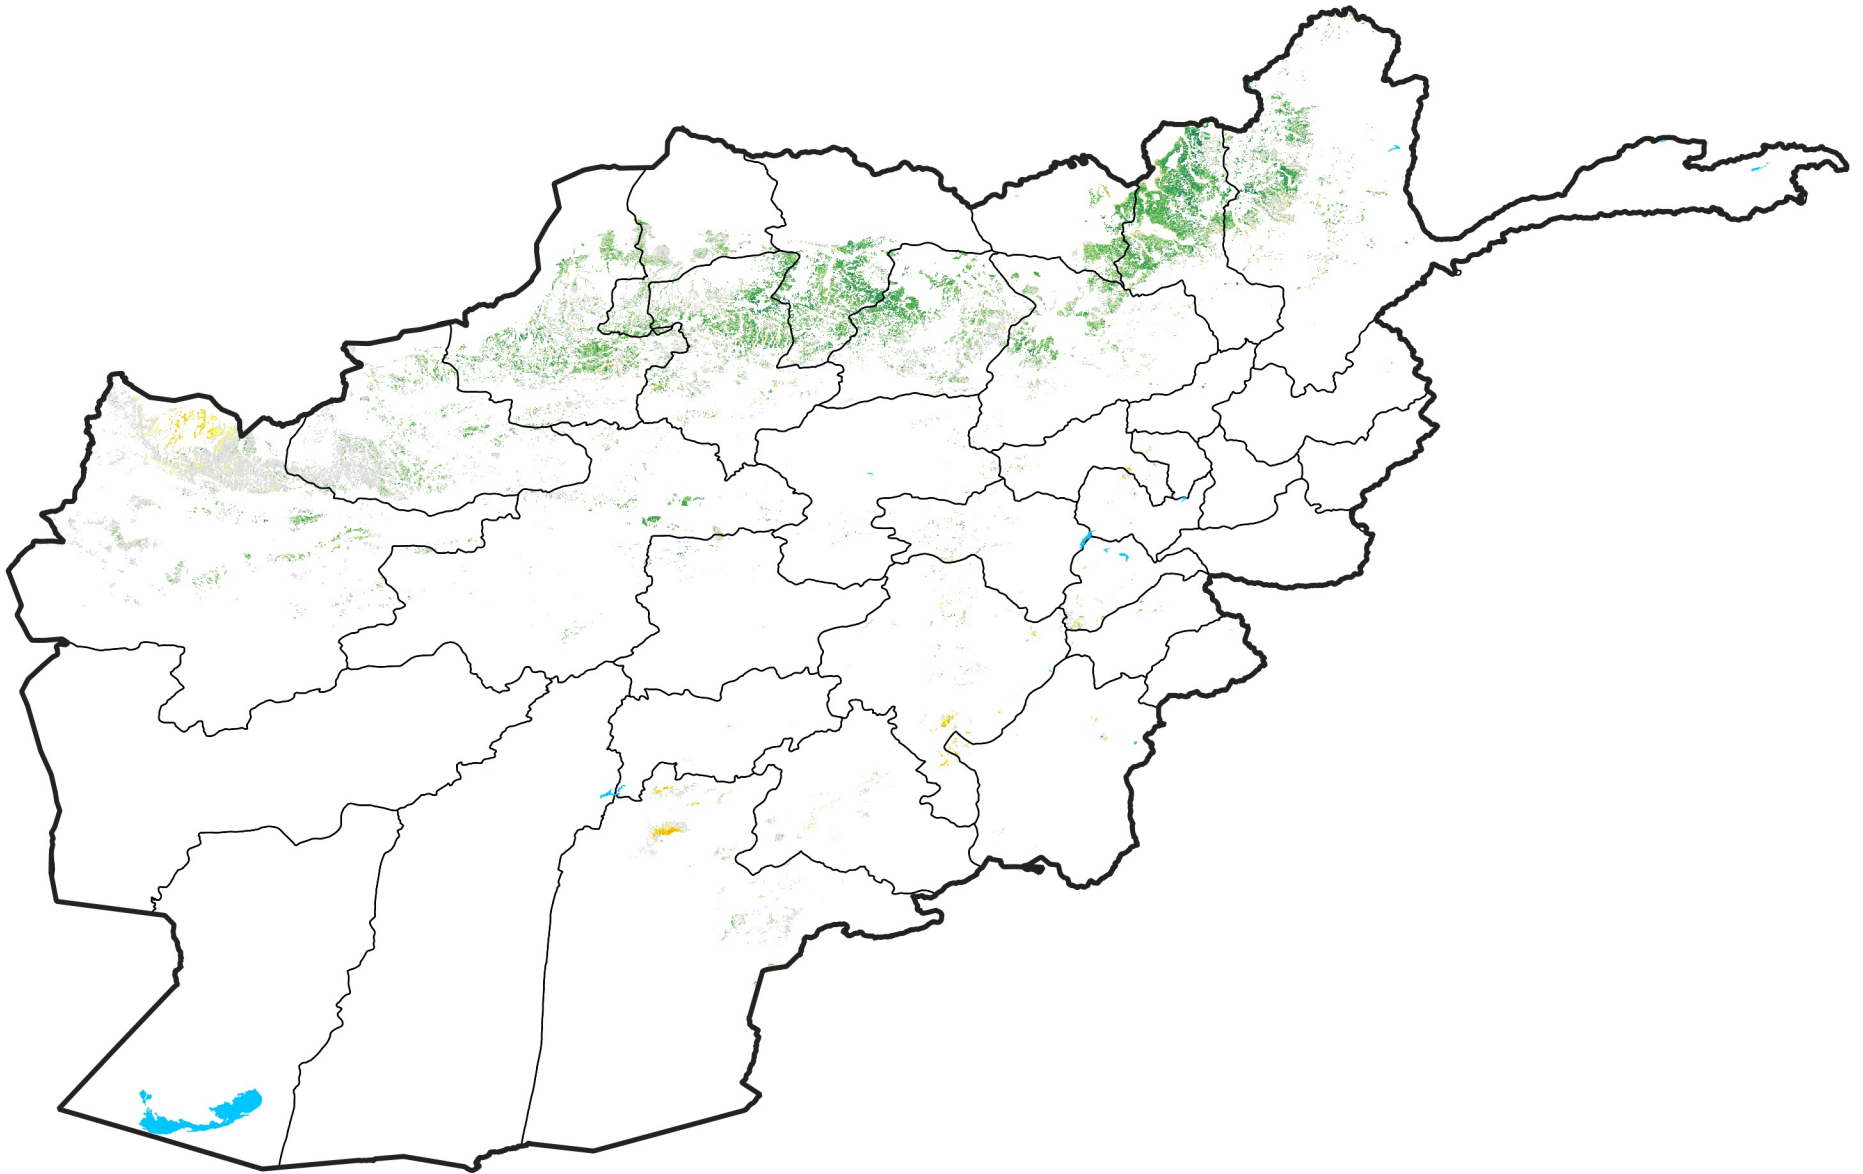

Afghanistan Rainfed Agricultural Areas

Percent of Mean NDVI

2010 / mean (2003 - 2022)

Period 24 / August 21 - 31, 2010

Percent of Normal