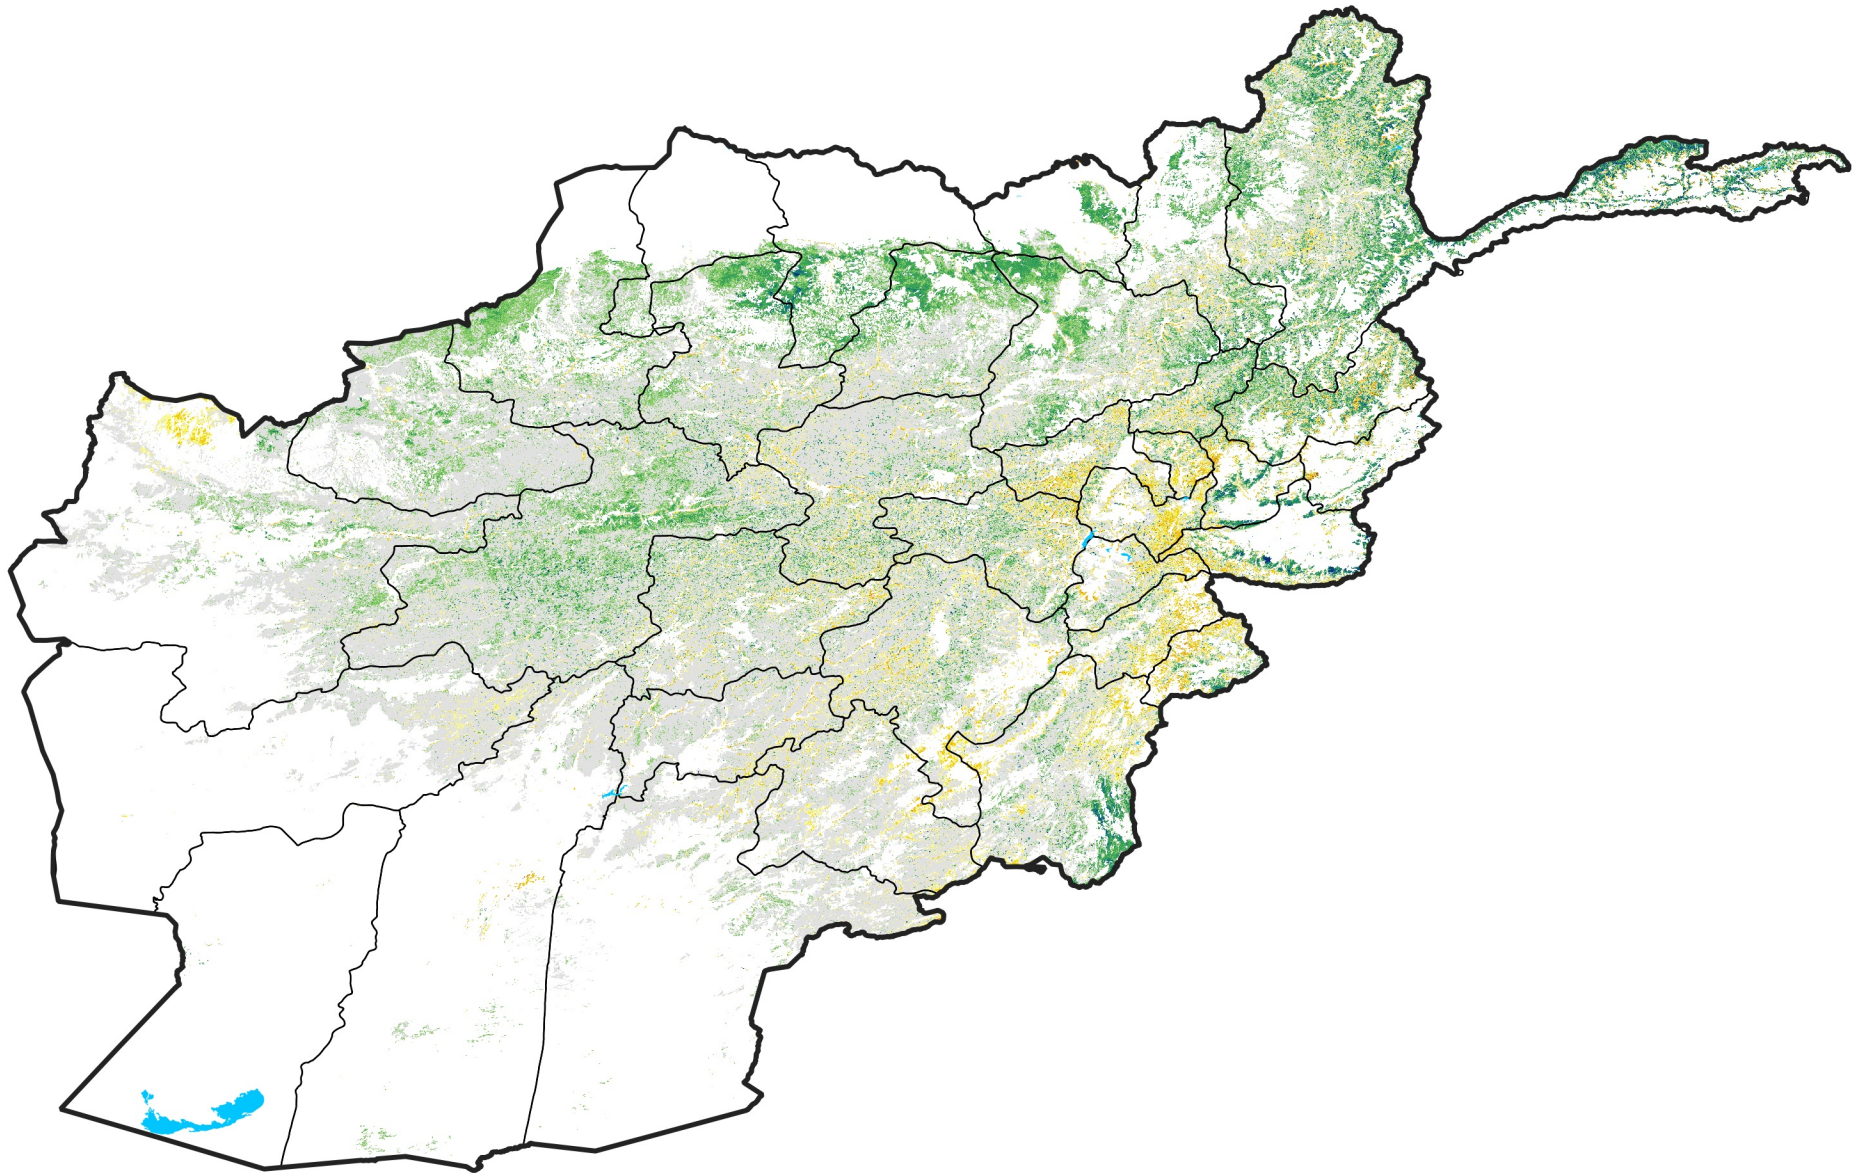

Afghanistan Rangeland Agricultural Areas

Percent of Mean NDVI

2010 / mean (2003 - 2022)

Period 24 / August 21 - 31, 2010

Percent of Normal