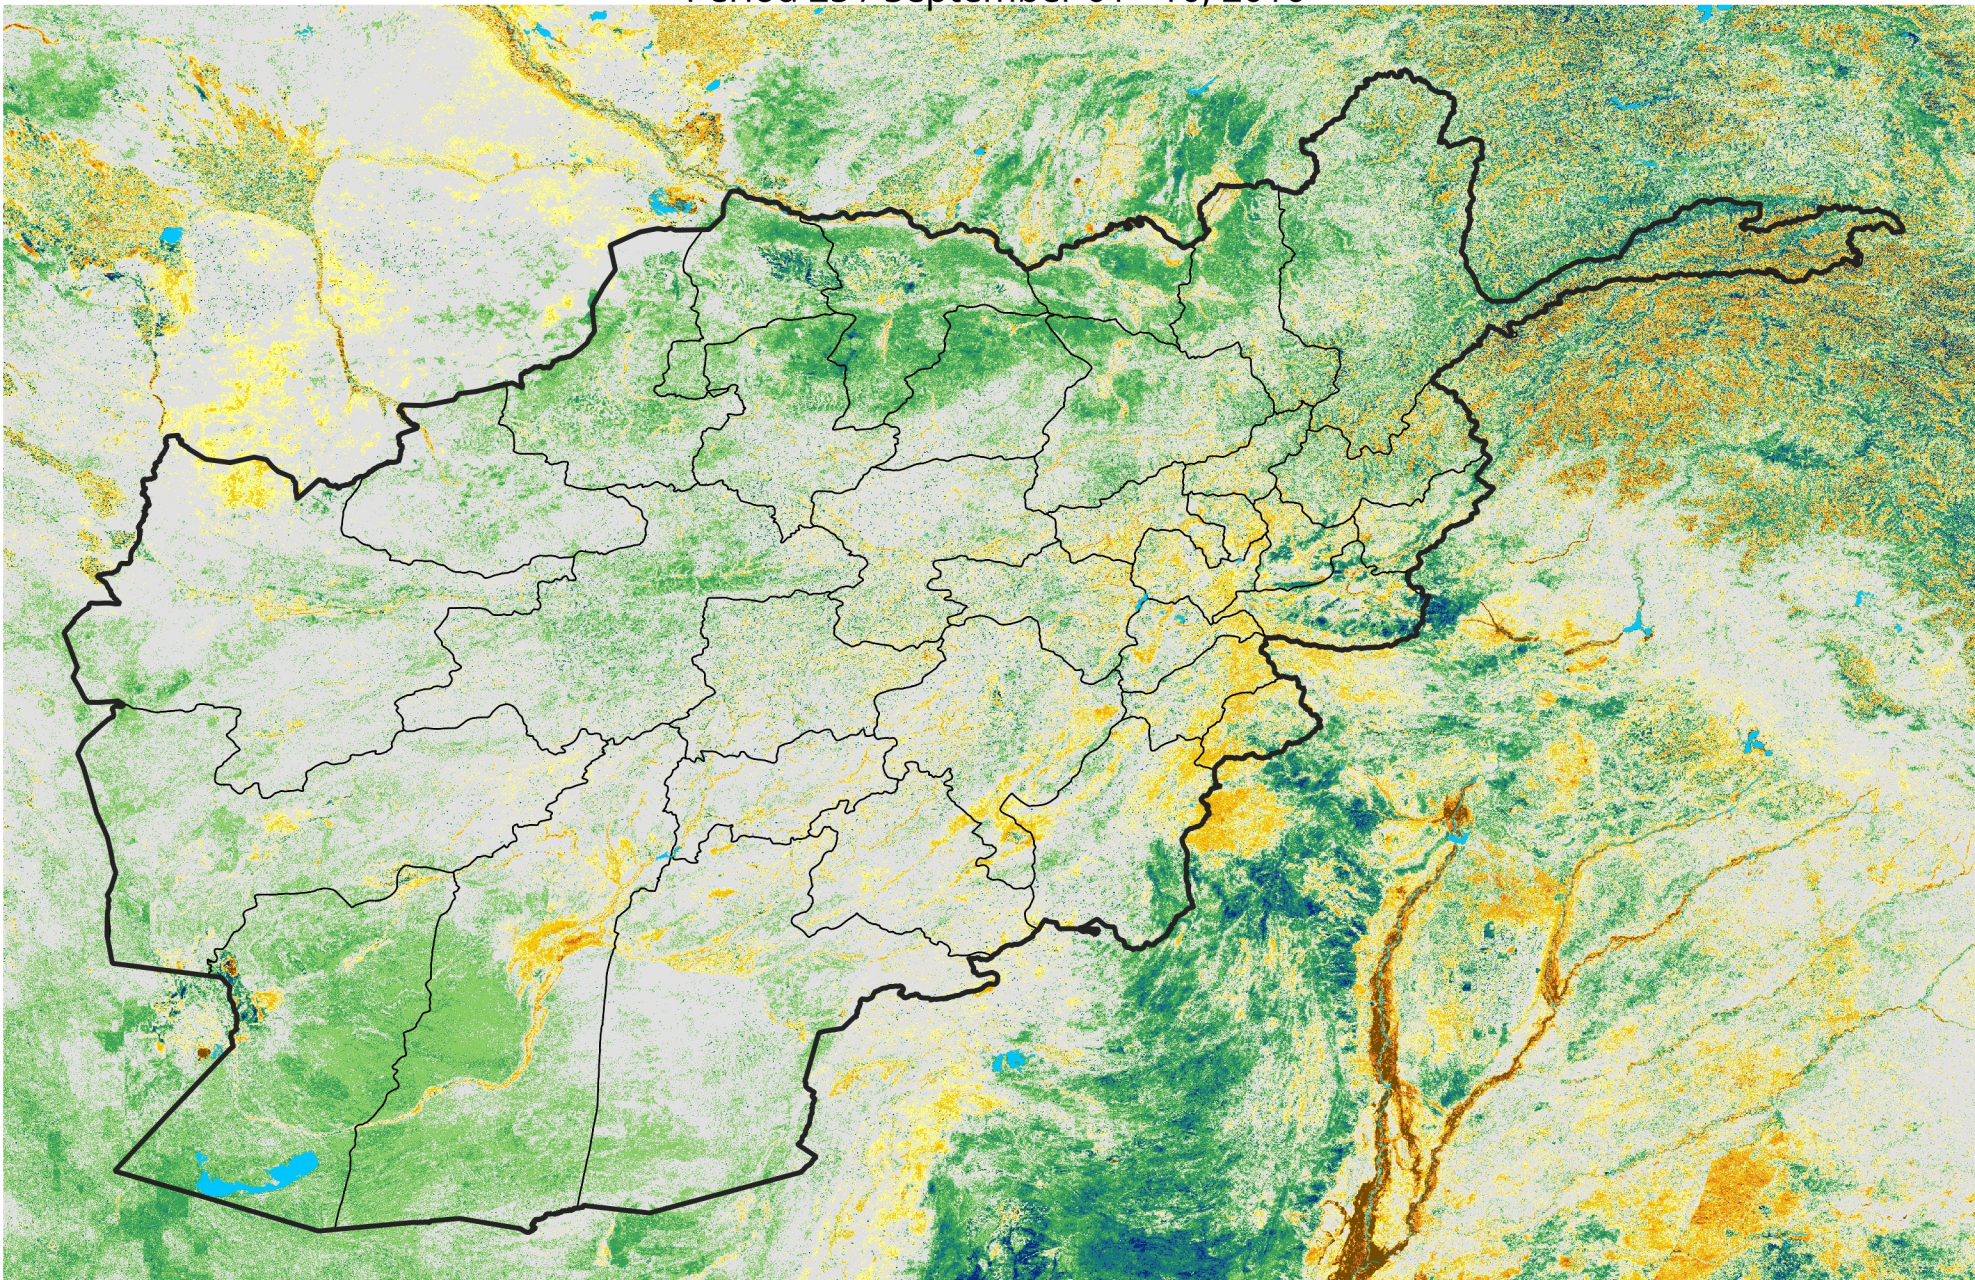

Afghanistan

Percent of Mean NDVI

2010 / mean (2003 - 2022)

Period 25 / September 01 - 10, 2010

Percent of Normal