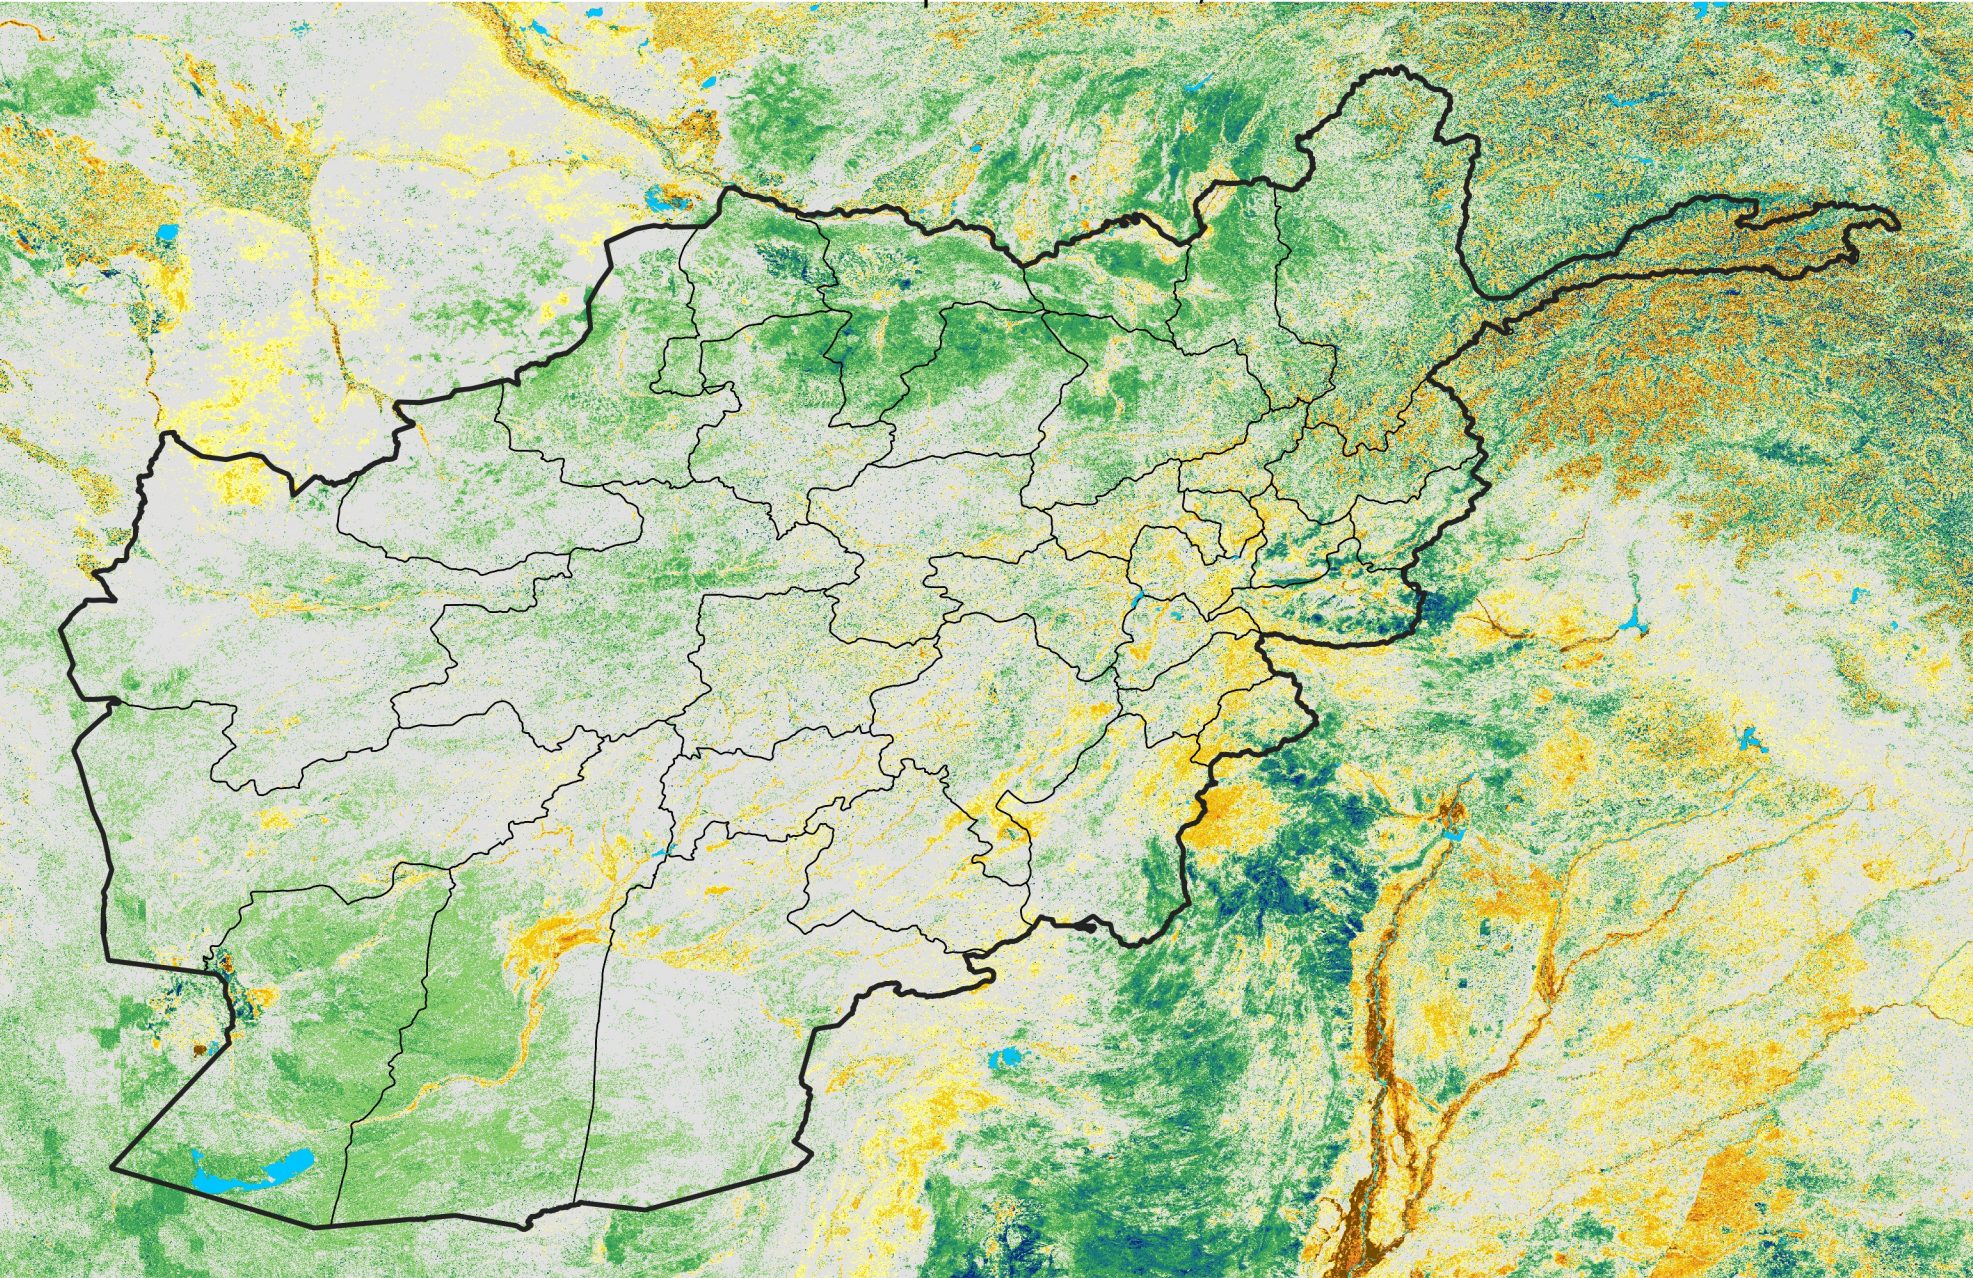

Afghanistan

Percent of Mean NDVI

2010 / mean (2003 - 2022)

Period 26 / September 11 - 20, 2010

Percent of Normal