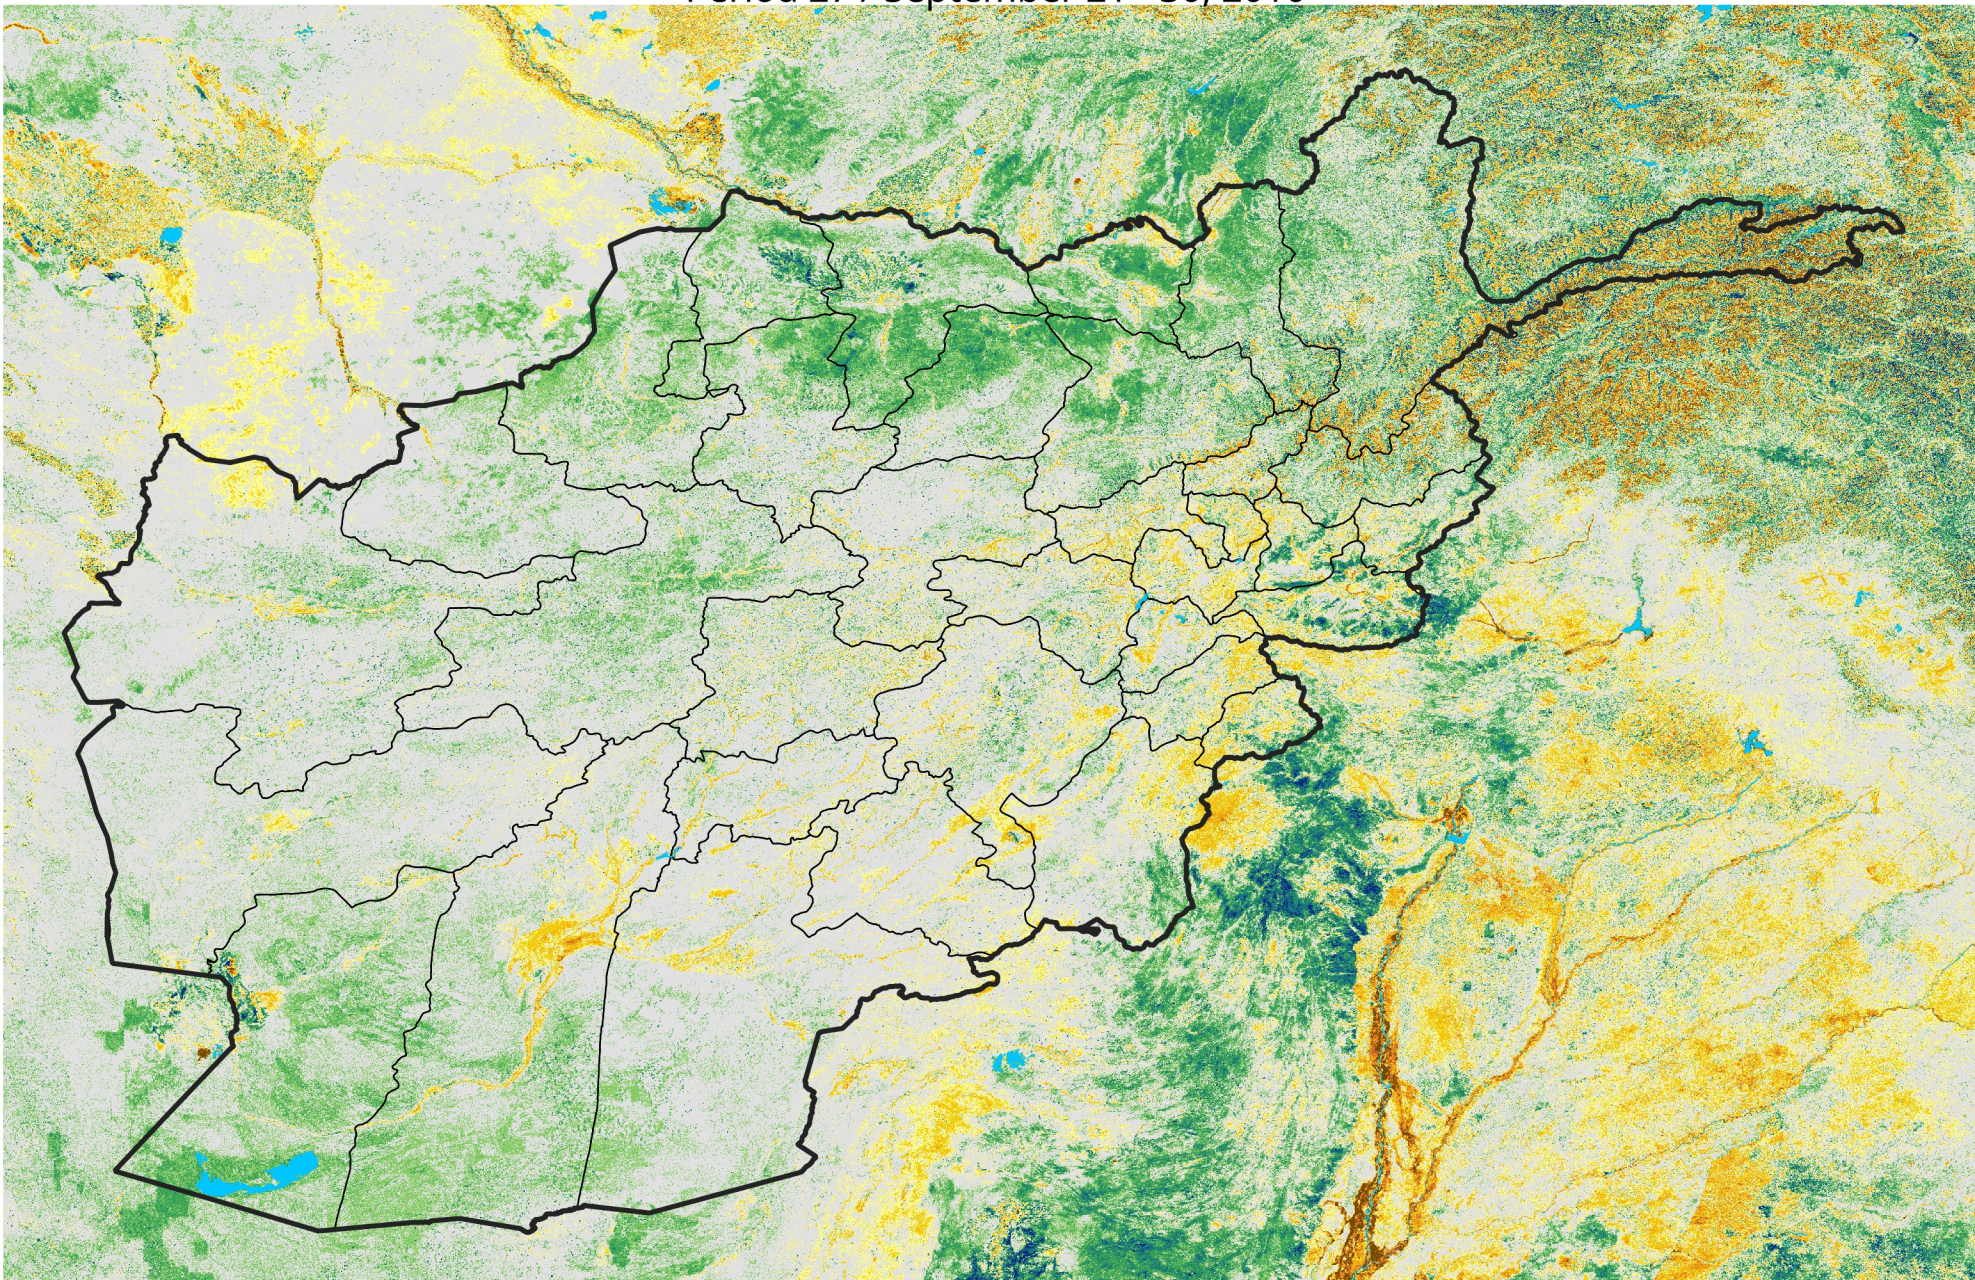

Afghanistan

Percent of Mean NDVI

2010 / mean (2003 - 2022)

Period 27 / September 21 - 30, 2010

Percent of Normal