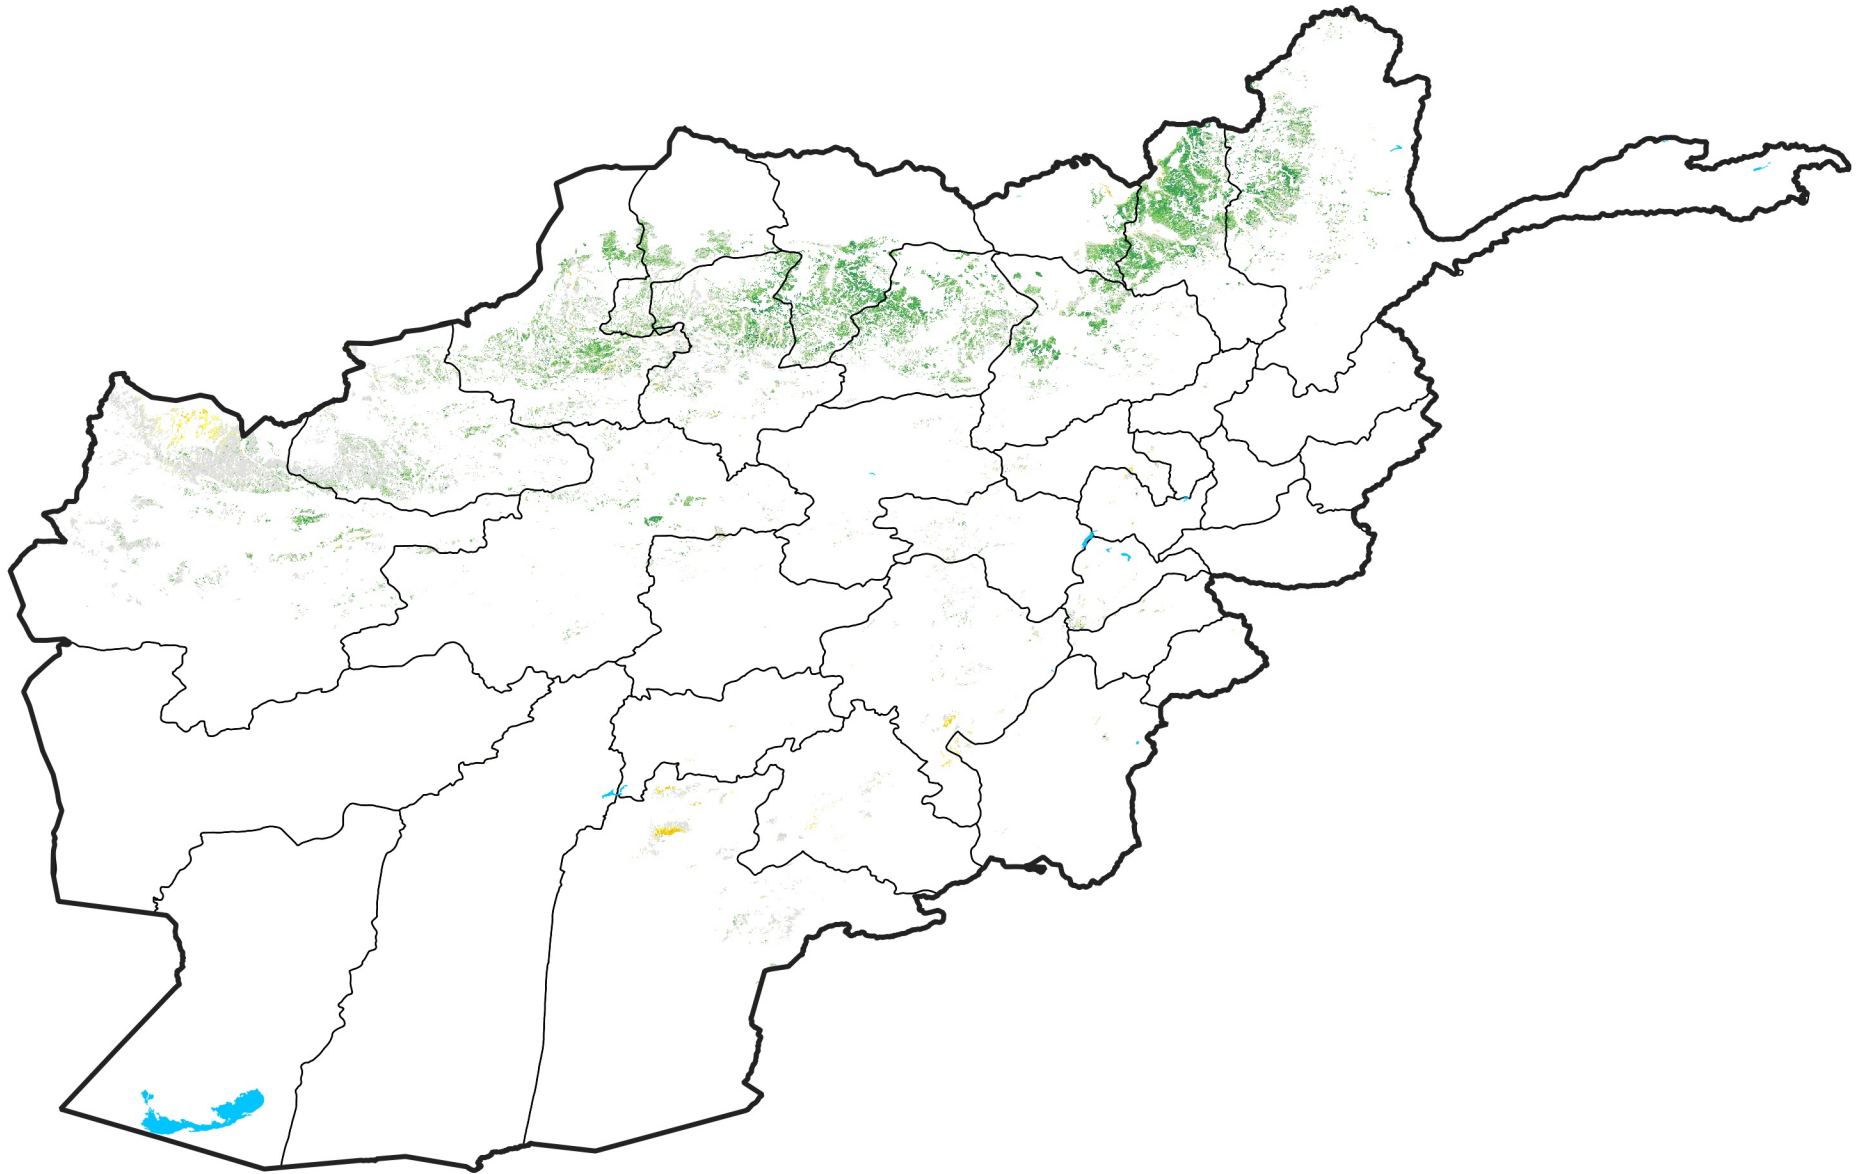

Afghanistan Rainfed Agricultural Areas

Percent of Mean NDVI

2010 / mean (2003 - 2022)

Period 27 / September 21 - 30, 2010

Percent of Normal