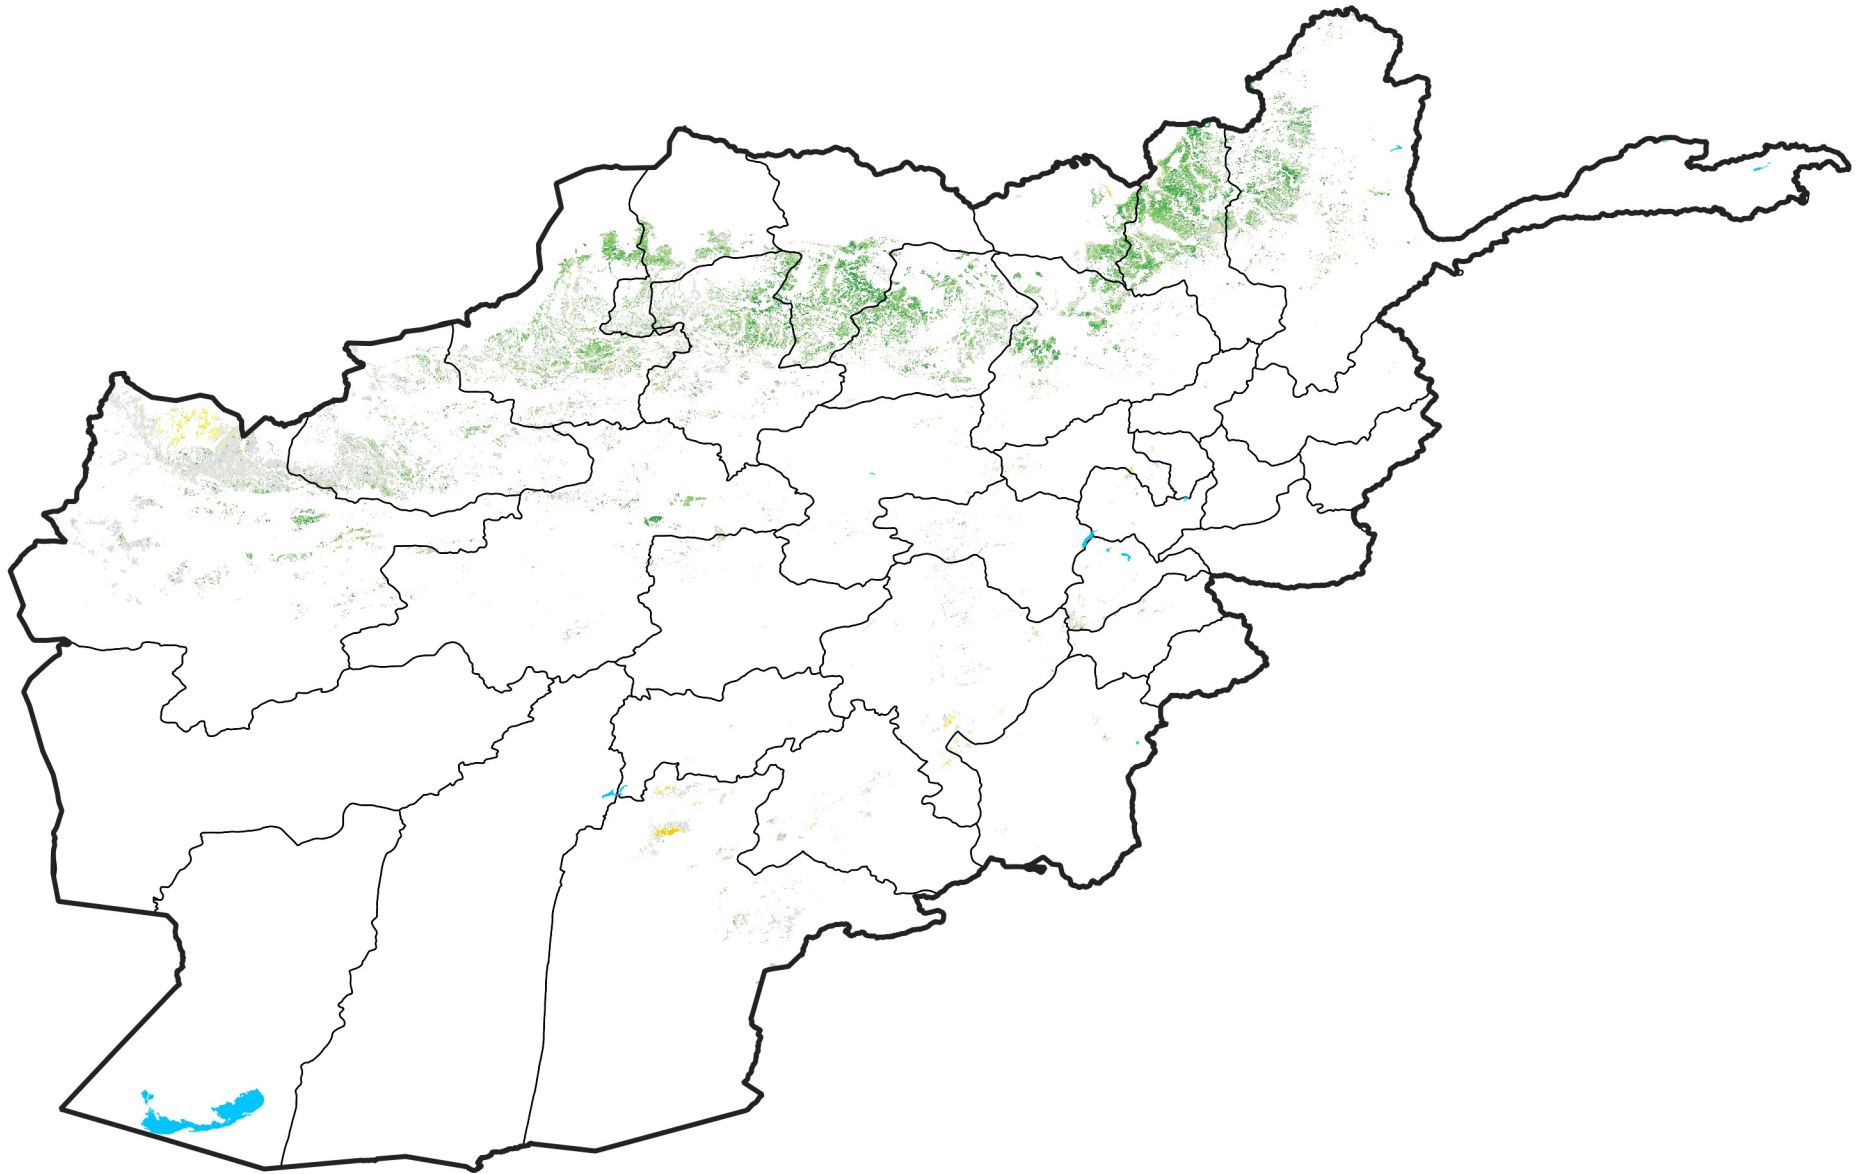

Afghanistan Rainfed Agricultural Areas

Percent of Mean NDVI

2010 / mean (2003 - 2022)

Period 28 / October 01 - 10, 2010

Percent of Normal