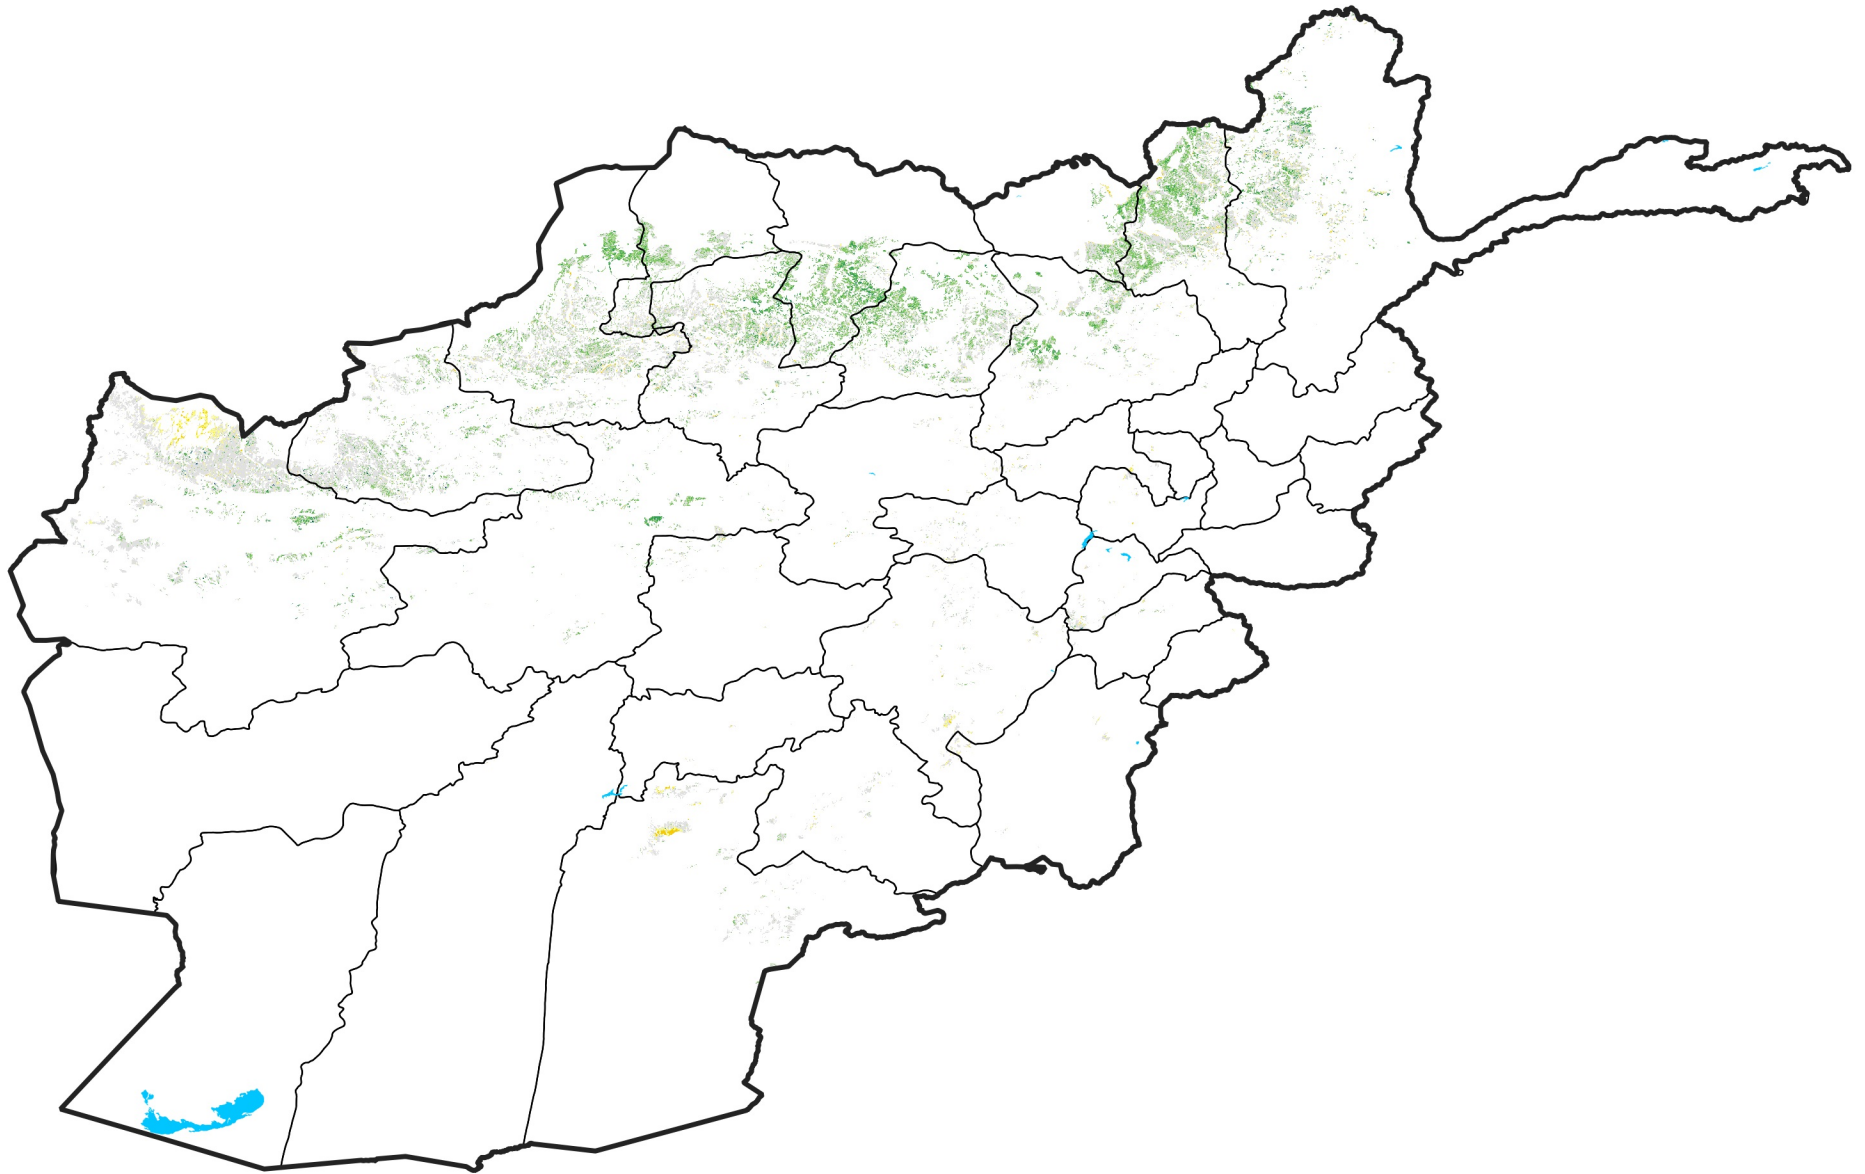

Afghanistan Rainfed Agricultural Areas

Percent of Mean NDVI

2010 / mean (2003 - 2022)

Period 29 / October 11 - 20, 2010

Percent of Normal