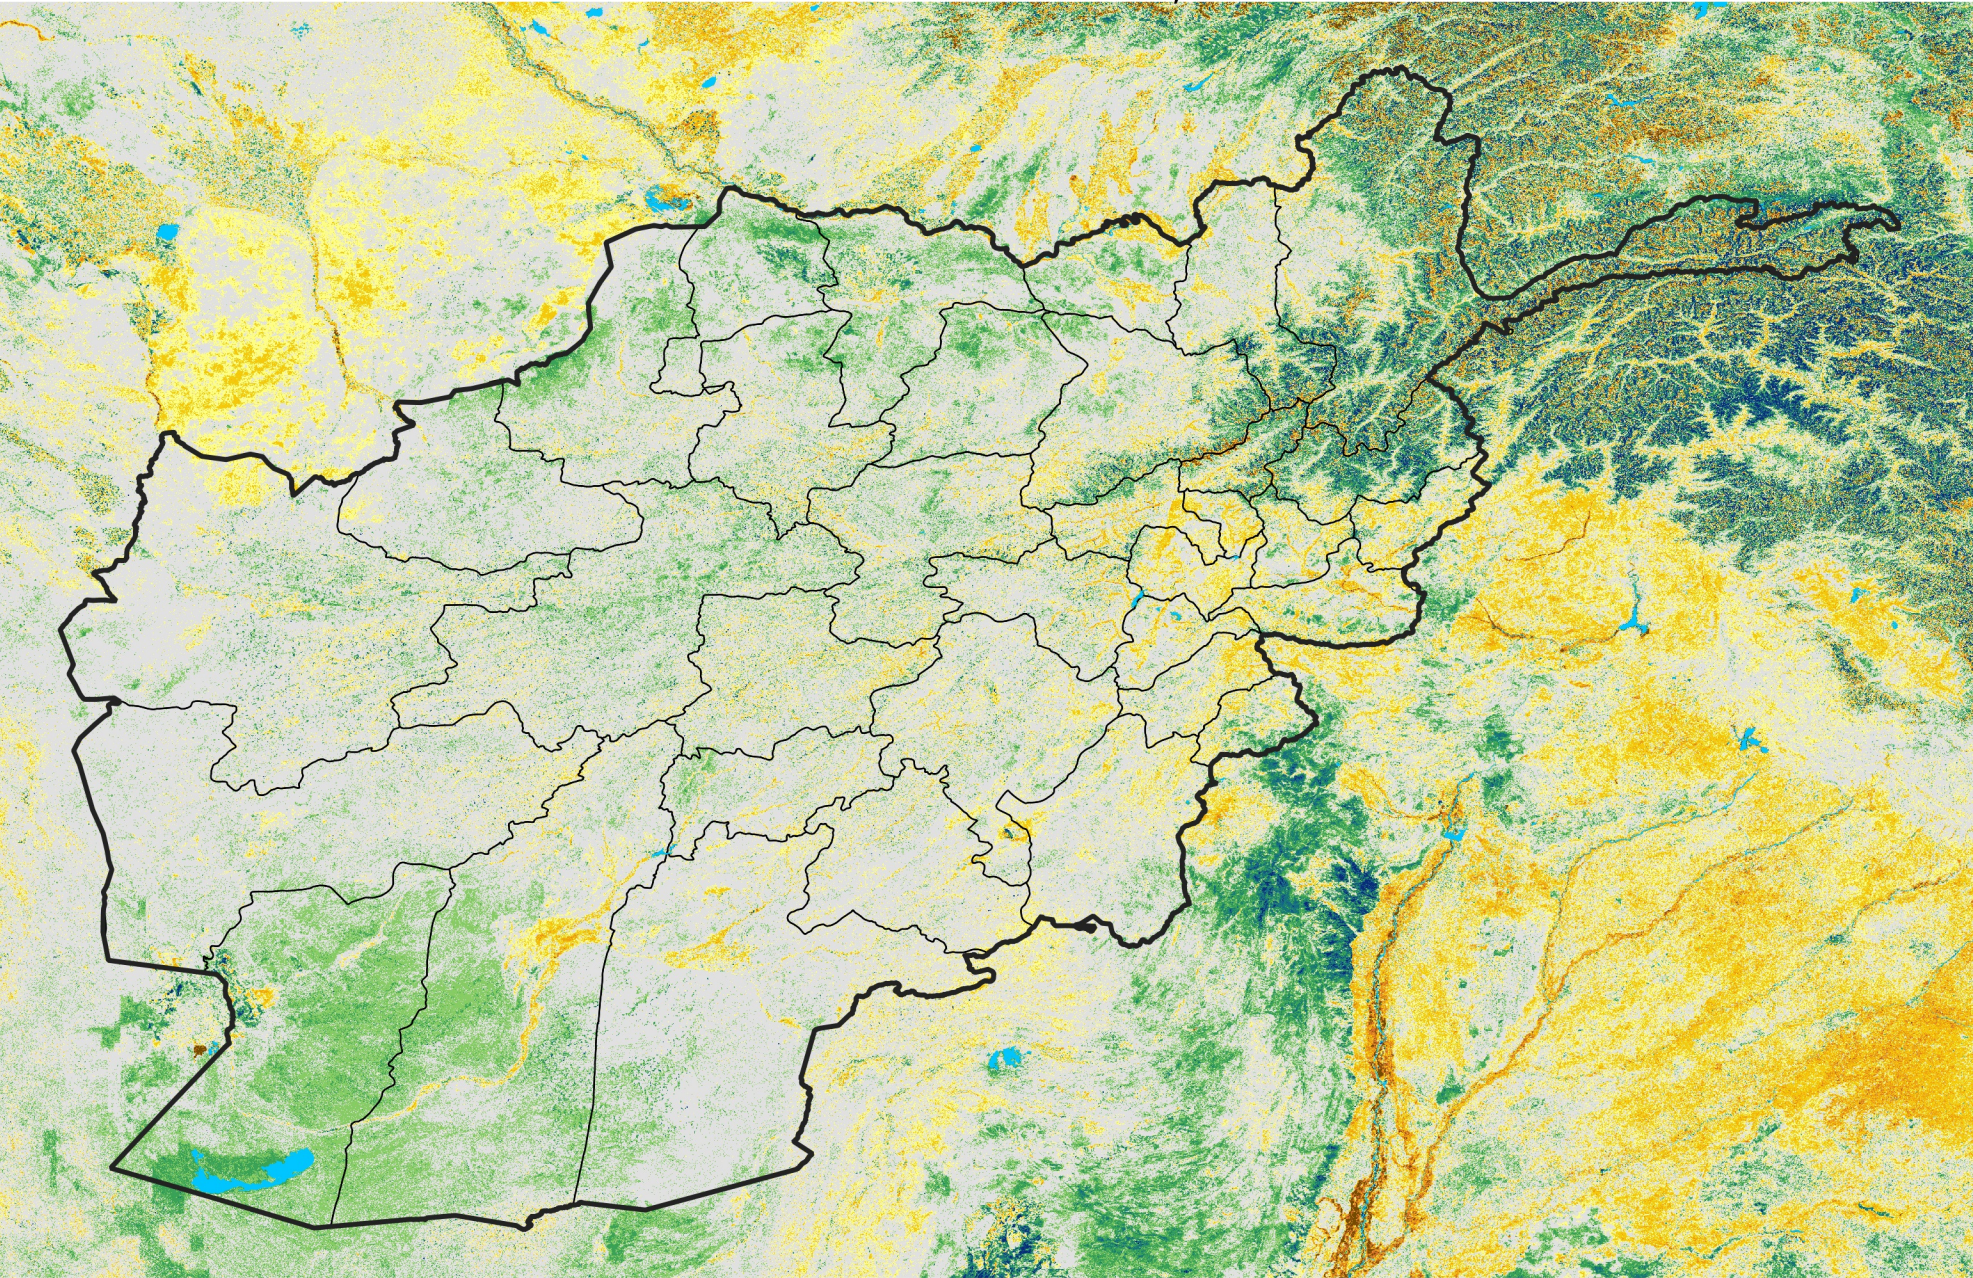

Afghanistan

Percent of Mean NDVI

2010 / mean (2003 - 2022)

Period 30 / October 21 - 31, 2010

Percent of Normal