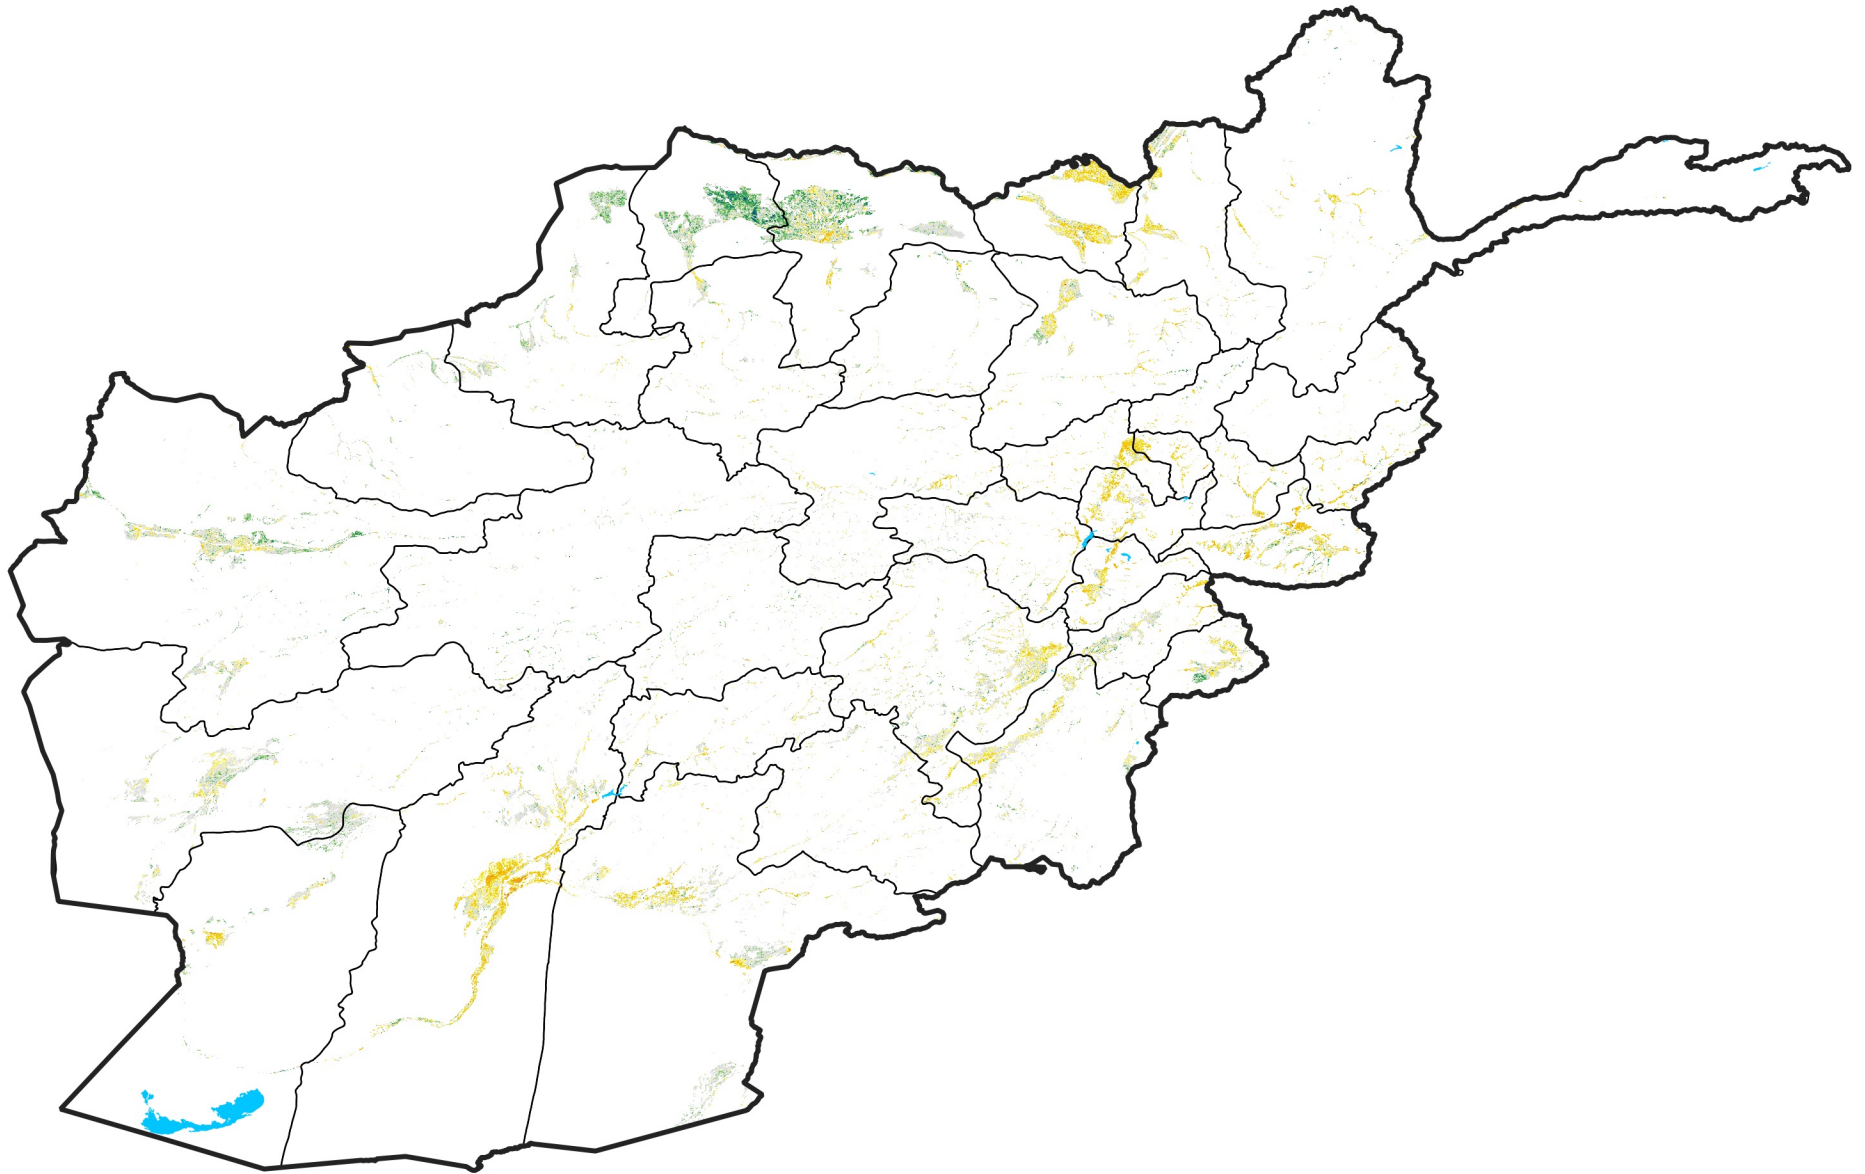

Afghanistan Irrigated Agricultural Areas

Percent of Mean NDVI

2010 / mean (2003 - 2022)

Period 30 / October 21 - 31, 2010

Percent of Normal