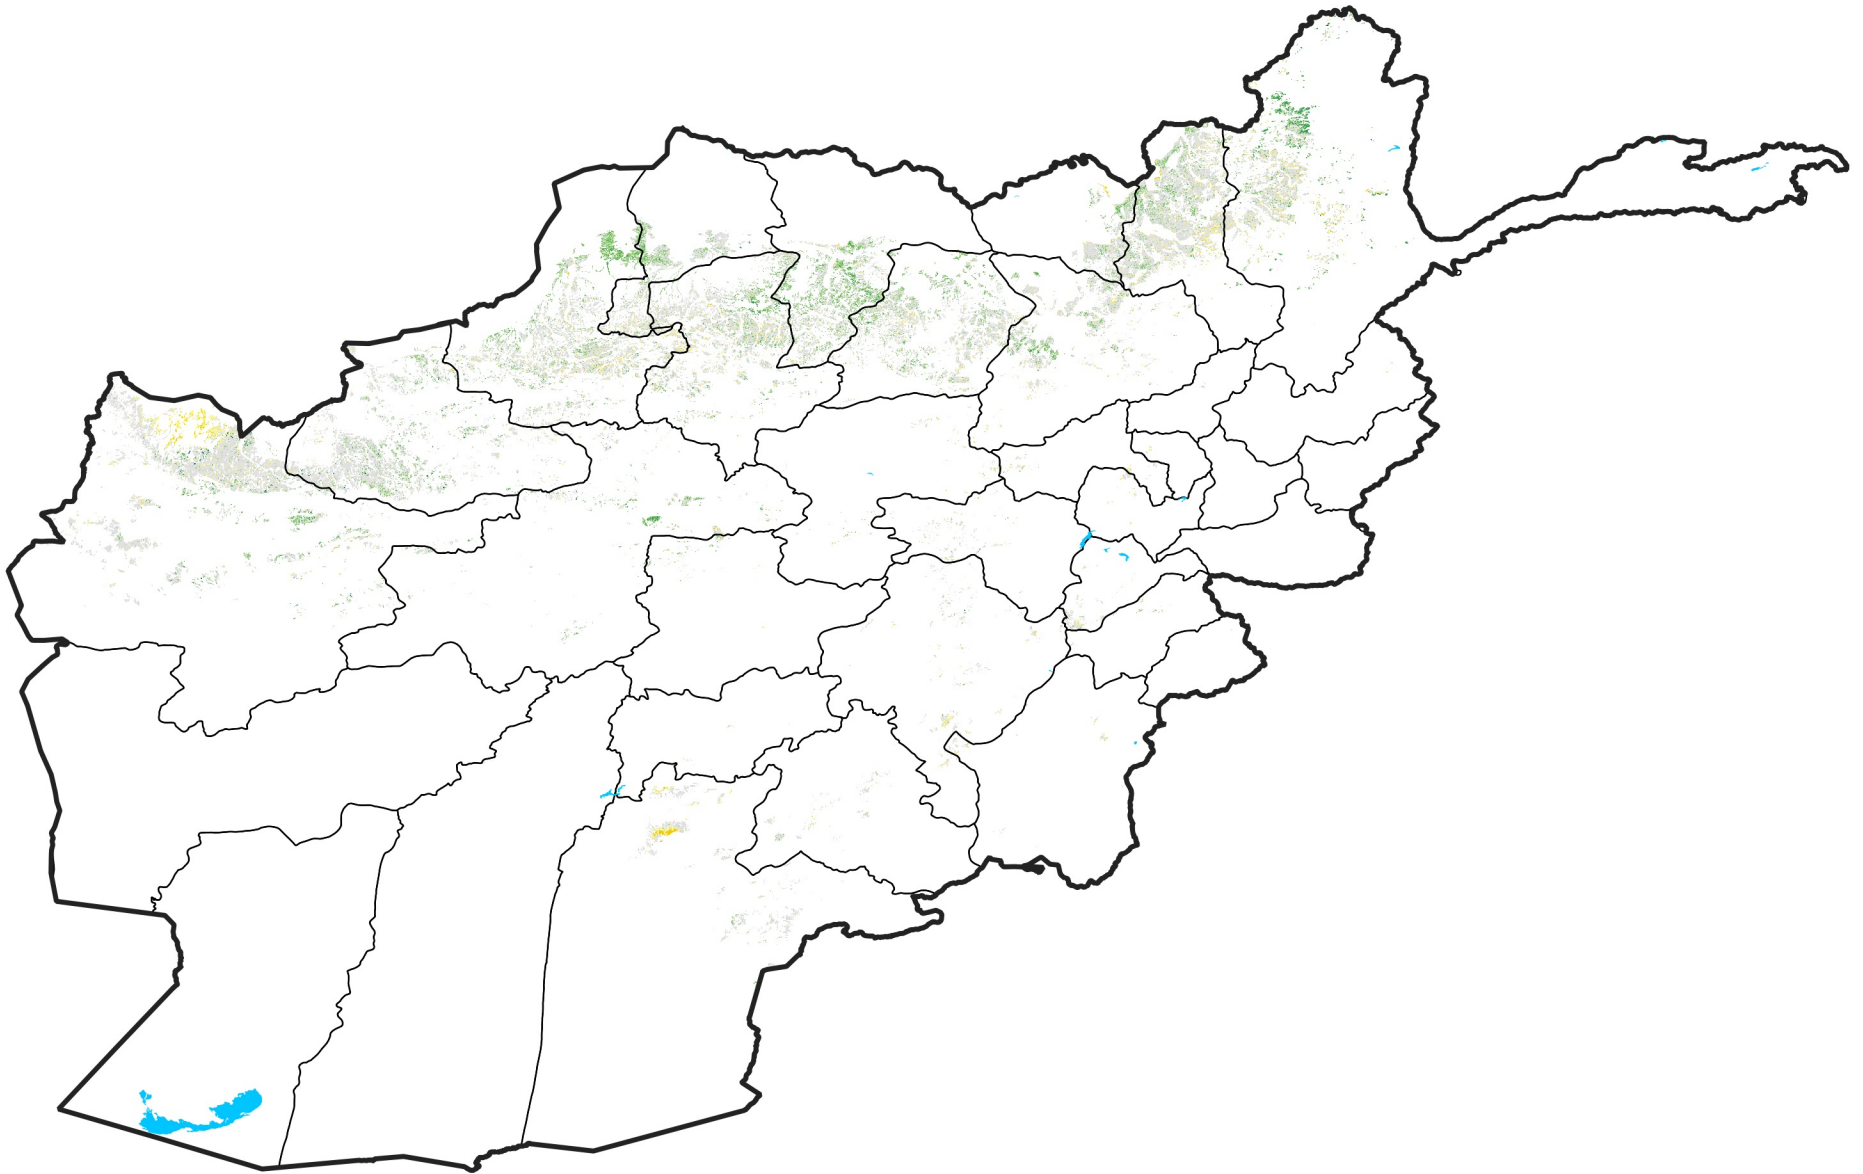

Afghanistan Rainfed Agricultural Areas

Percent of Mean NDVI

2010 / mean (2003 - 2022)

Period 30 / October 21 - 31, 2010

Percent of Normal