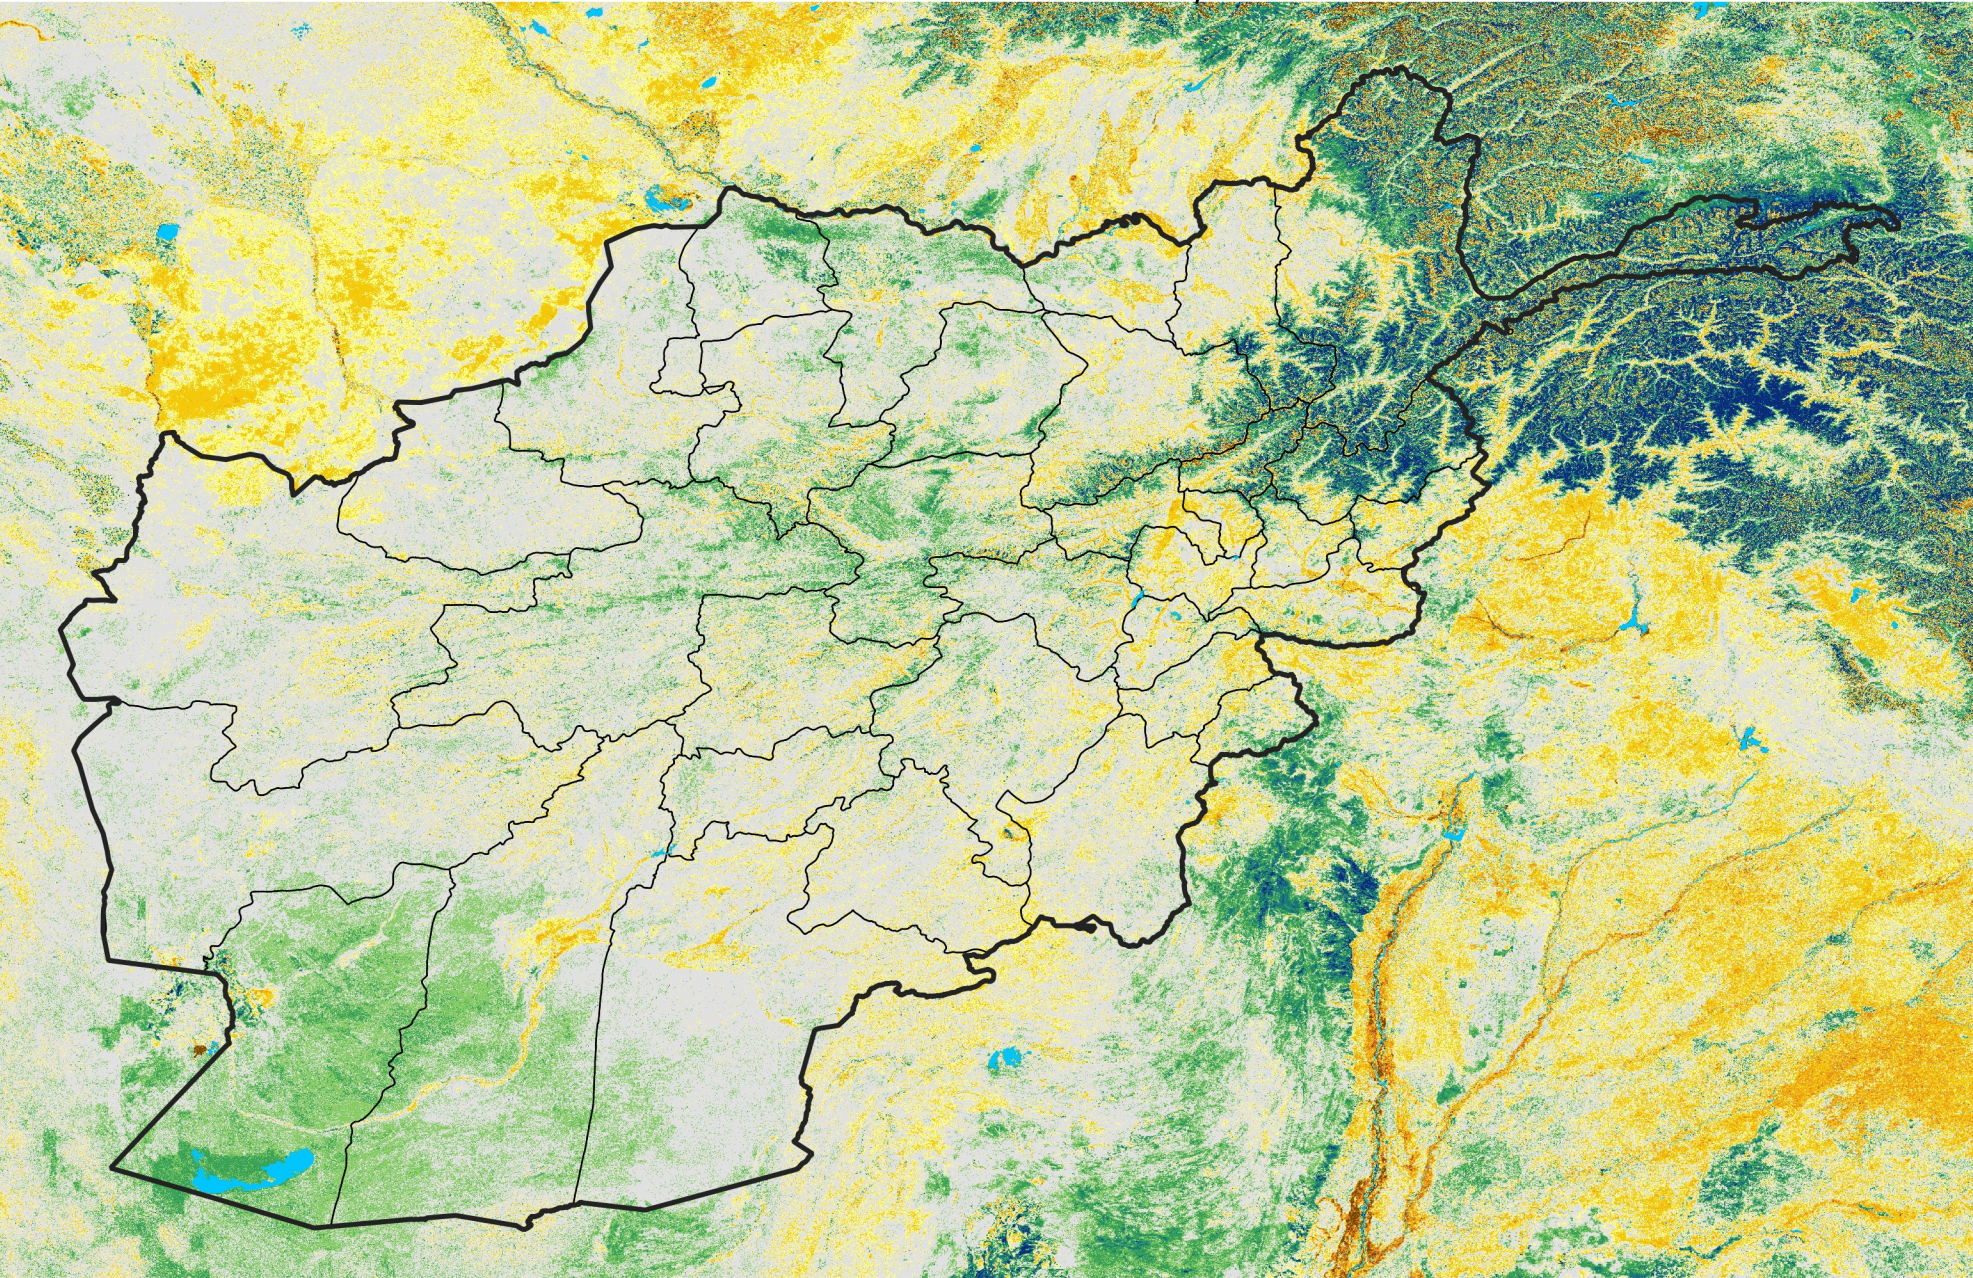

Afghanistan

Percent of Mean NDVI

2010 / mean (2003 - 2022)

Period 31 / November 01 - 10, 2010

Percent of Normal