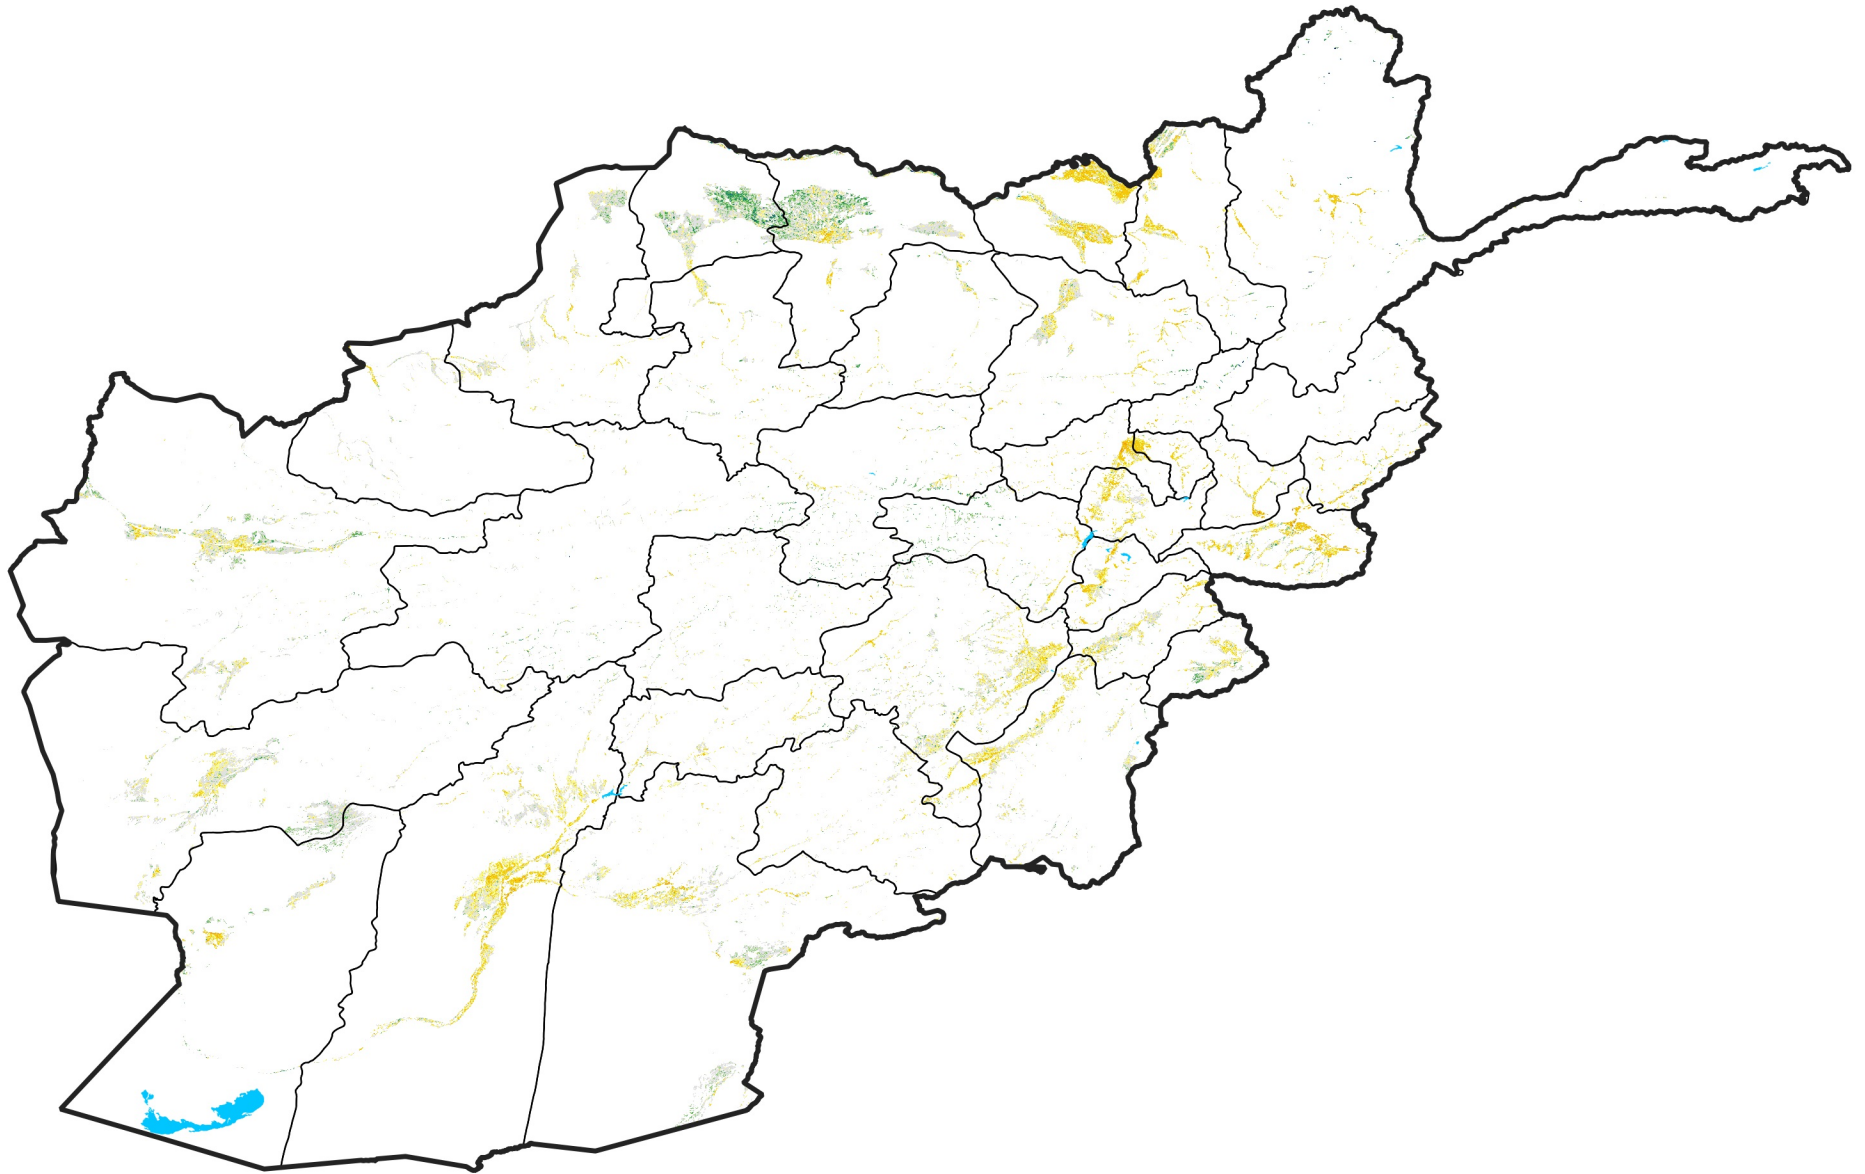

Afghanistan Irrigated Agricultural Areas

Percent of Mean NDVI

2010 / mean (2003 - 2022)

Period 32 / November 11 - 20, 2010

Percent of Normal