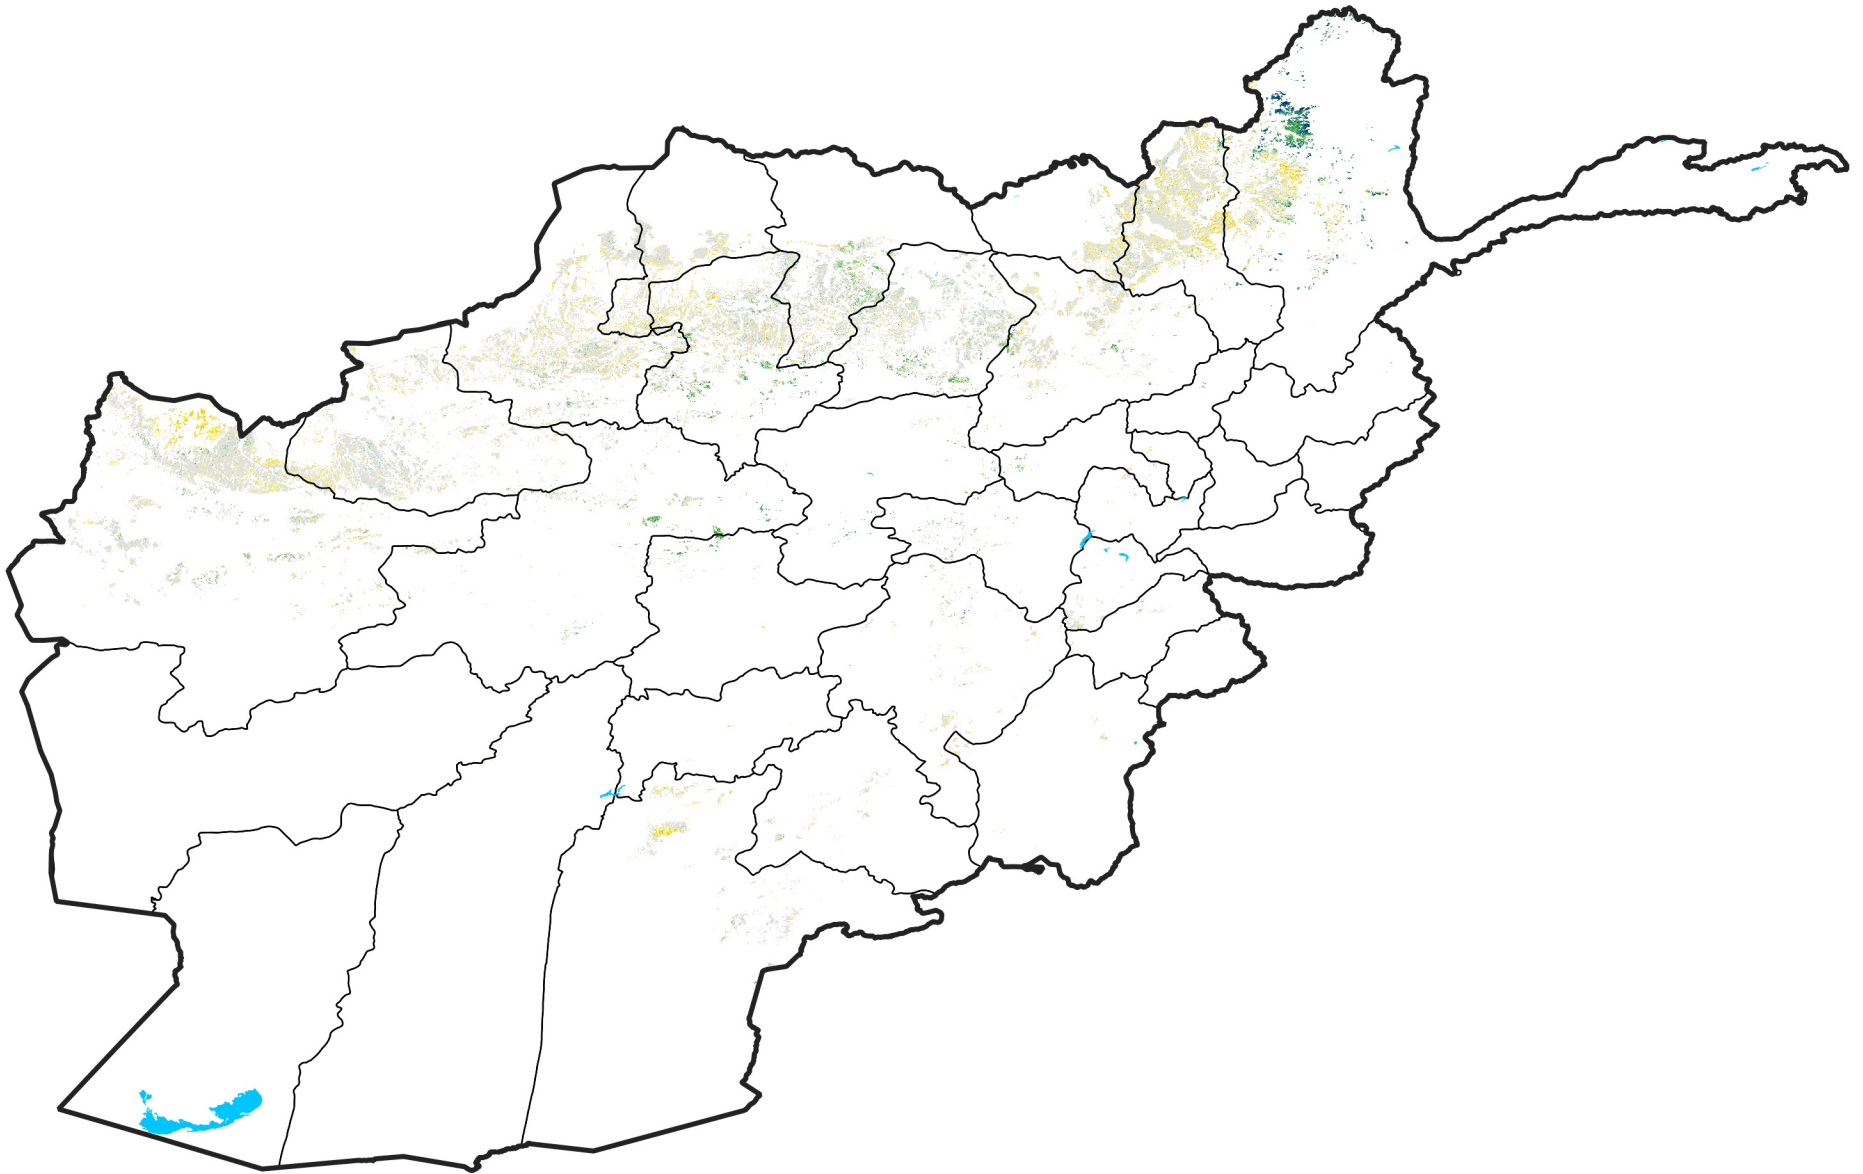

Afghanistan Rainfed Agricultural Areas

Percent of Mean NDVI

2010 / mean (2003 - 2022)

Period 32 / November 11 - 20, 2010

Percent of Normal