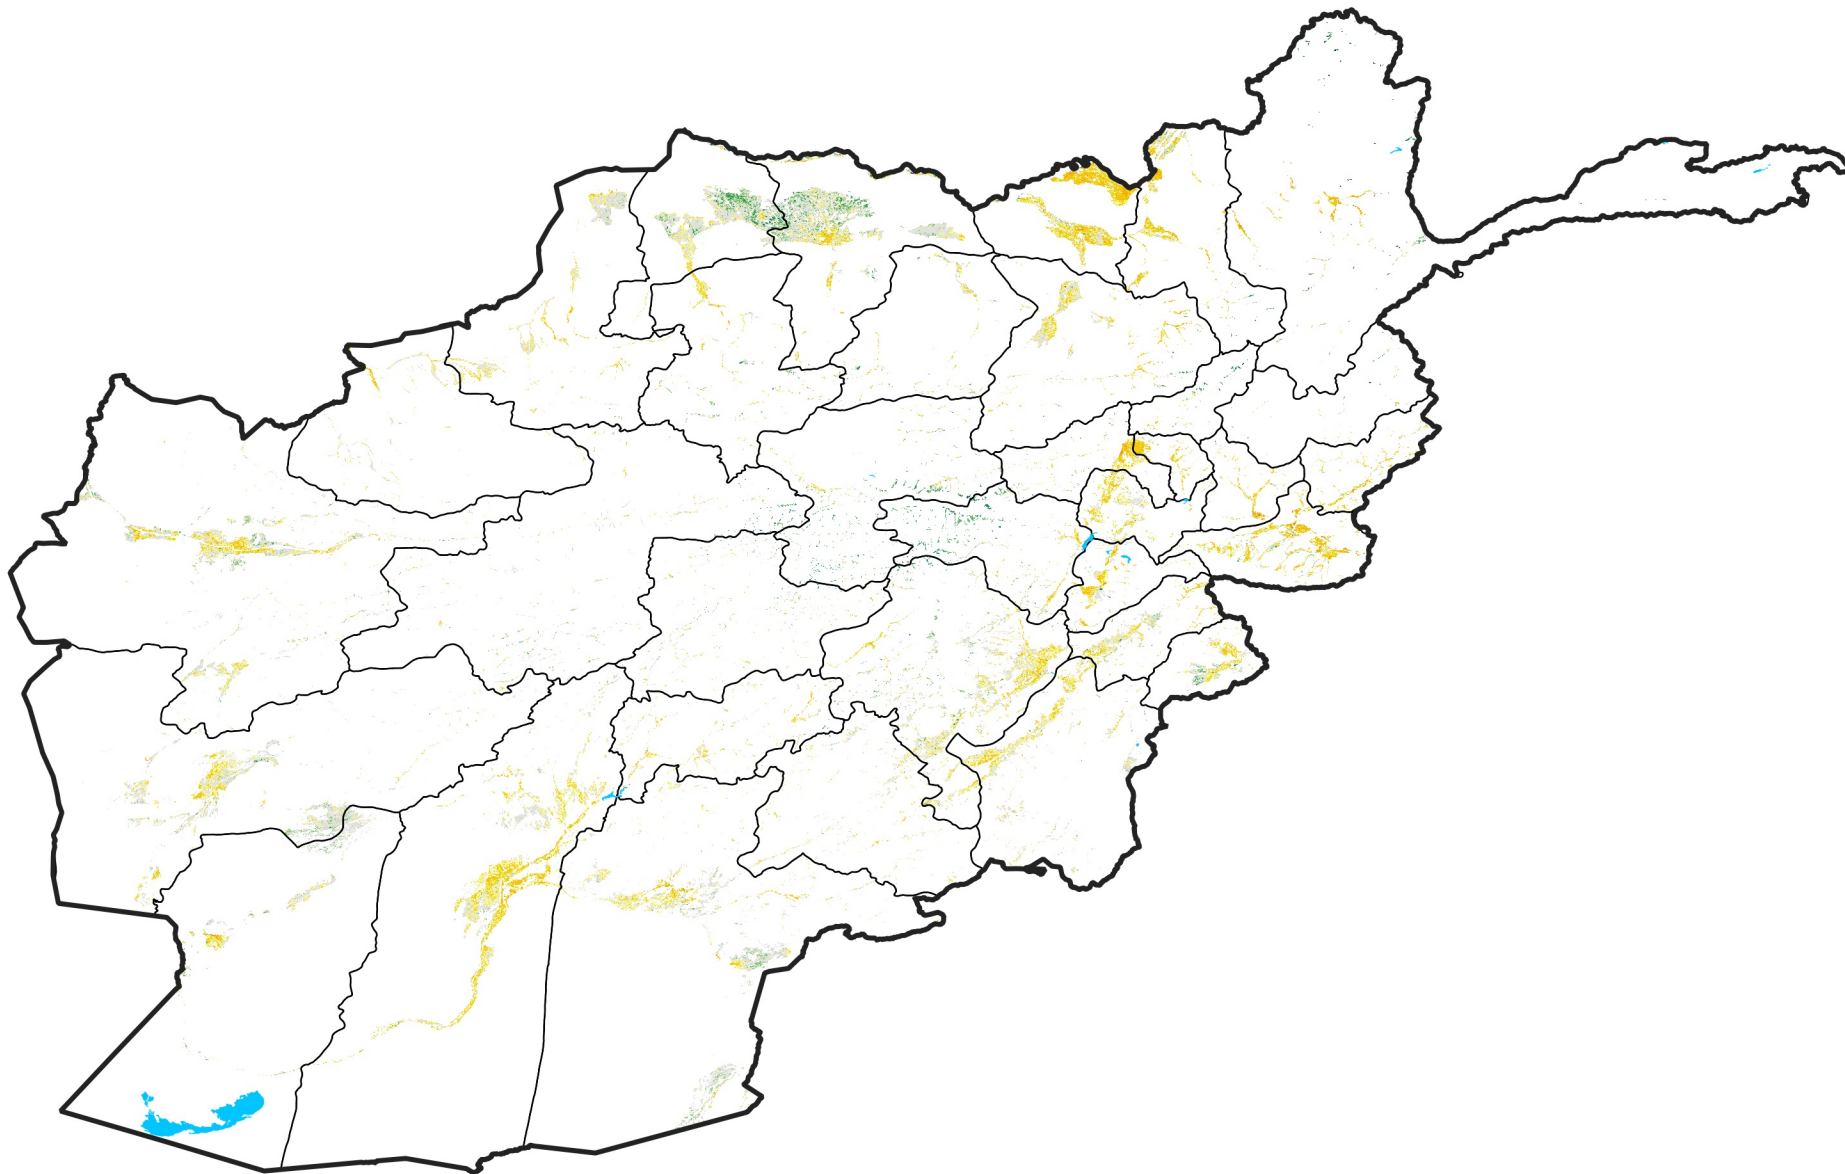

Afghanistan Irrigated Agricultural Areas

Percent of Mean NDVI

2010 / mean (2003 - 2022)

Period 33 / November 21 - 30, 2010

Percent of Normal