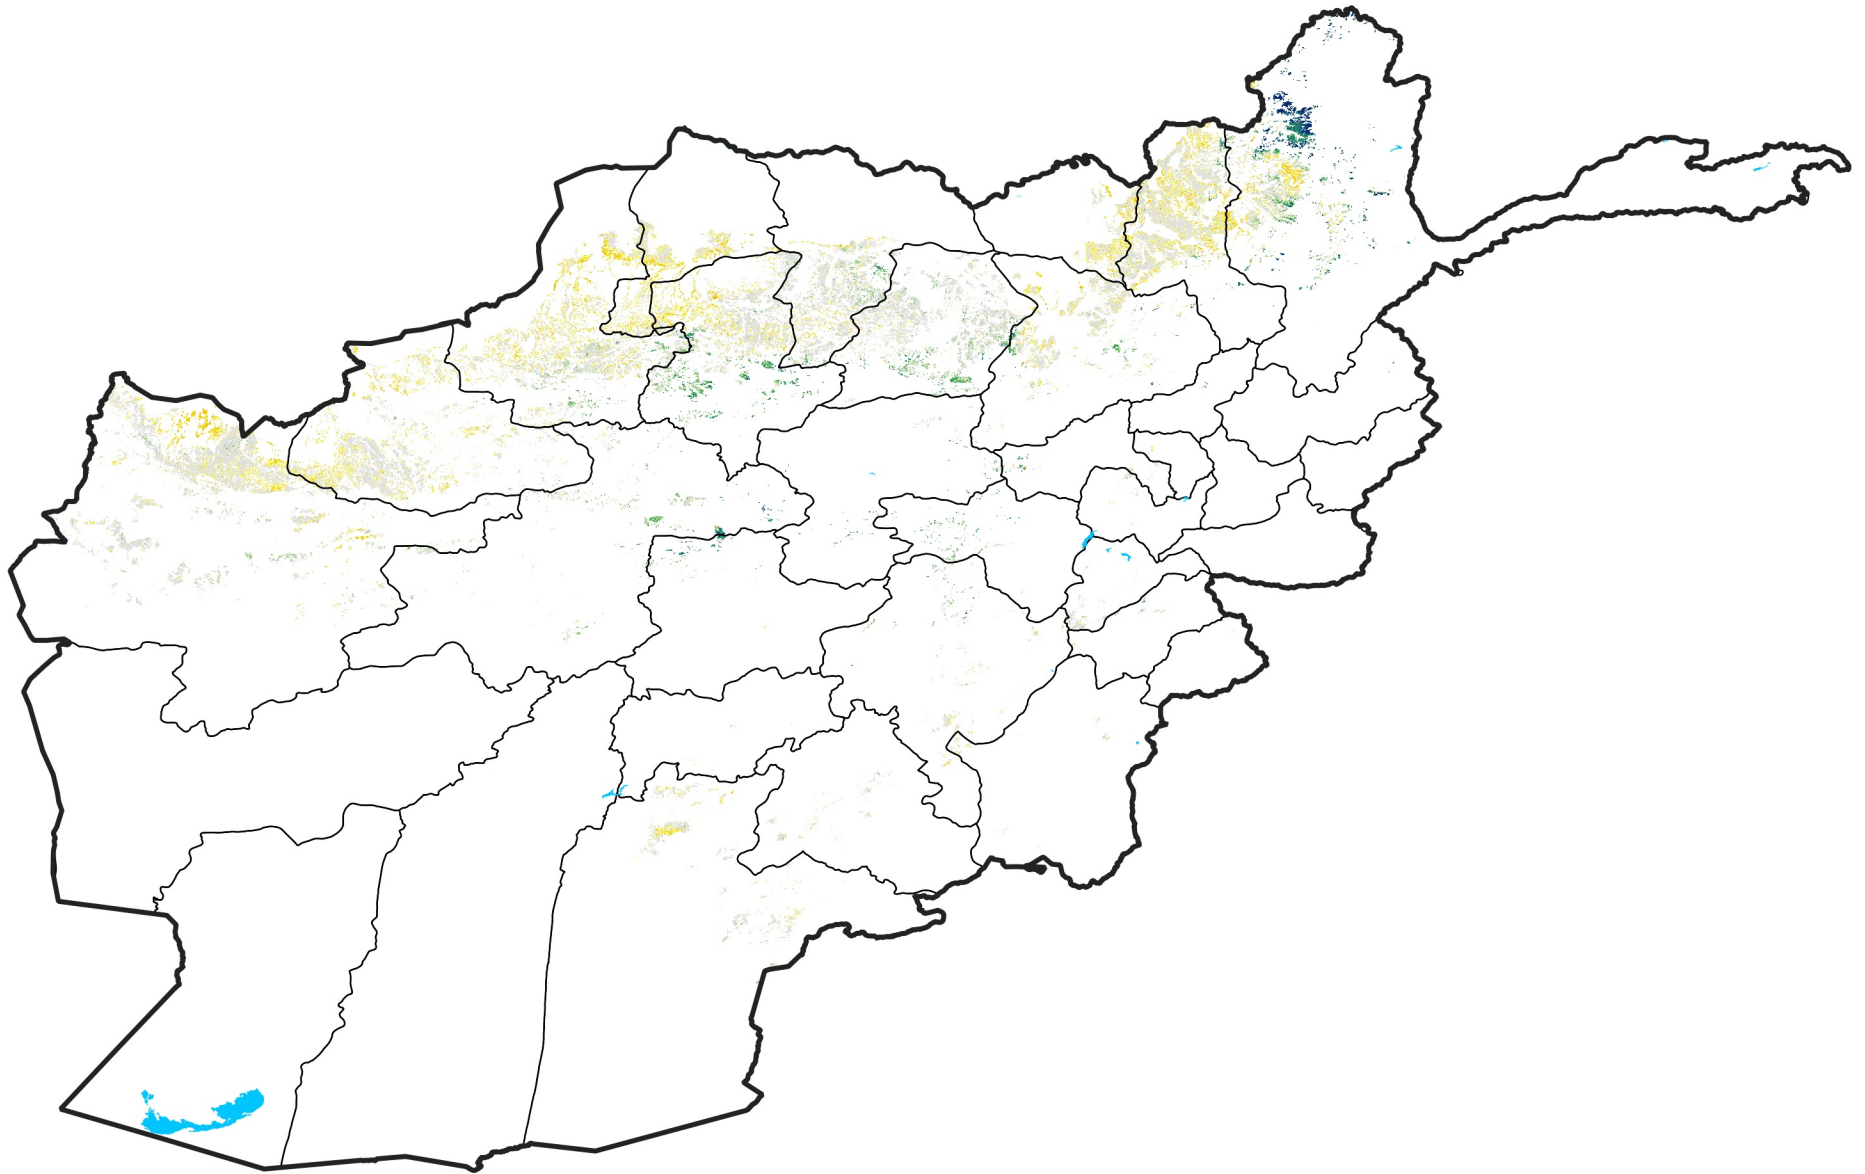

Afghanistan Rainfed Agricultural Areas

Percent of Mean NDVI

2010 / mean (2003 - 2022)

Period 33 / November 21 - 30, 2010

Percent of Normal