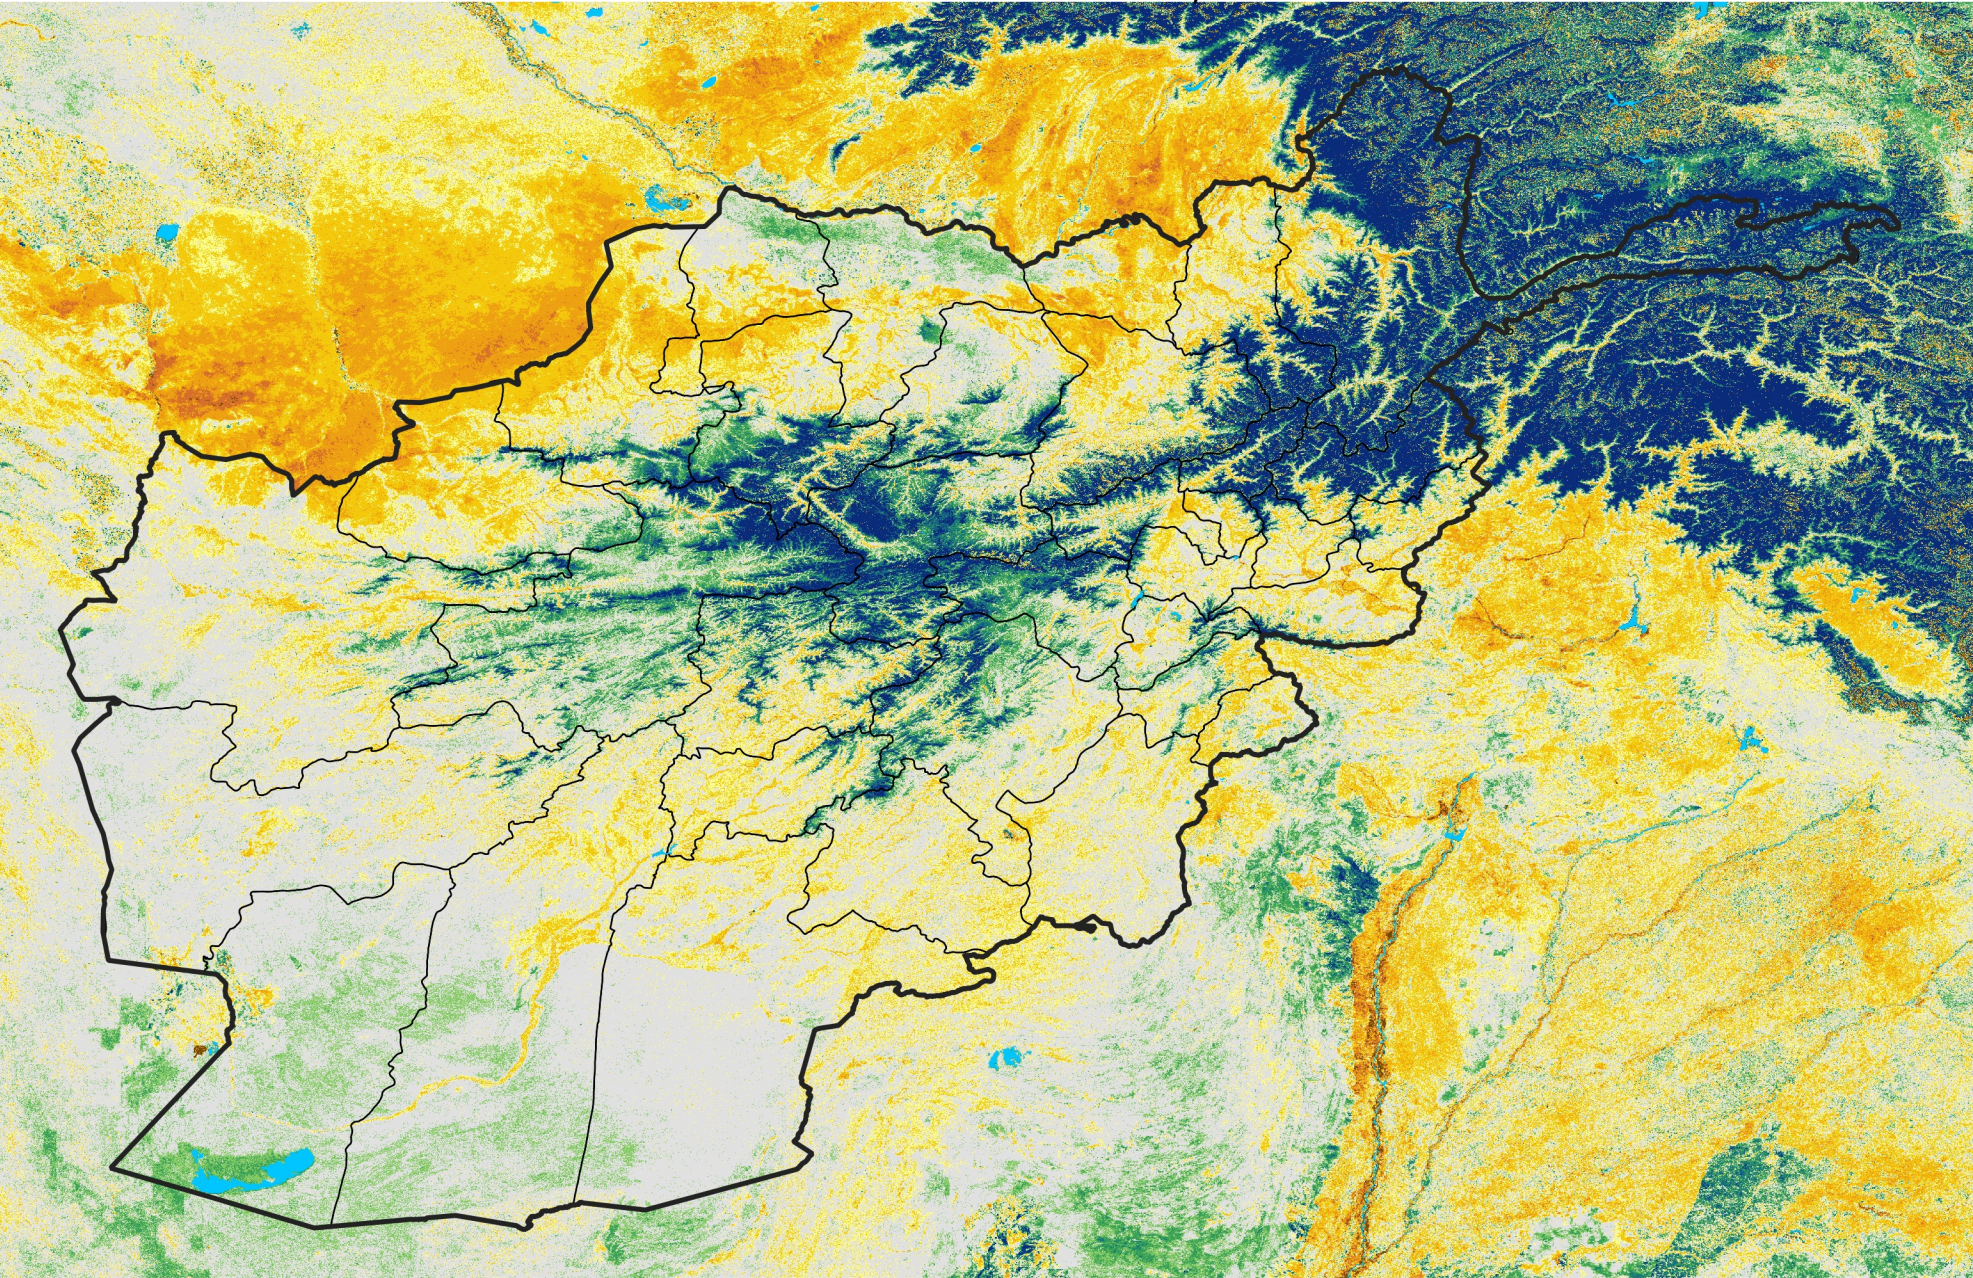

Afghanistan

Percent of Mean NDVI

2010 / mean (2003 - 2022)

Period 34 / December 01 - 10, 2010

Percent of Normal