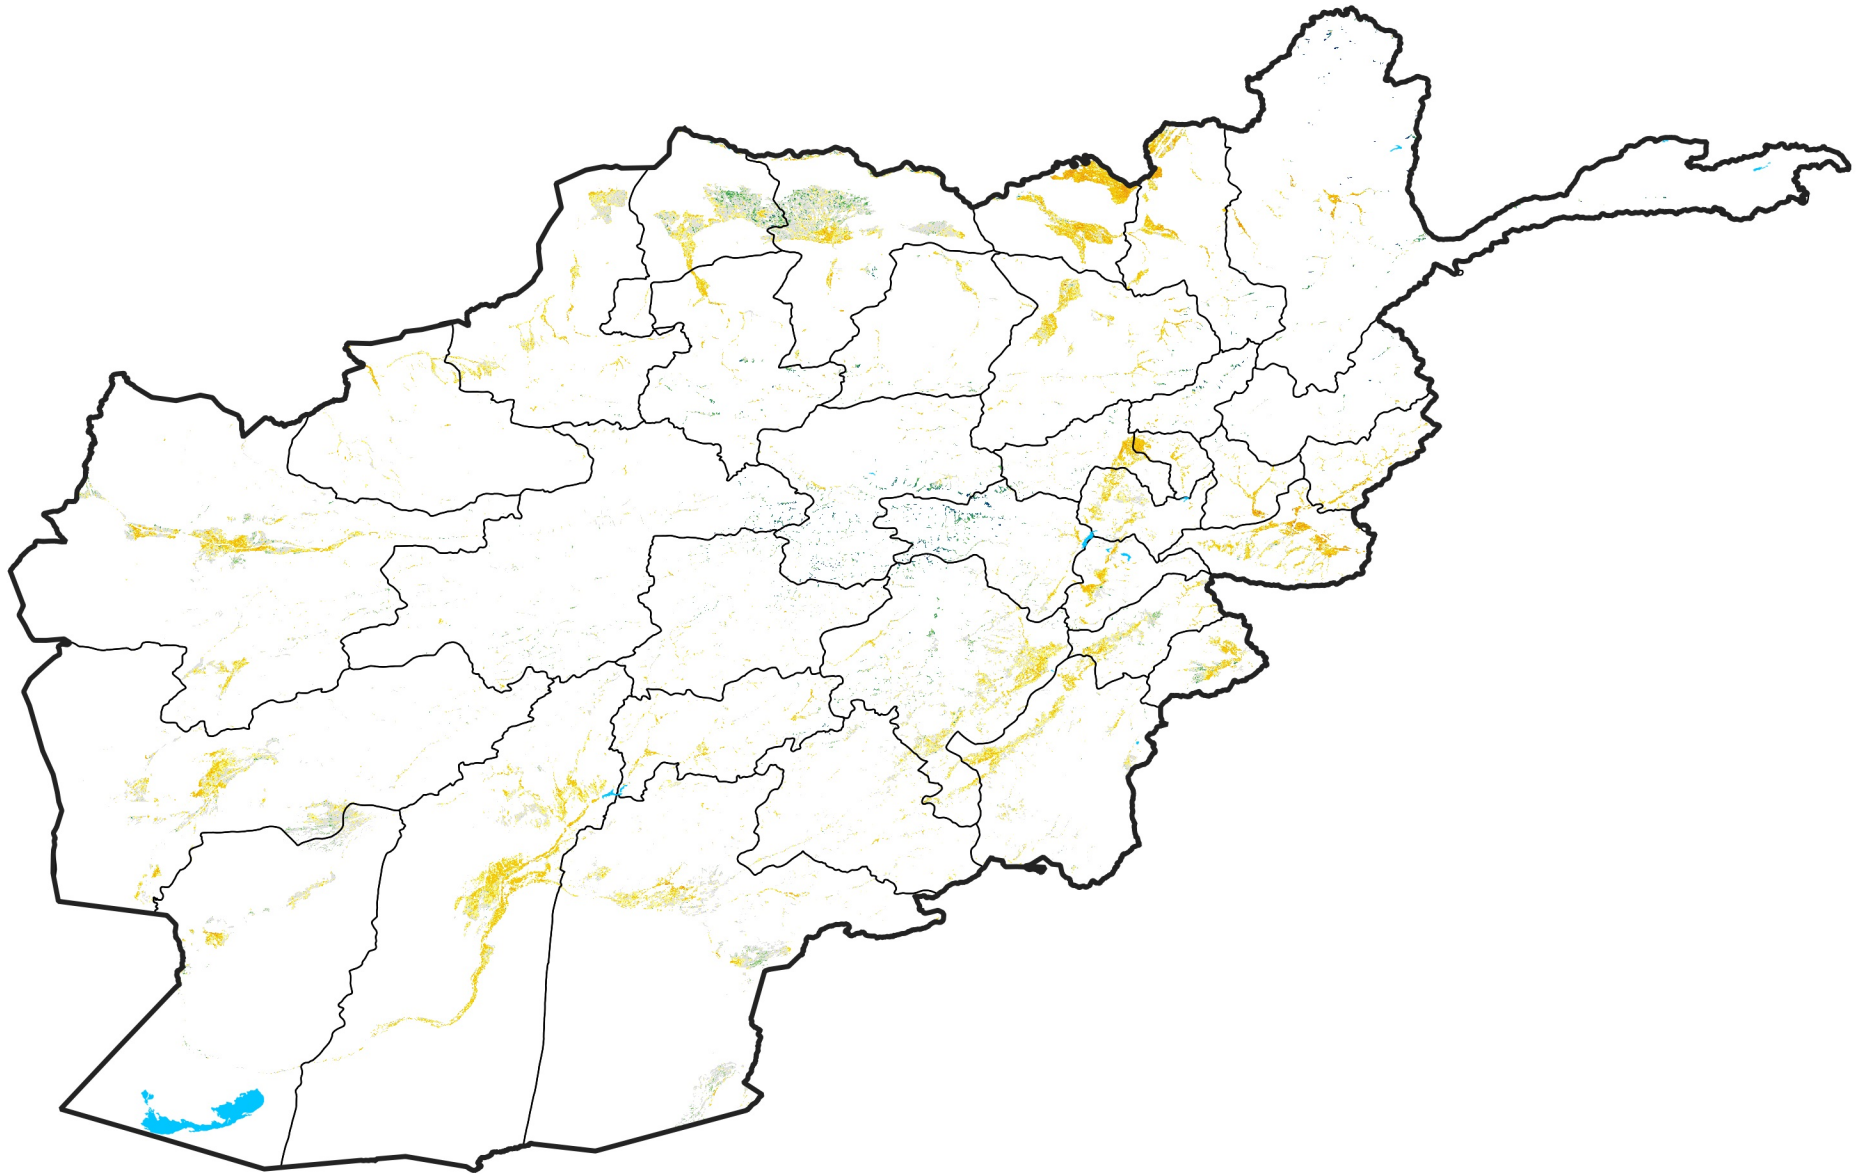

Afghanistan Irrigated Agricultural Areas

Percent of Mean NDVI

2010 / mean (2003 - 2022)

Period 34 / December 01 - 10, 2010

Percent of Normal