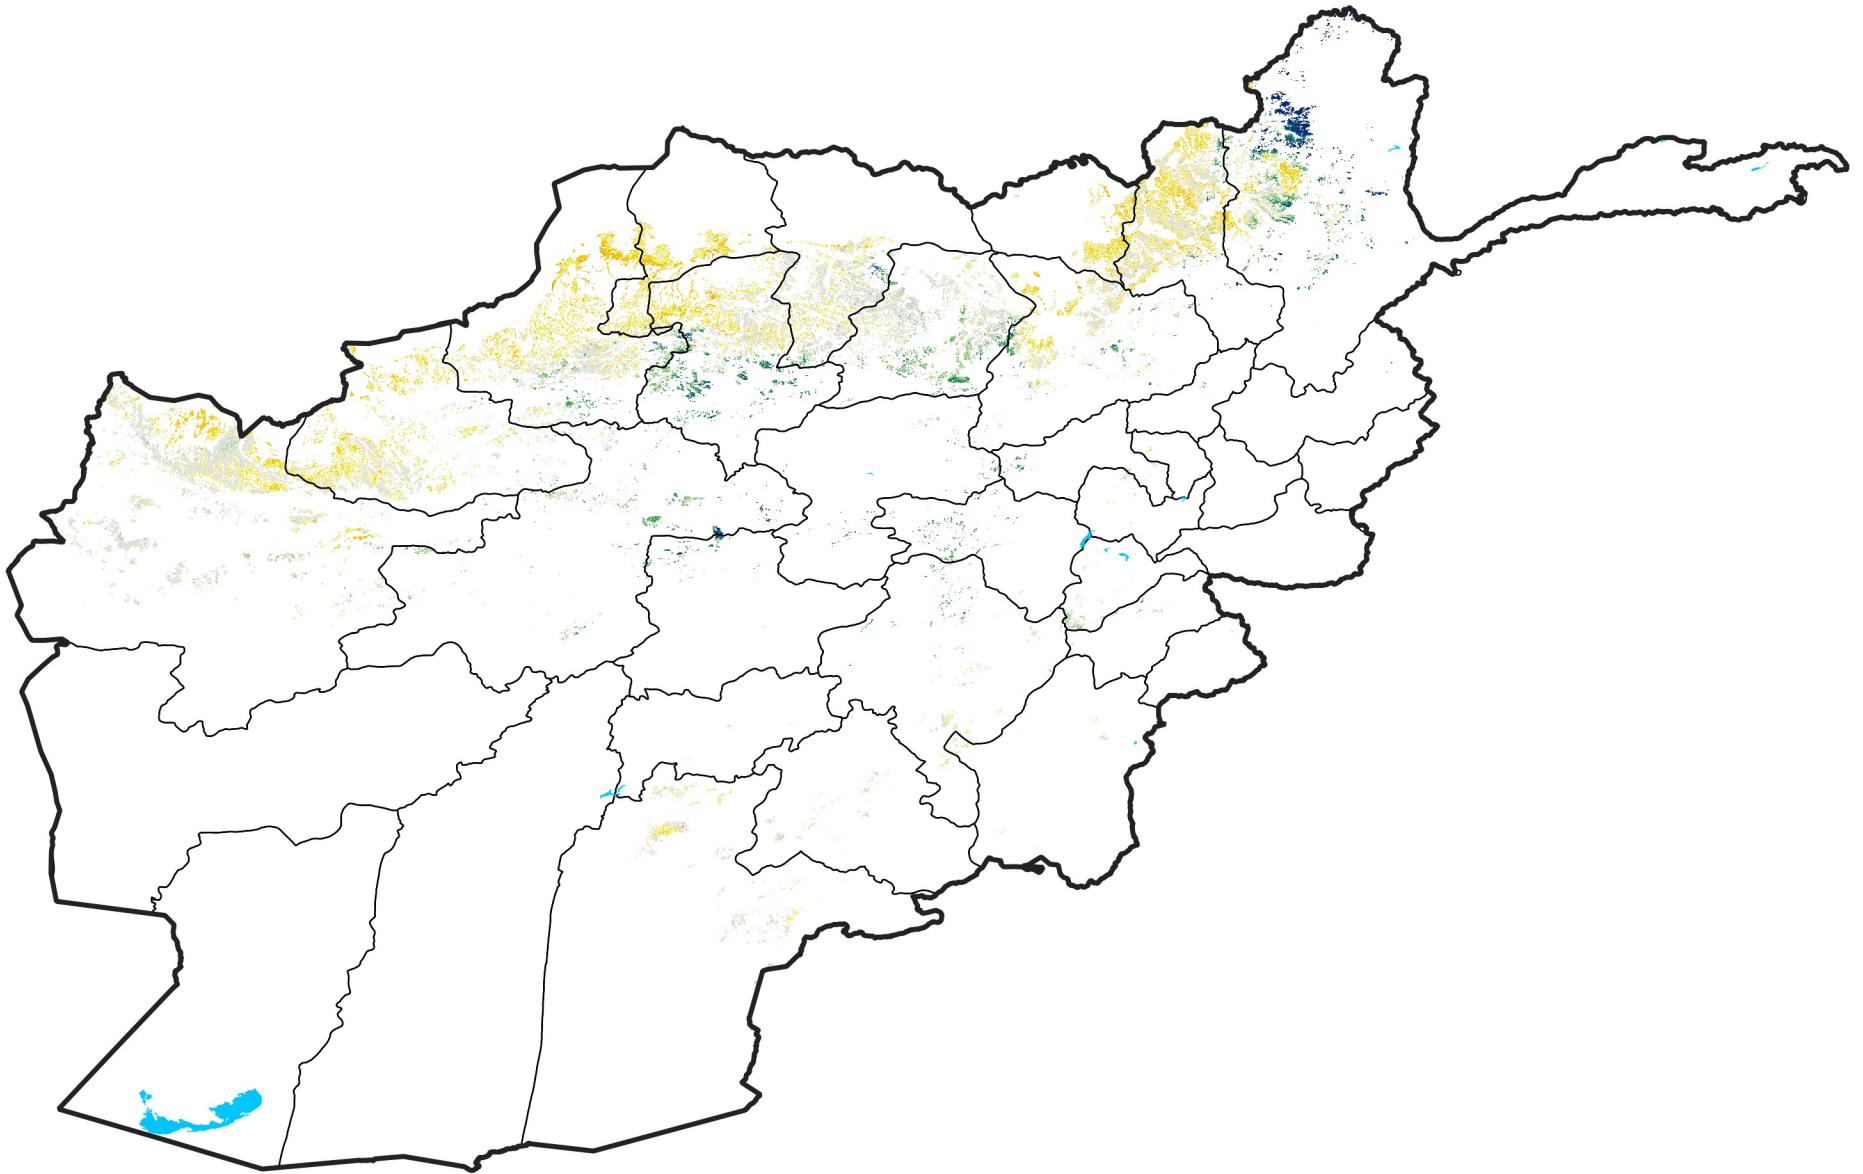

Afghanistan Rainfed Agricultural Areas

Percent of Mean NDVI

2010 / mean (2003 - 2022)

Period 34 / December 01 - 10, 2010

Percent of Normal