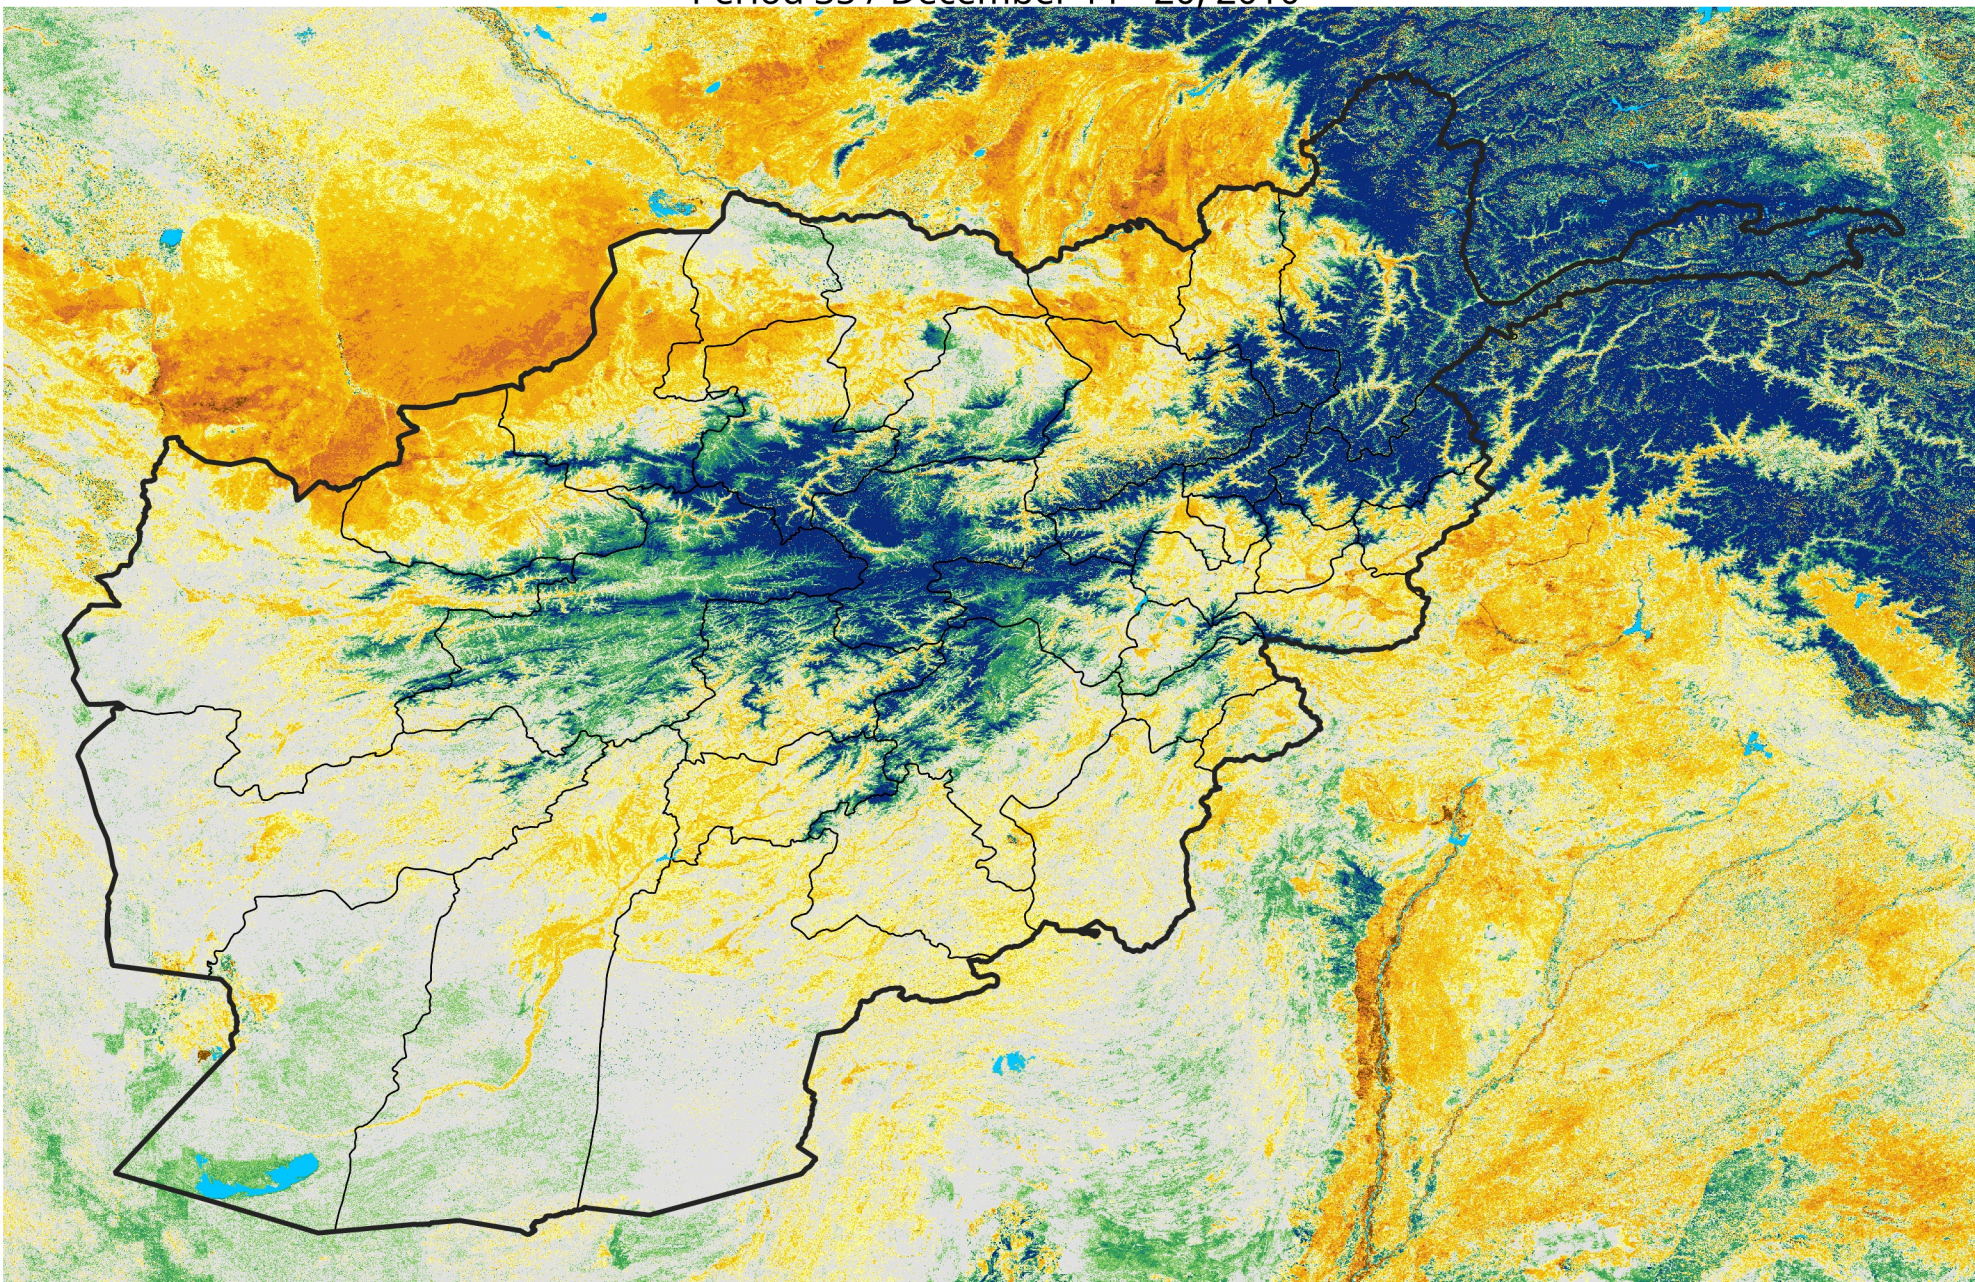

Afghanistan

Percent of Mean NDVI

2010 / mean (2003 - 2022)

Period 35 / December 11 - 20, 2010

Percent of Normal