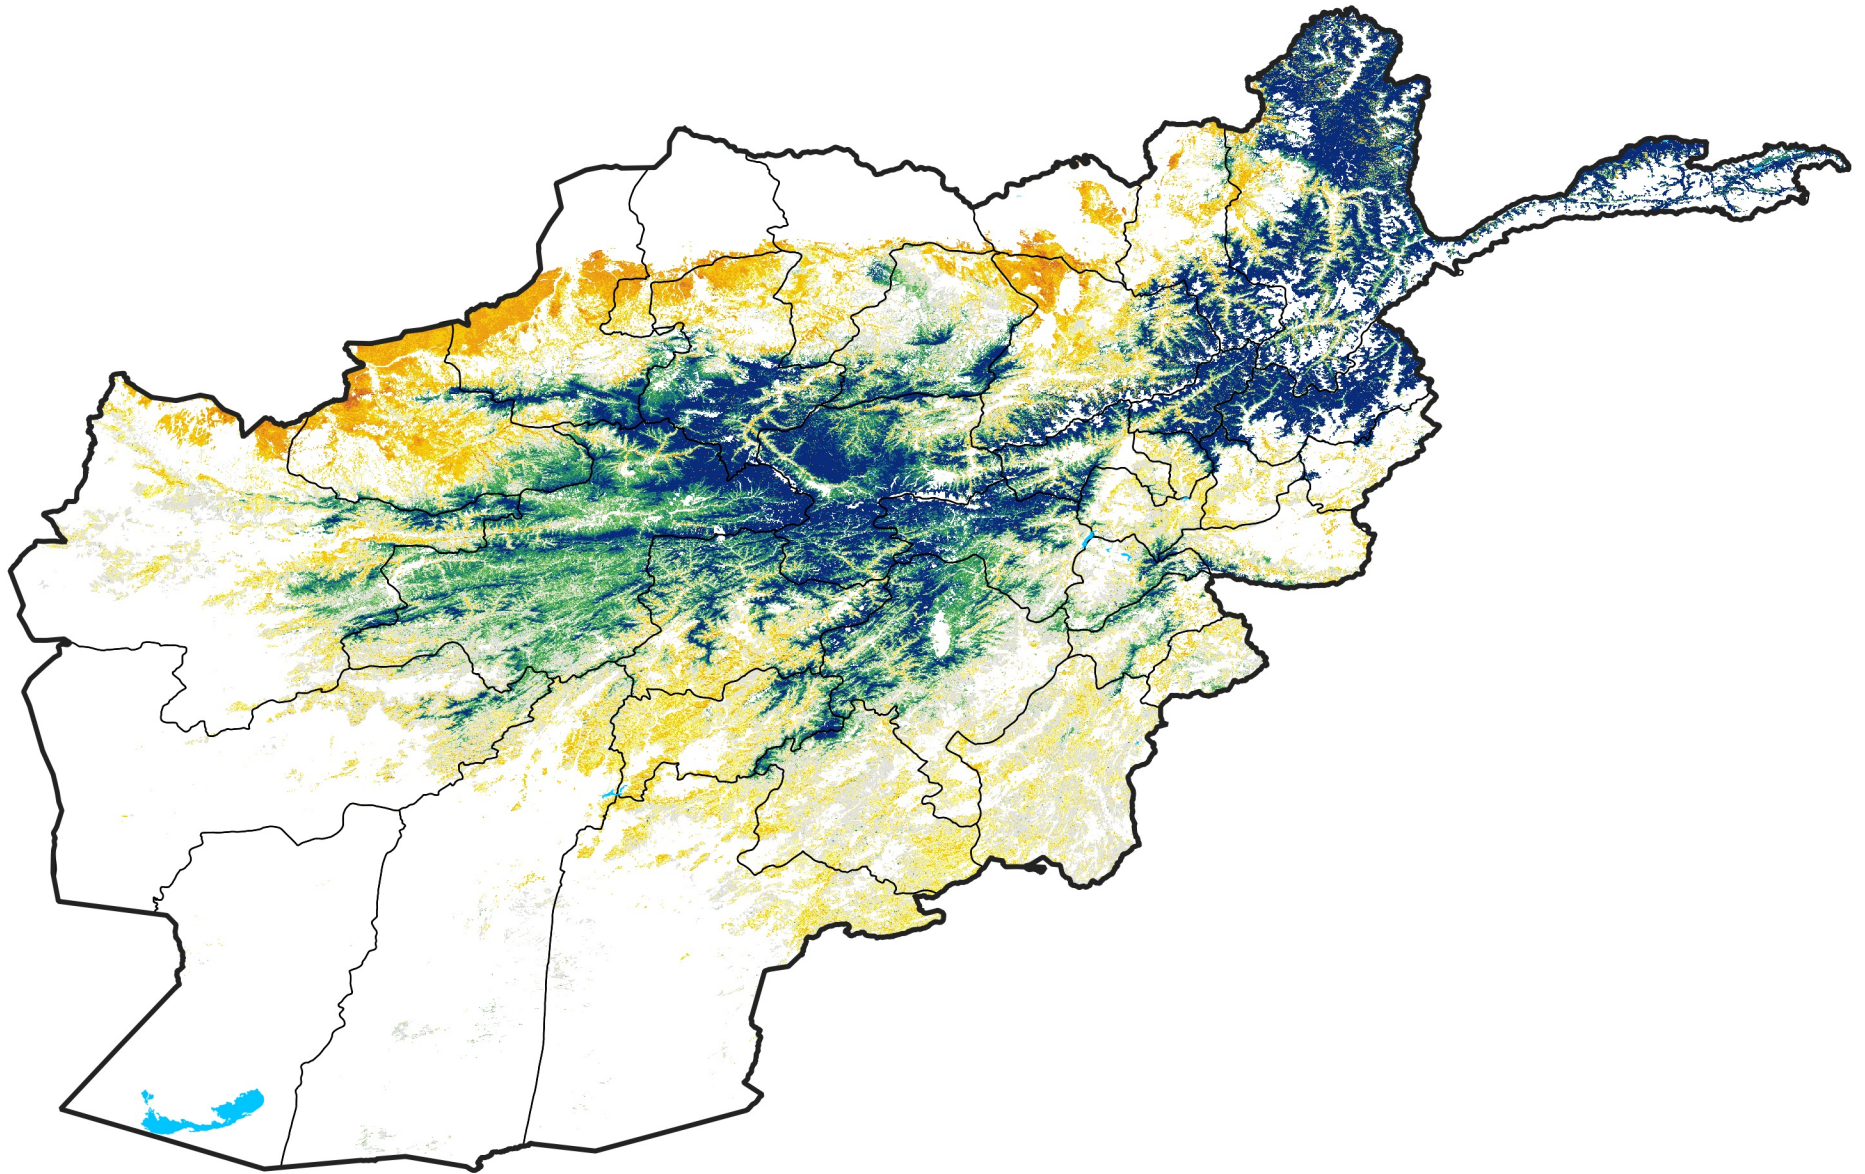

Afghanistan Rangeland Agricultural Areas

Percent of Mean NDVI

2010 / mean (2003 - 2022)

Period 35 / December 11 - 20, 2010

Percent of Normal