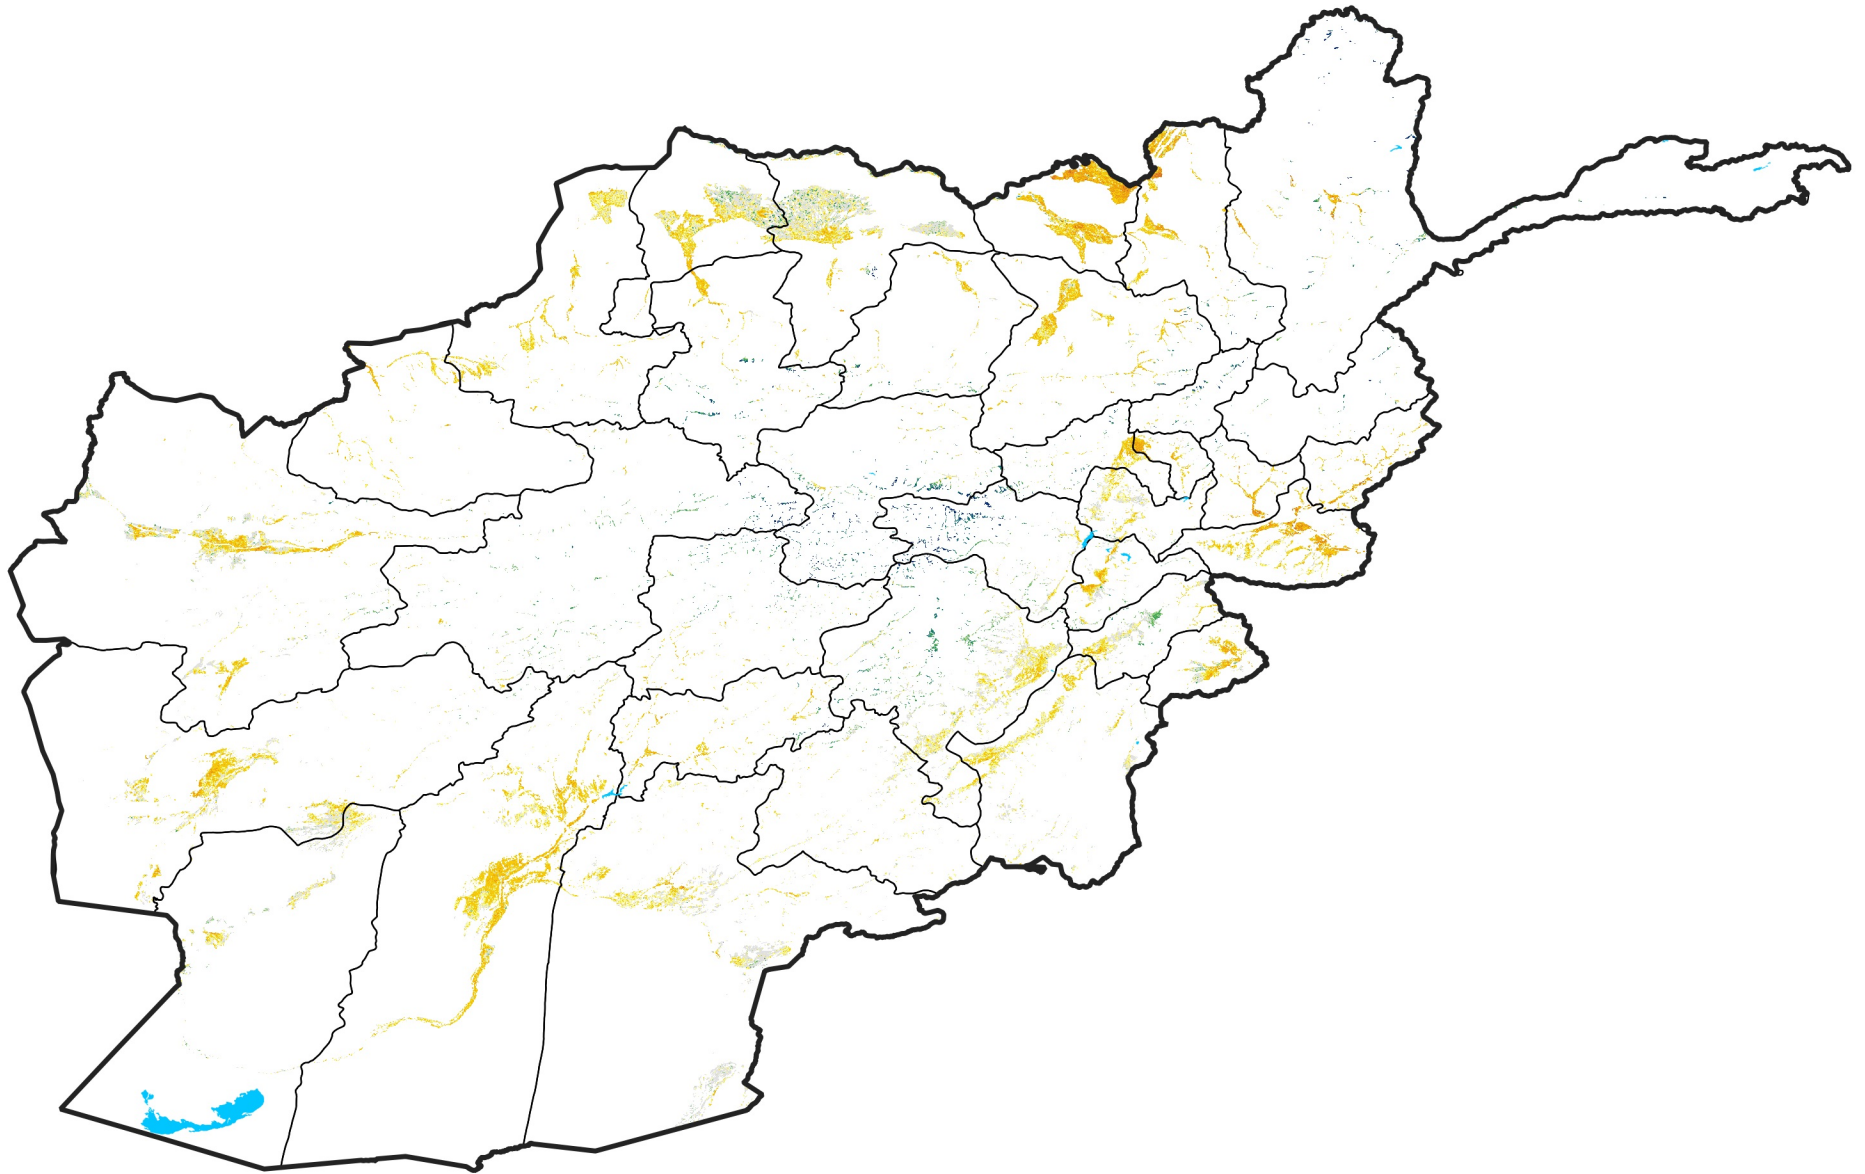

Afghanistan Irrigated Agricultural Areas

Percent of Mean NDVI

2010 / mean (2003 - 2022)

Period 36 / December 21 - 31, 2010

Percent of Normal