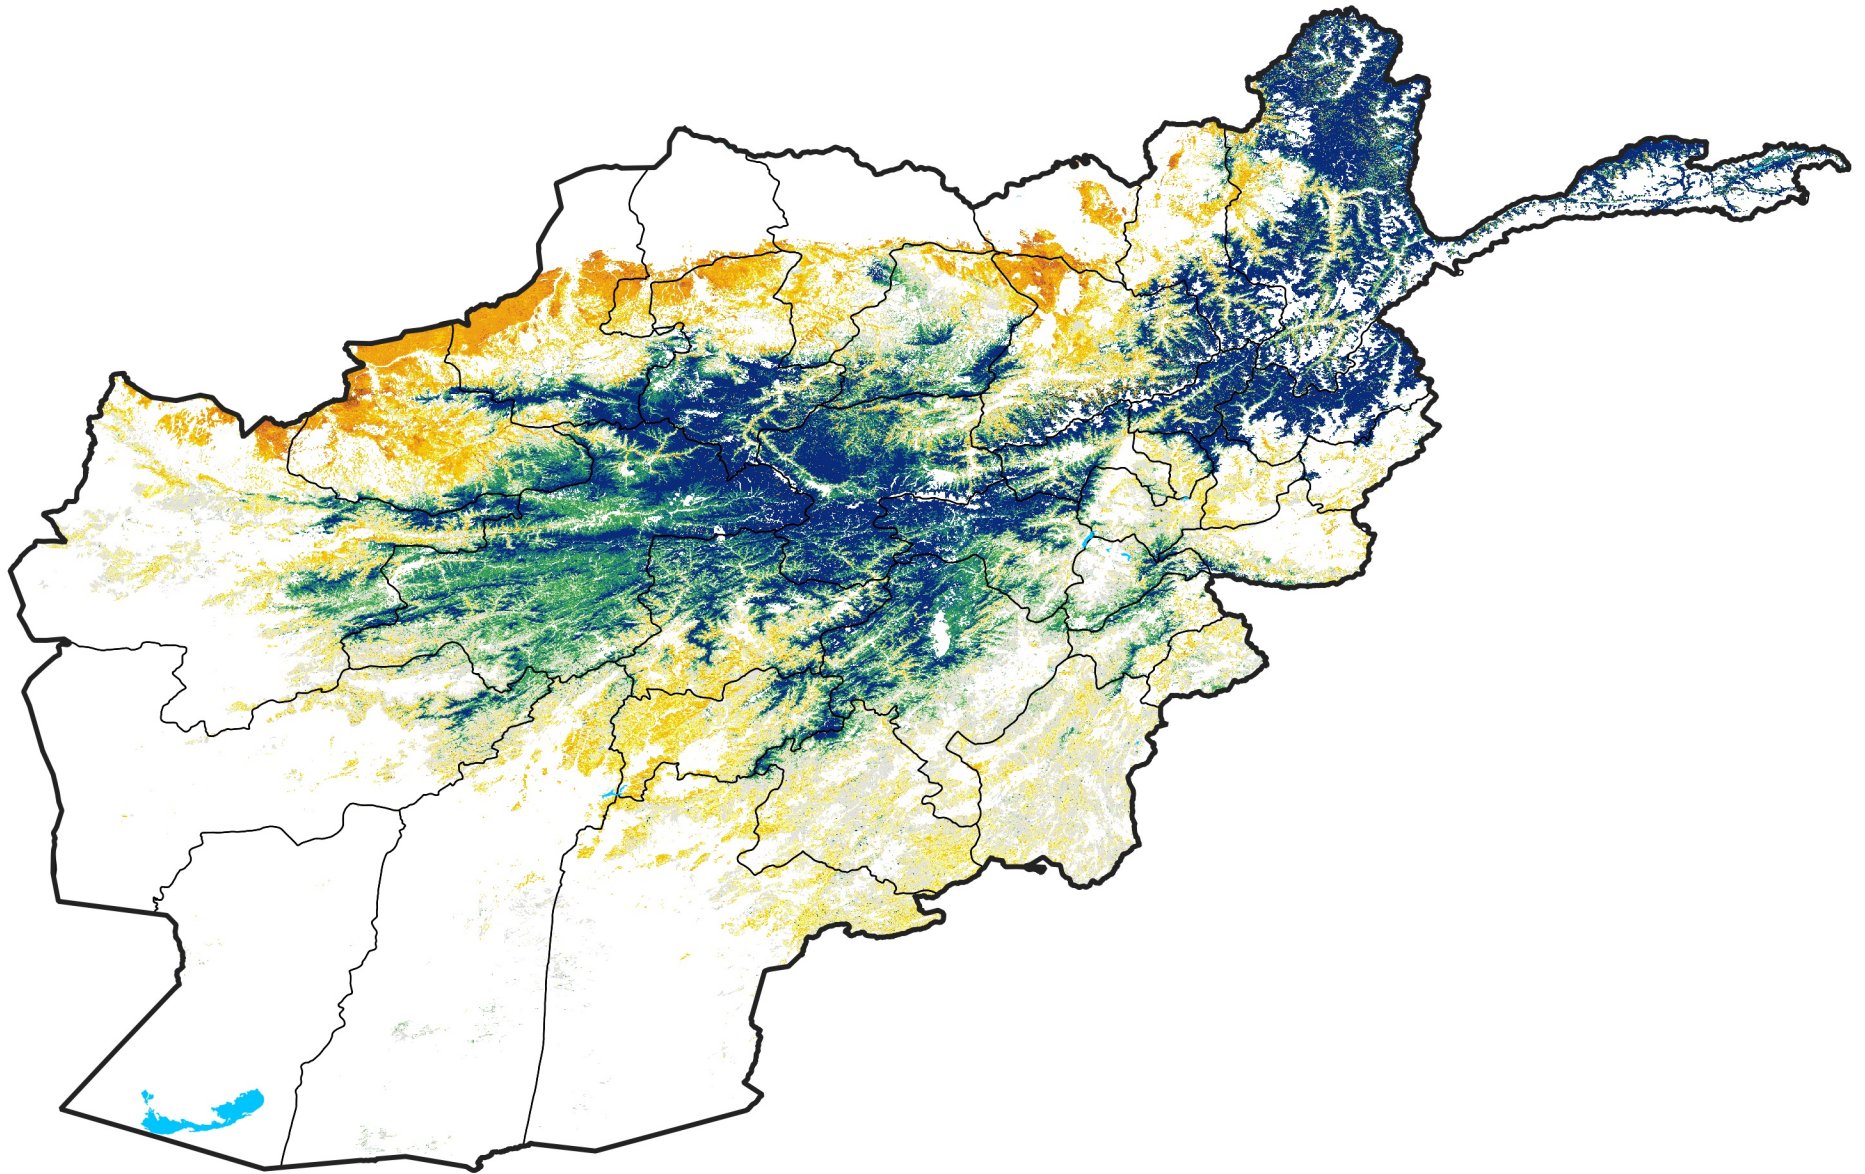

Afghanistan Rangeland Agricultural Areas

Percent of Mean NDVI

2010 / mean (2003 - 2022)

Period 36 / December 21 - 31, 2010

Percent of Normal