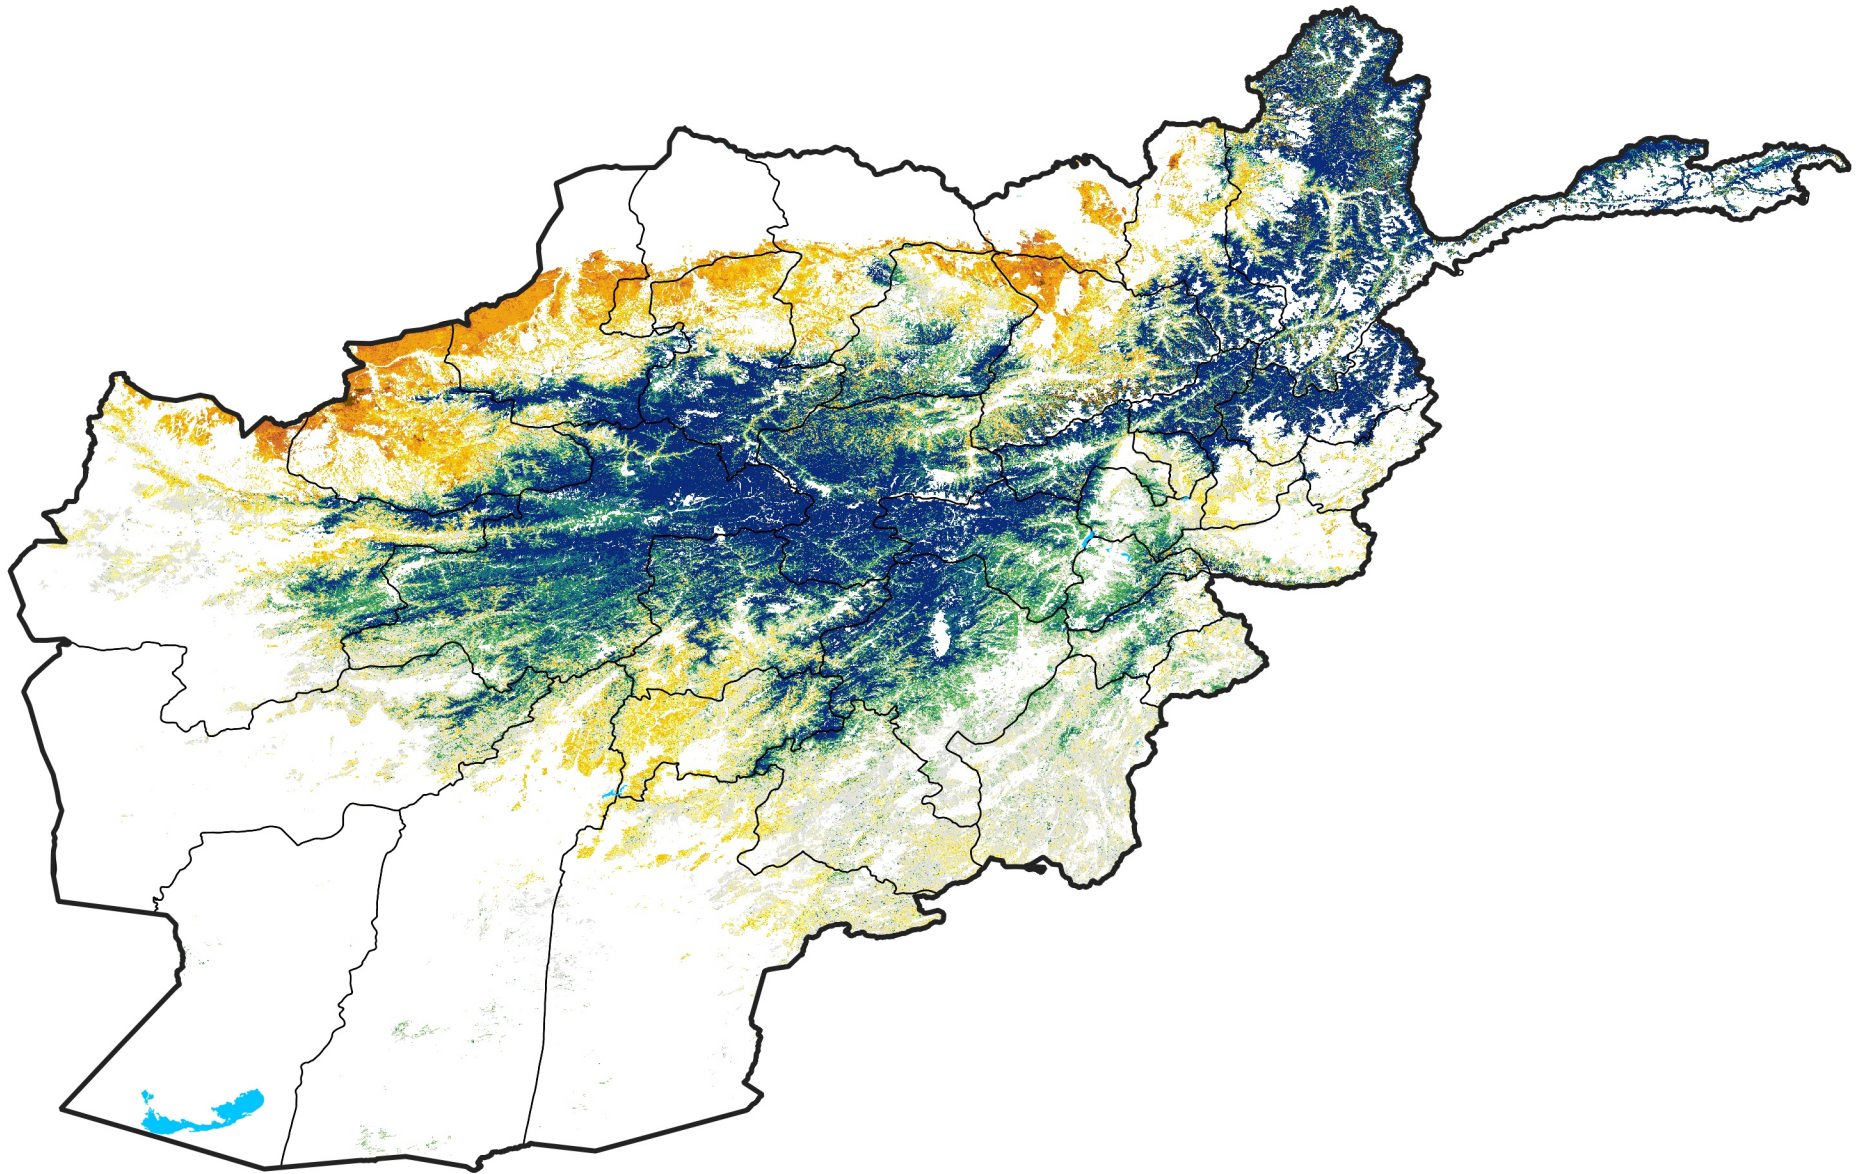

Afghanistan Rangeland Agricultural Areas

Percent of Mean NDVI

2011 / mean (2003 - 2022)

Period 02 / January 11 - 20, 2011

Percent of Normal