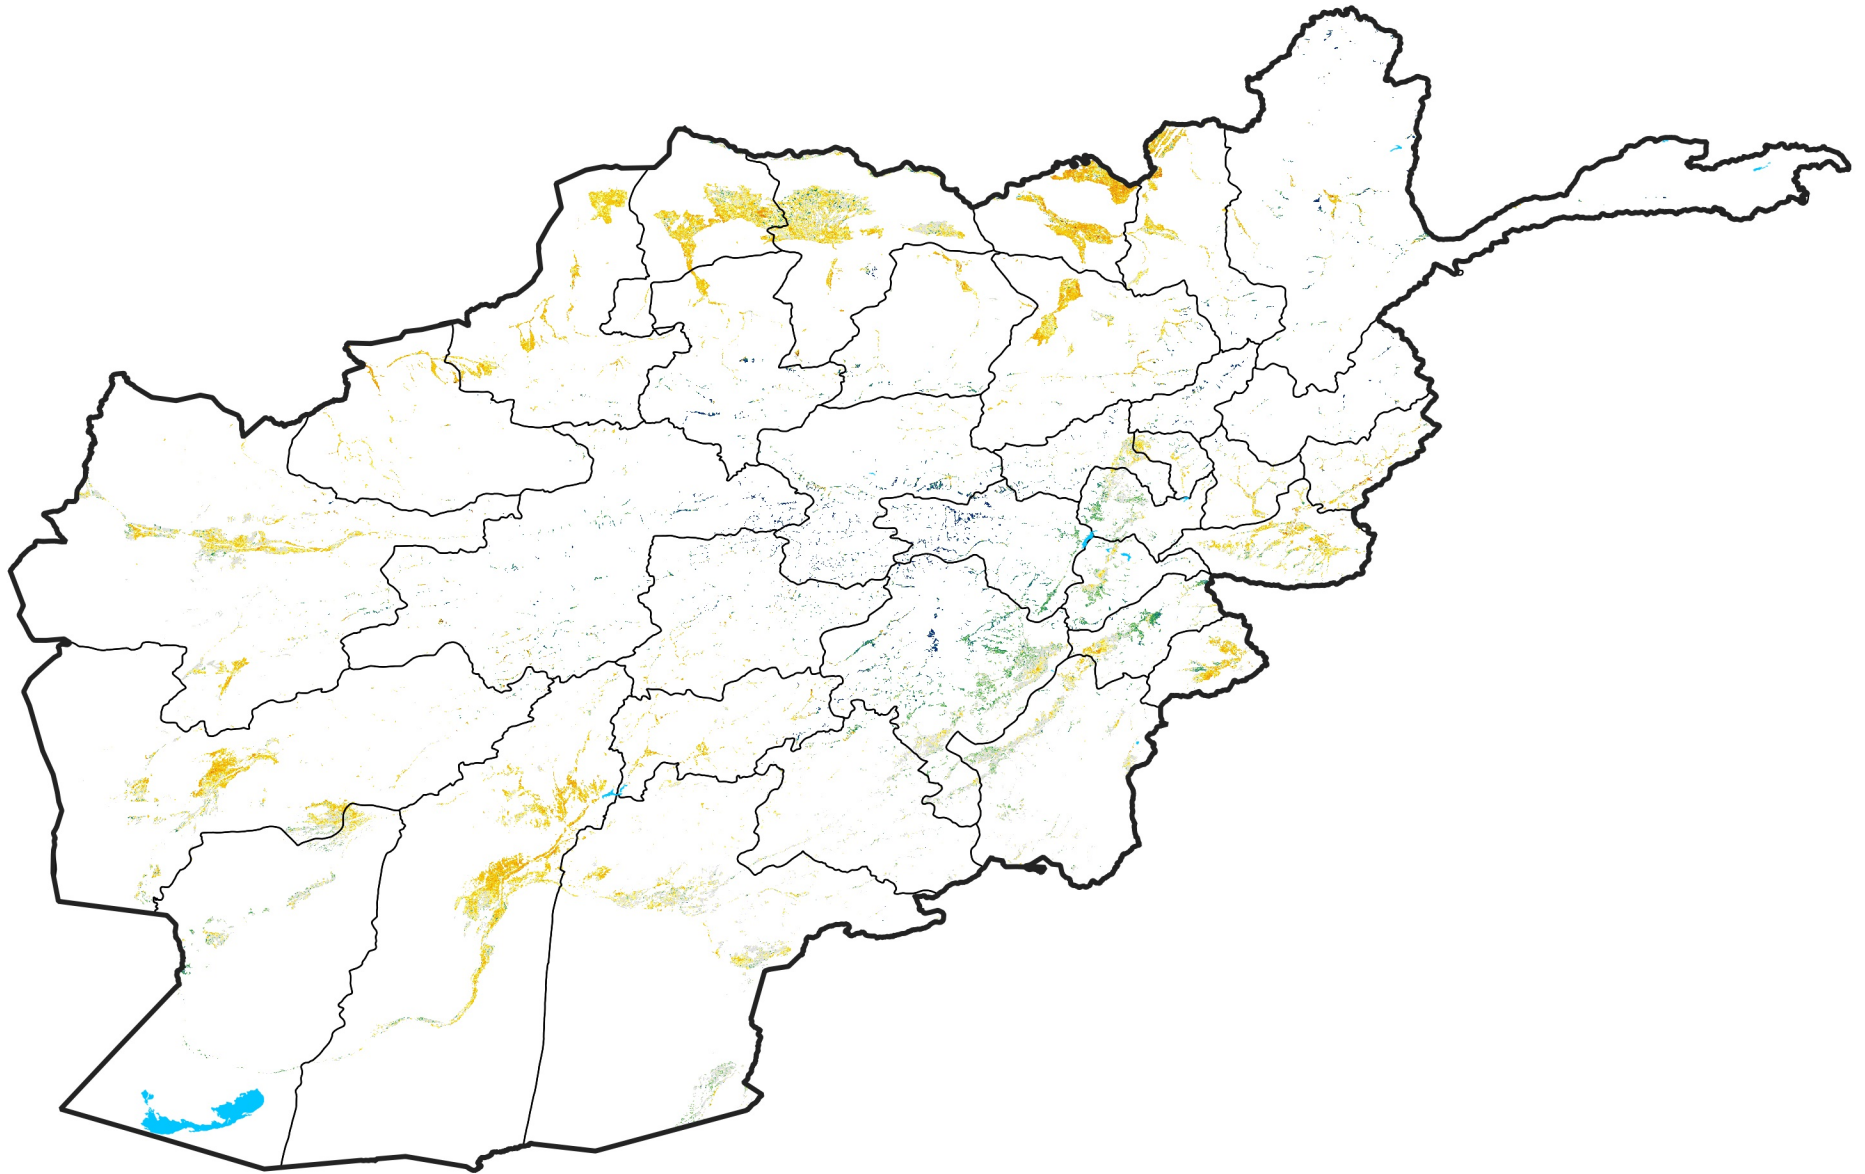

Afghanistan Irrigated Agricultural Areas

Percent of Mean NDVI

2011 / mean (2003 - 2022)

Period 03 / January 21 - 31, 2011

Percent of Normal