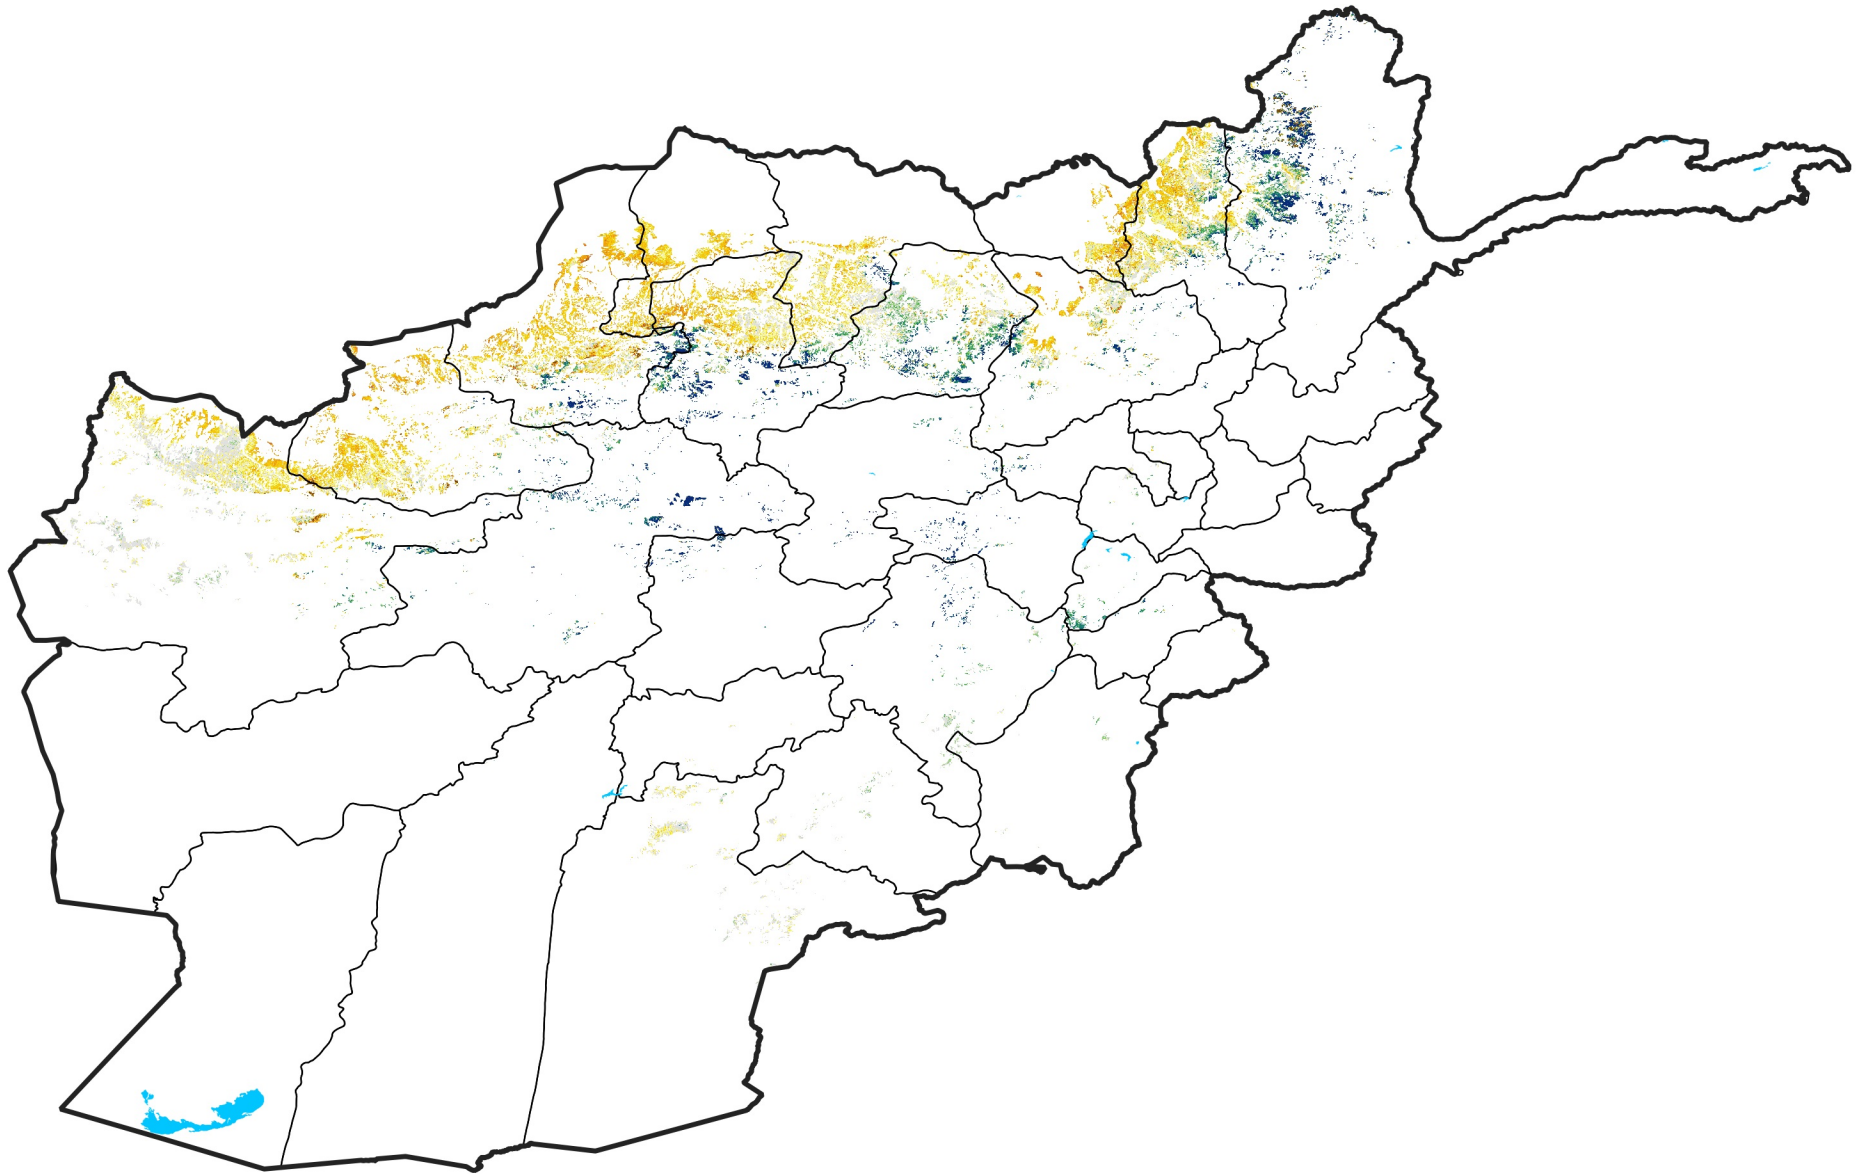

Afghanistan Rainfed Agricultural Areas

Percent of Mean NDVI

2011 / mean (2003 - 2022)

Period 03 / January 21 - 31, 2011

Percent of Normal