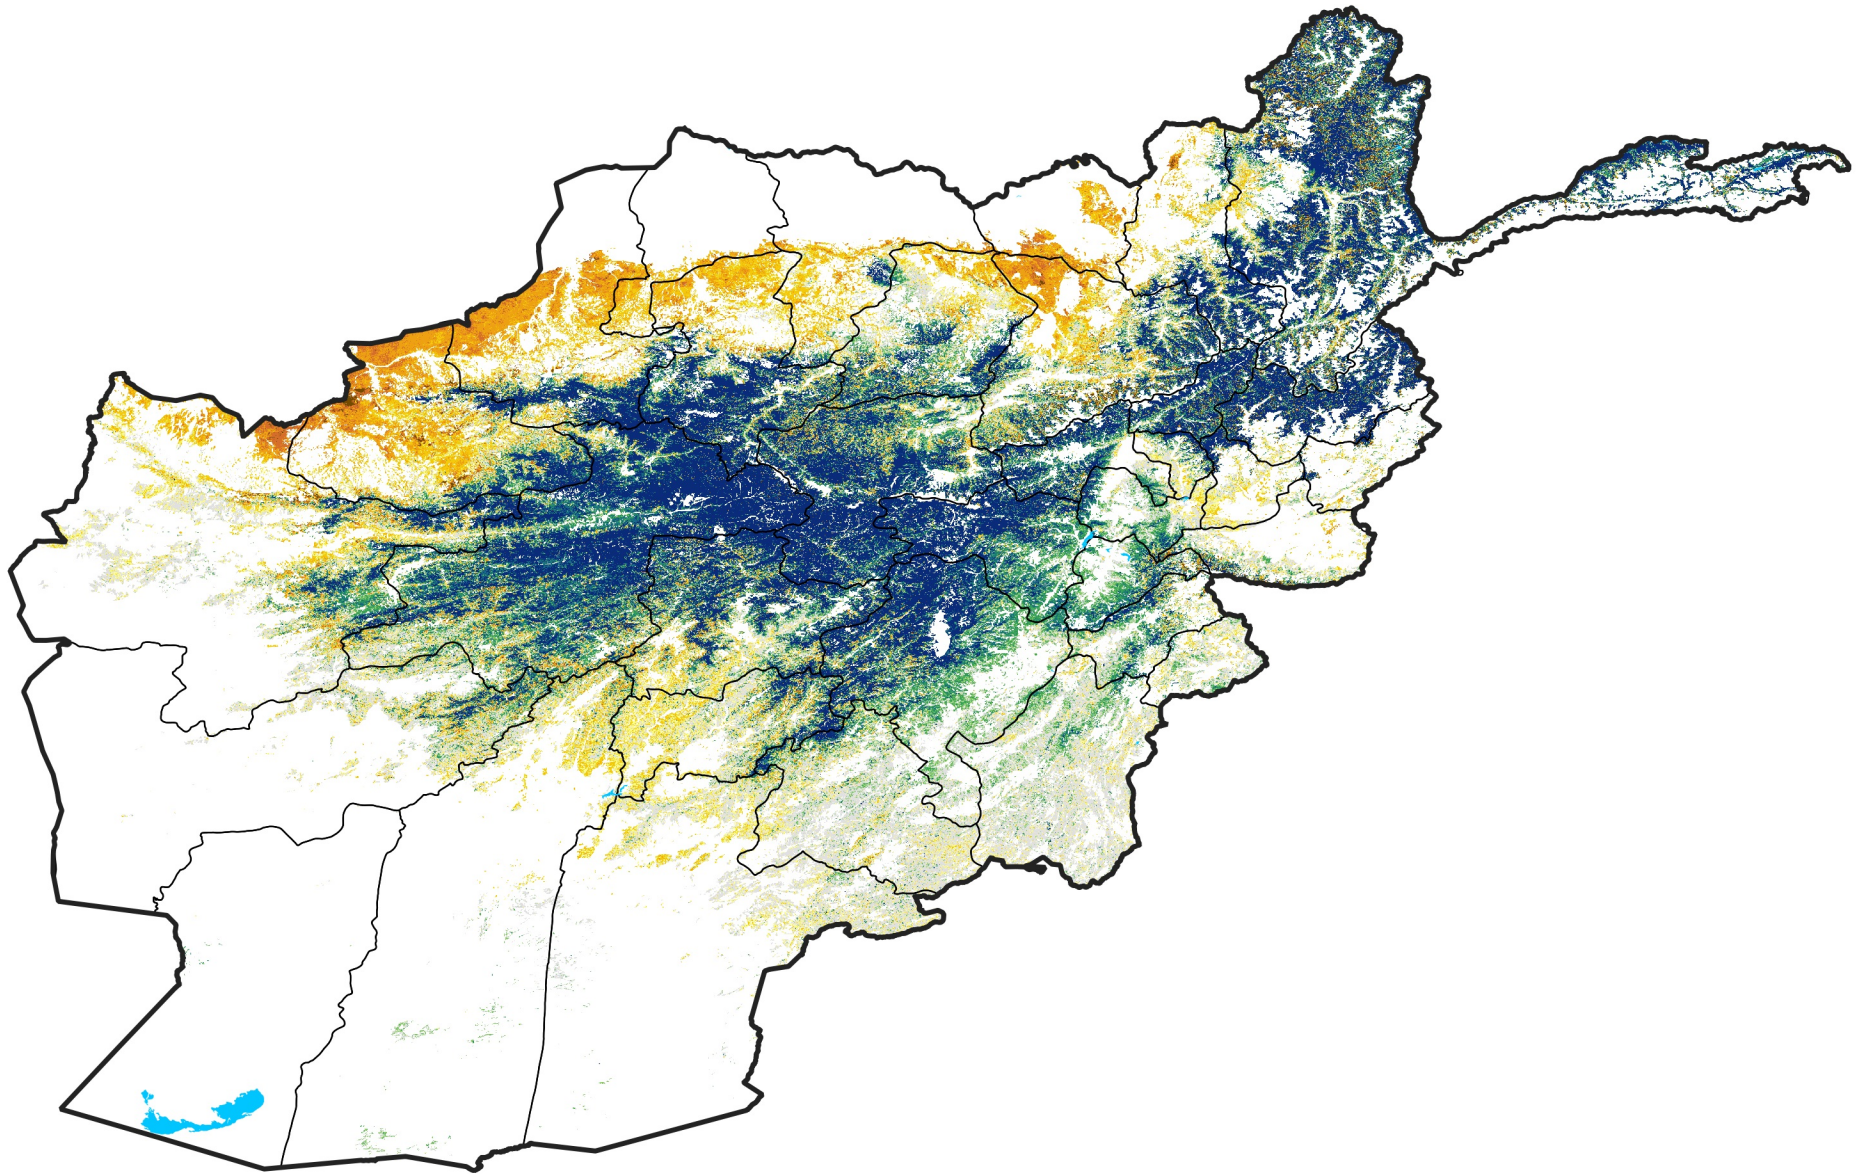

Afghanistan Rangeland Agricultural Areas

Percent of Mean NDVI

2011 / mean (2003 - 2022)

Period 03 / January 21 - 31, 2011

Percent of Normal