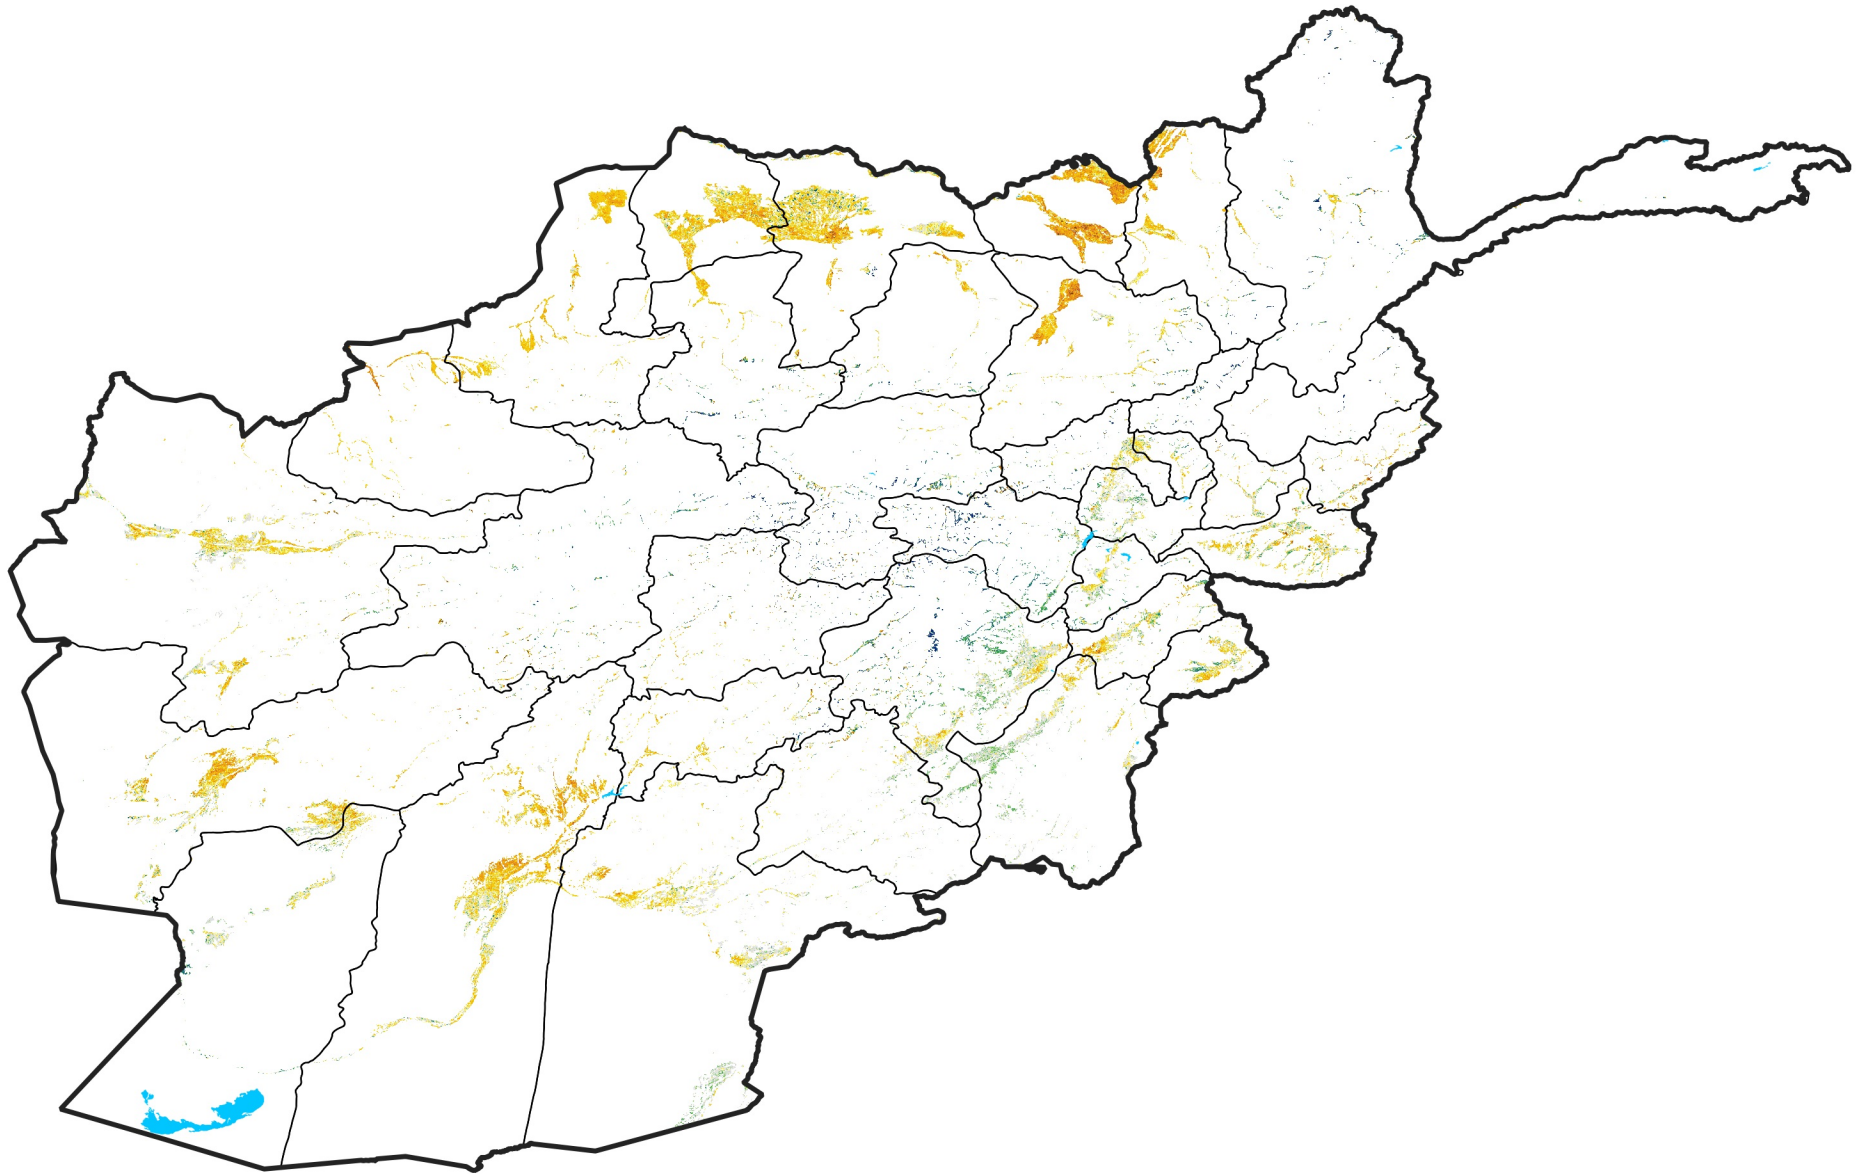

Afghanistan Irrigated Agricultural Areas

Percent of Mean NDVI

2011 / mean (2003 - 2022)

Period 05 / February 11 - 20, 2011

Percent of Normal