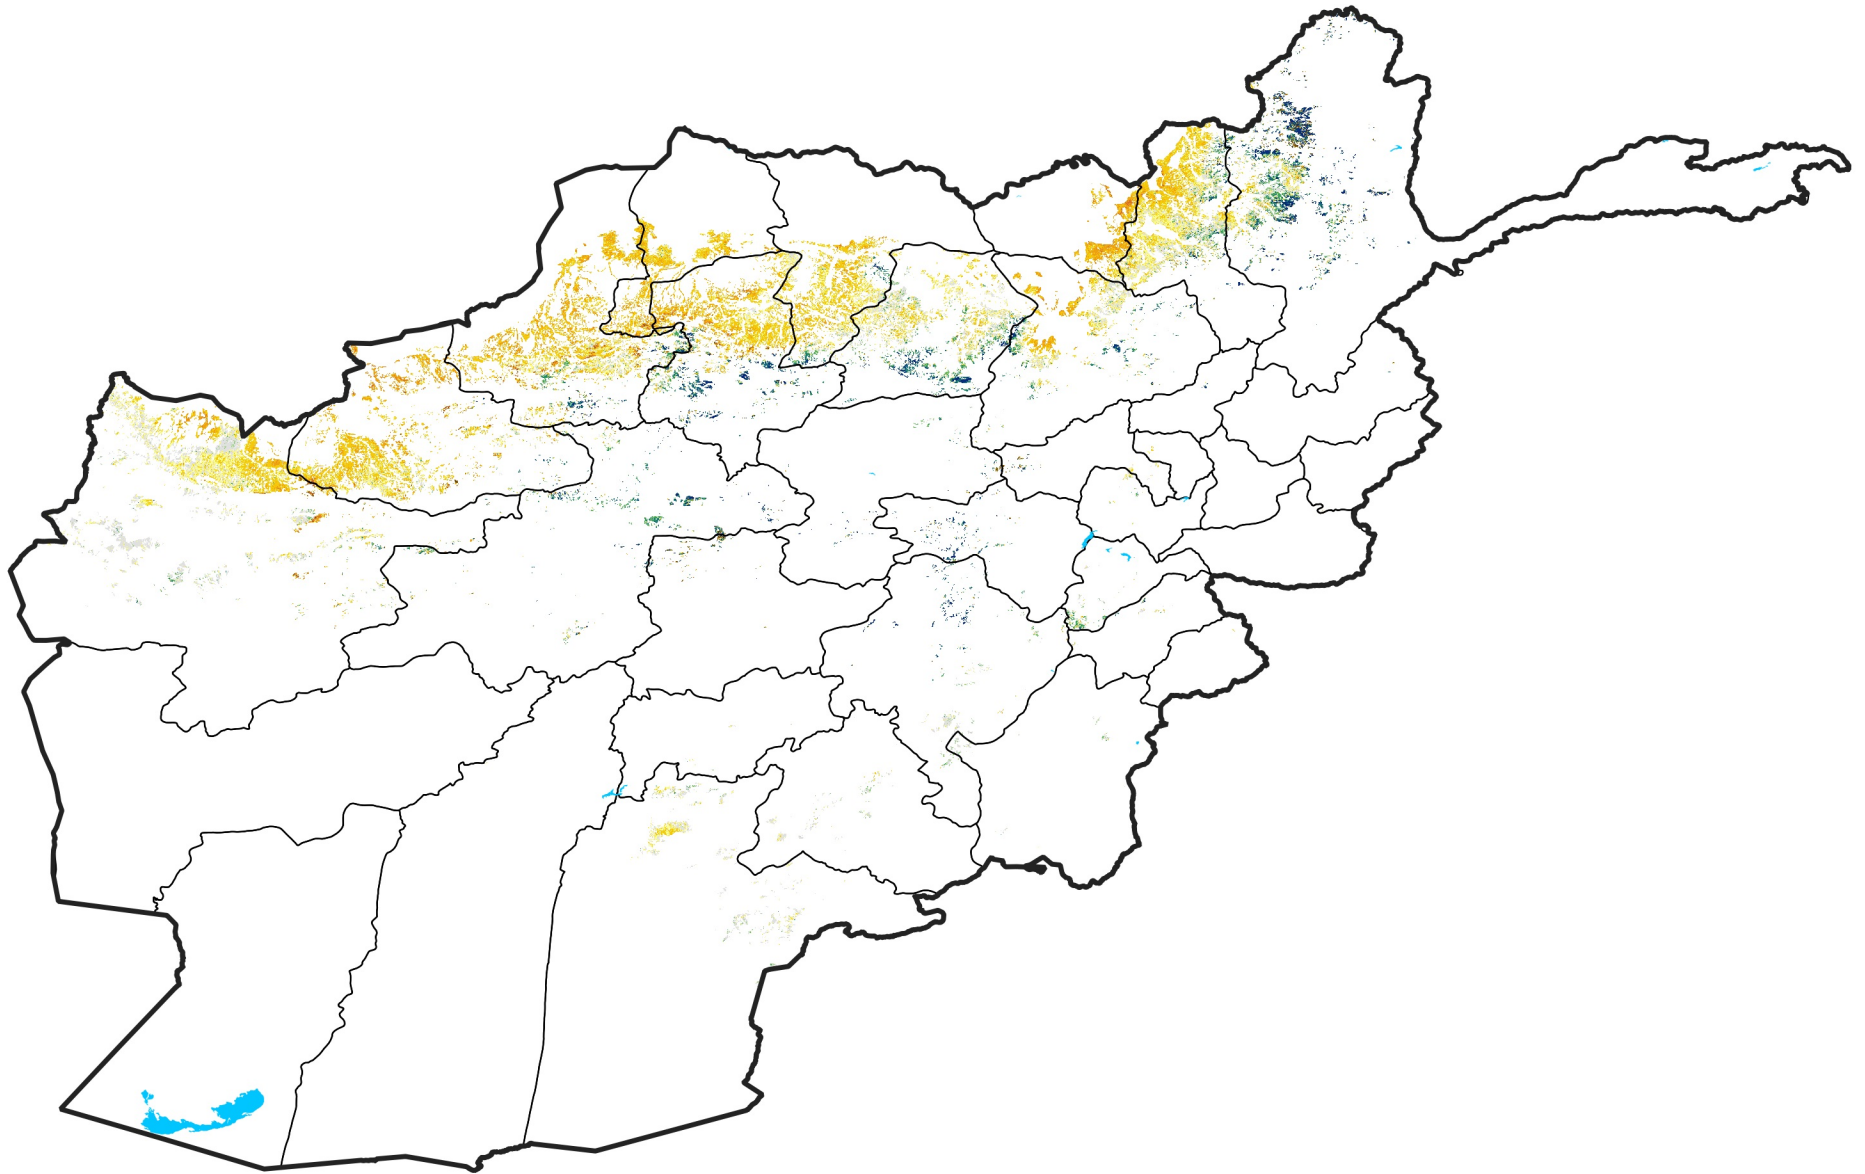

Afghanistan Rainfed Agricultural Areas

Percent of Mean NDVI

2011 / mean (2003 - 2022)

Period 06 / February 21 - 28, 2011

Percent of Normal