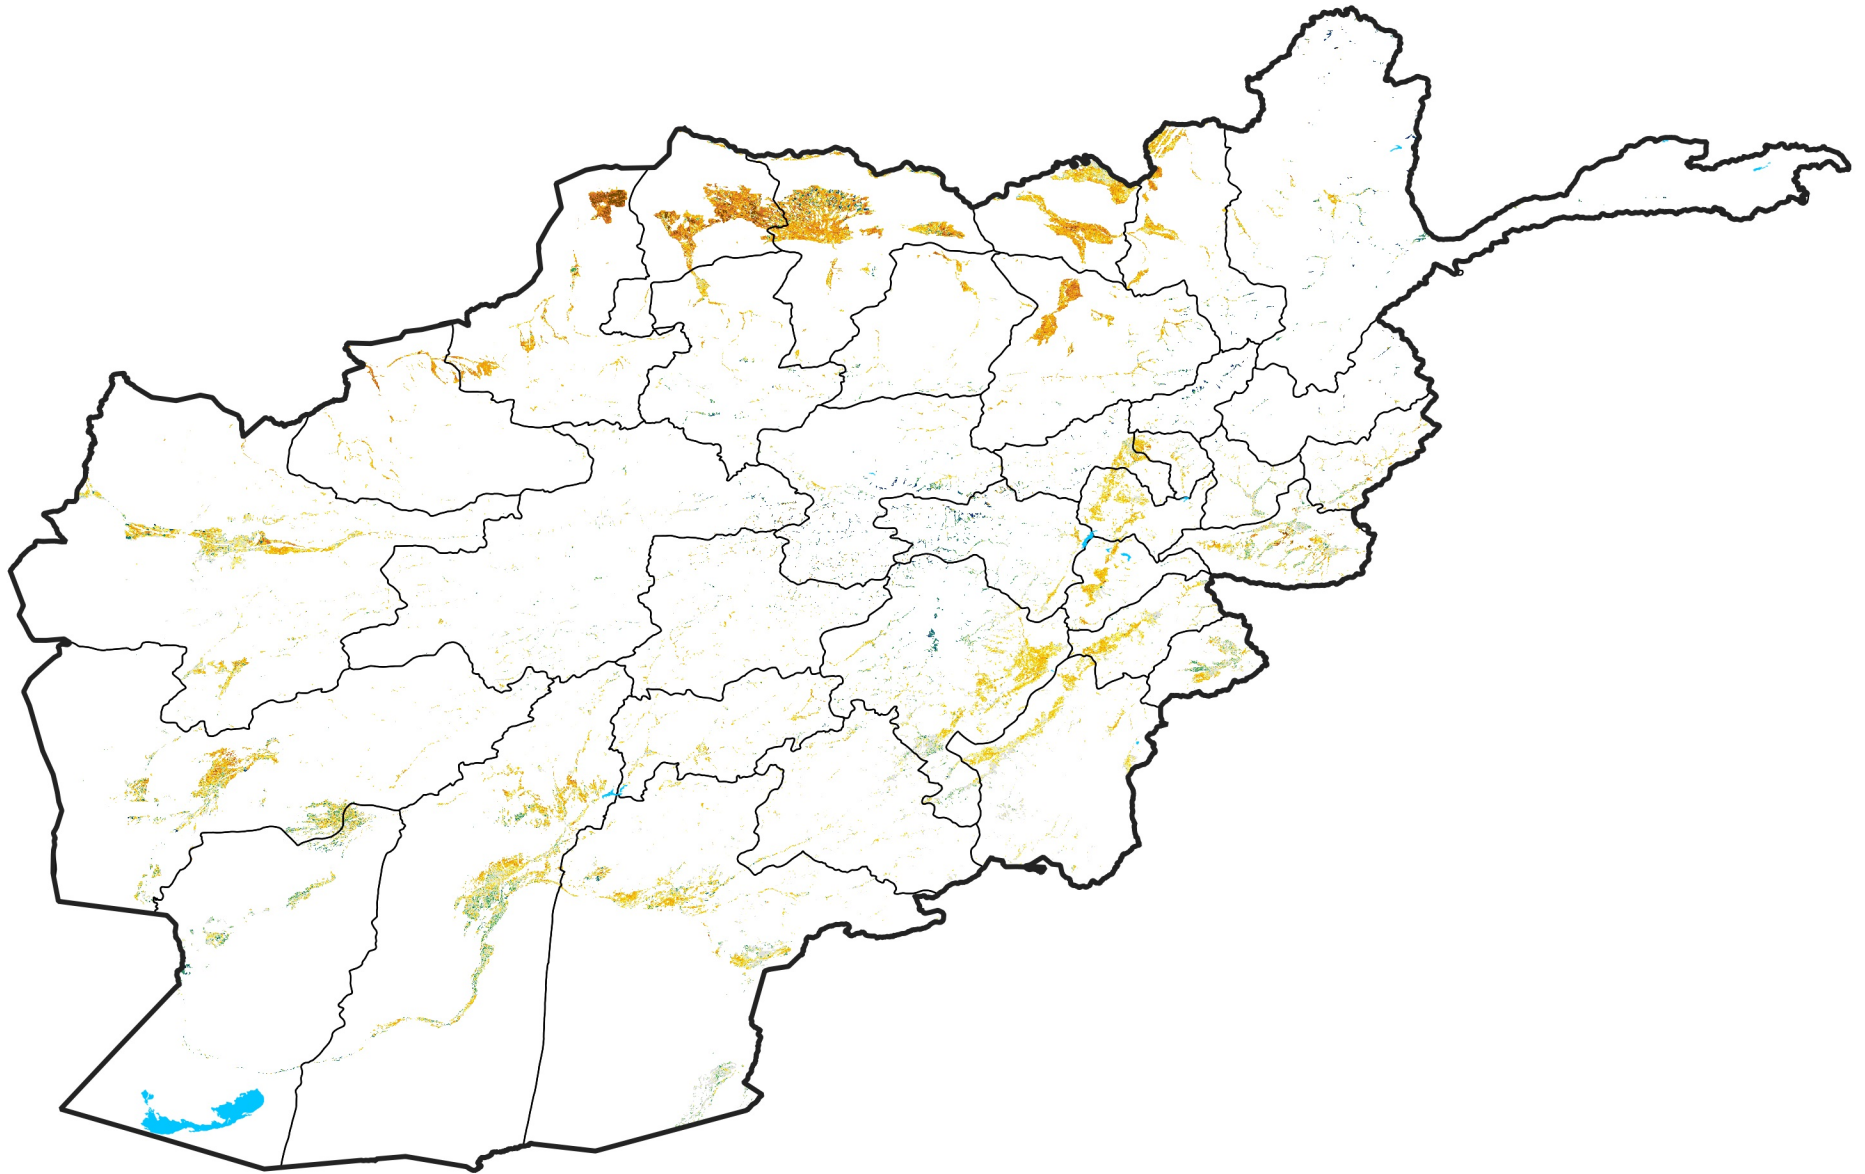

Afghanistan Irrigated Agricultural Areas

Percent of Mean NDVI

2011 / mean (2003 - 2022)

Period 08 / March 11 - 20, 2011

Percent of Normal