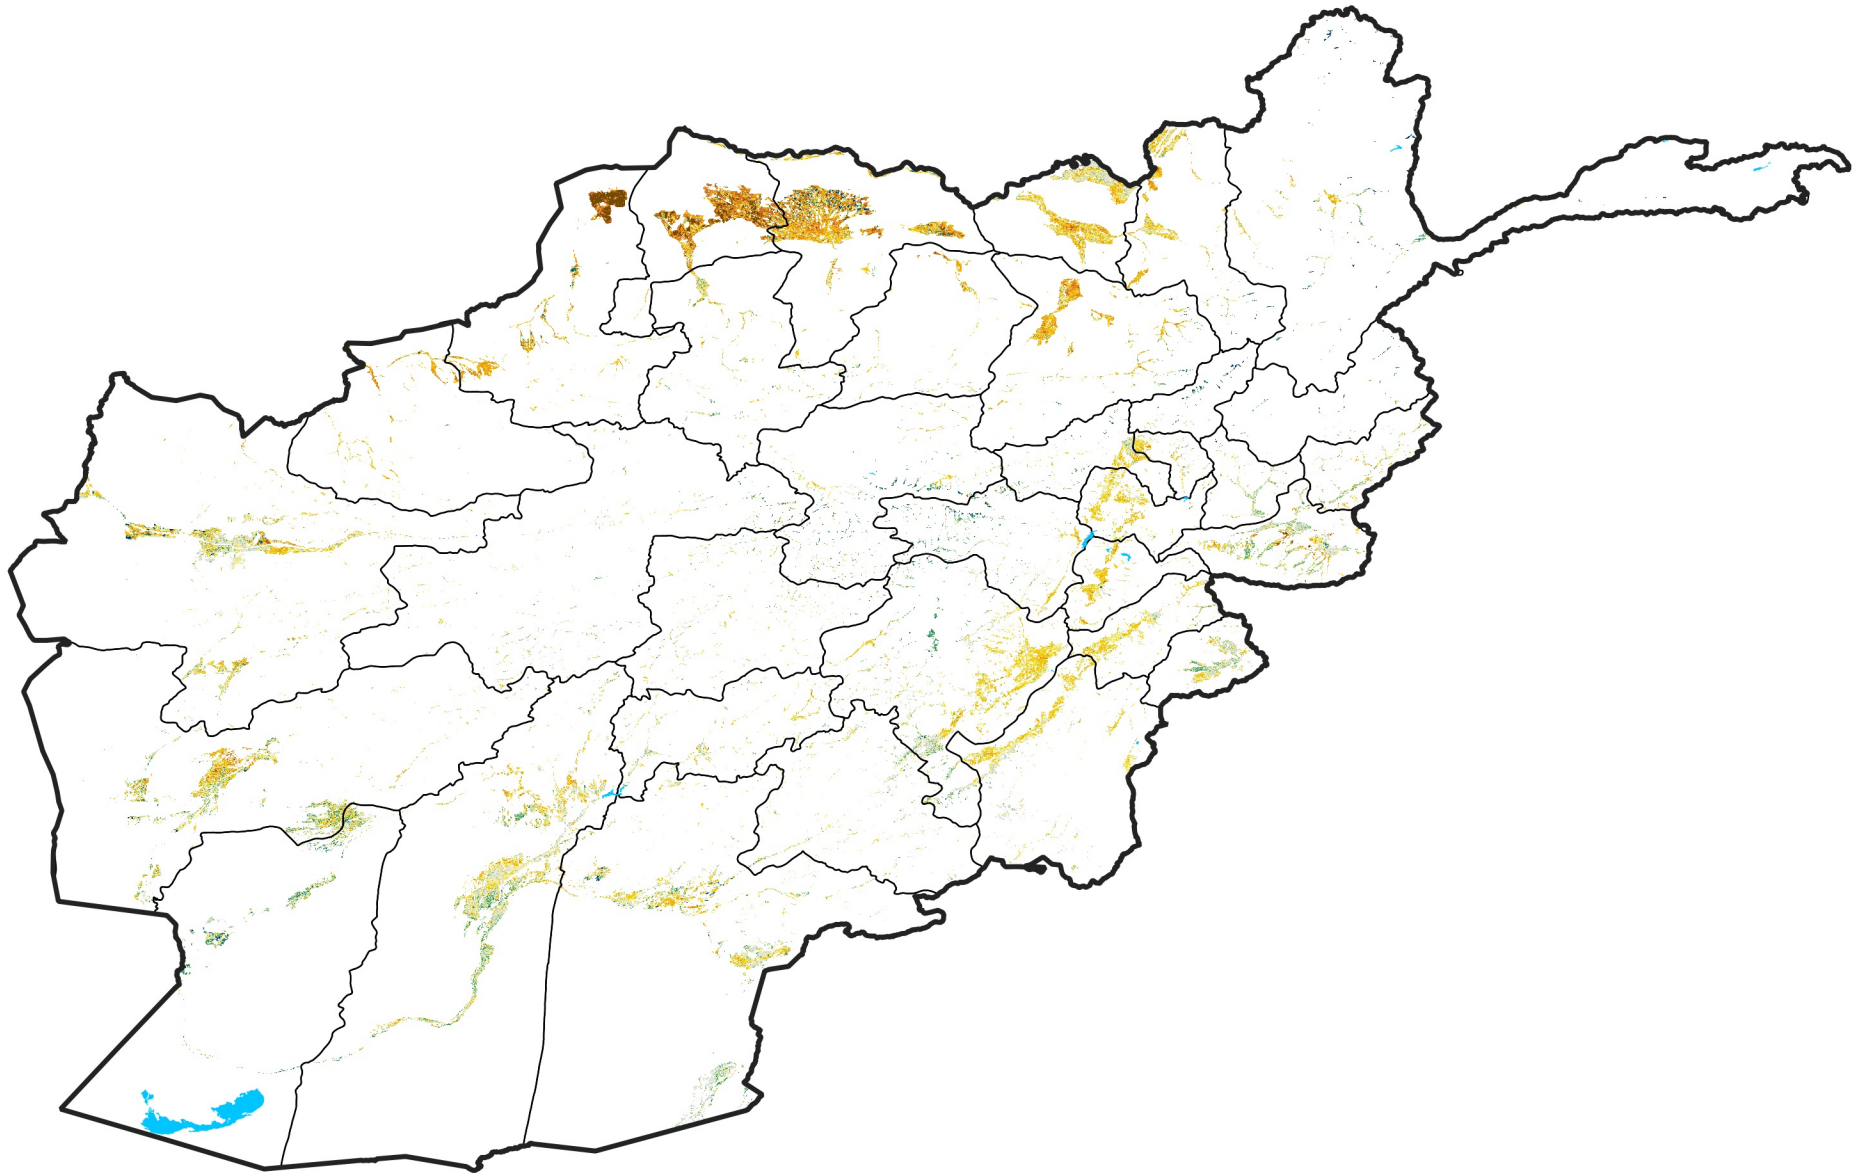

Afghanistan Irrigated Agricultural Areas

Percent of Mean NDVI

2011 / mean (2003 - 2022)

Period 09 / March 21 - 31, 2011

Percent of Normal