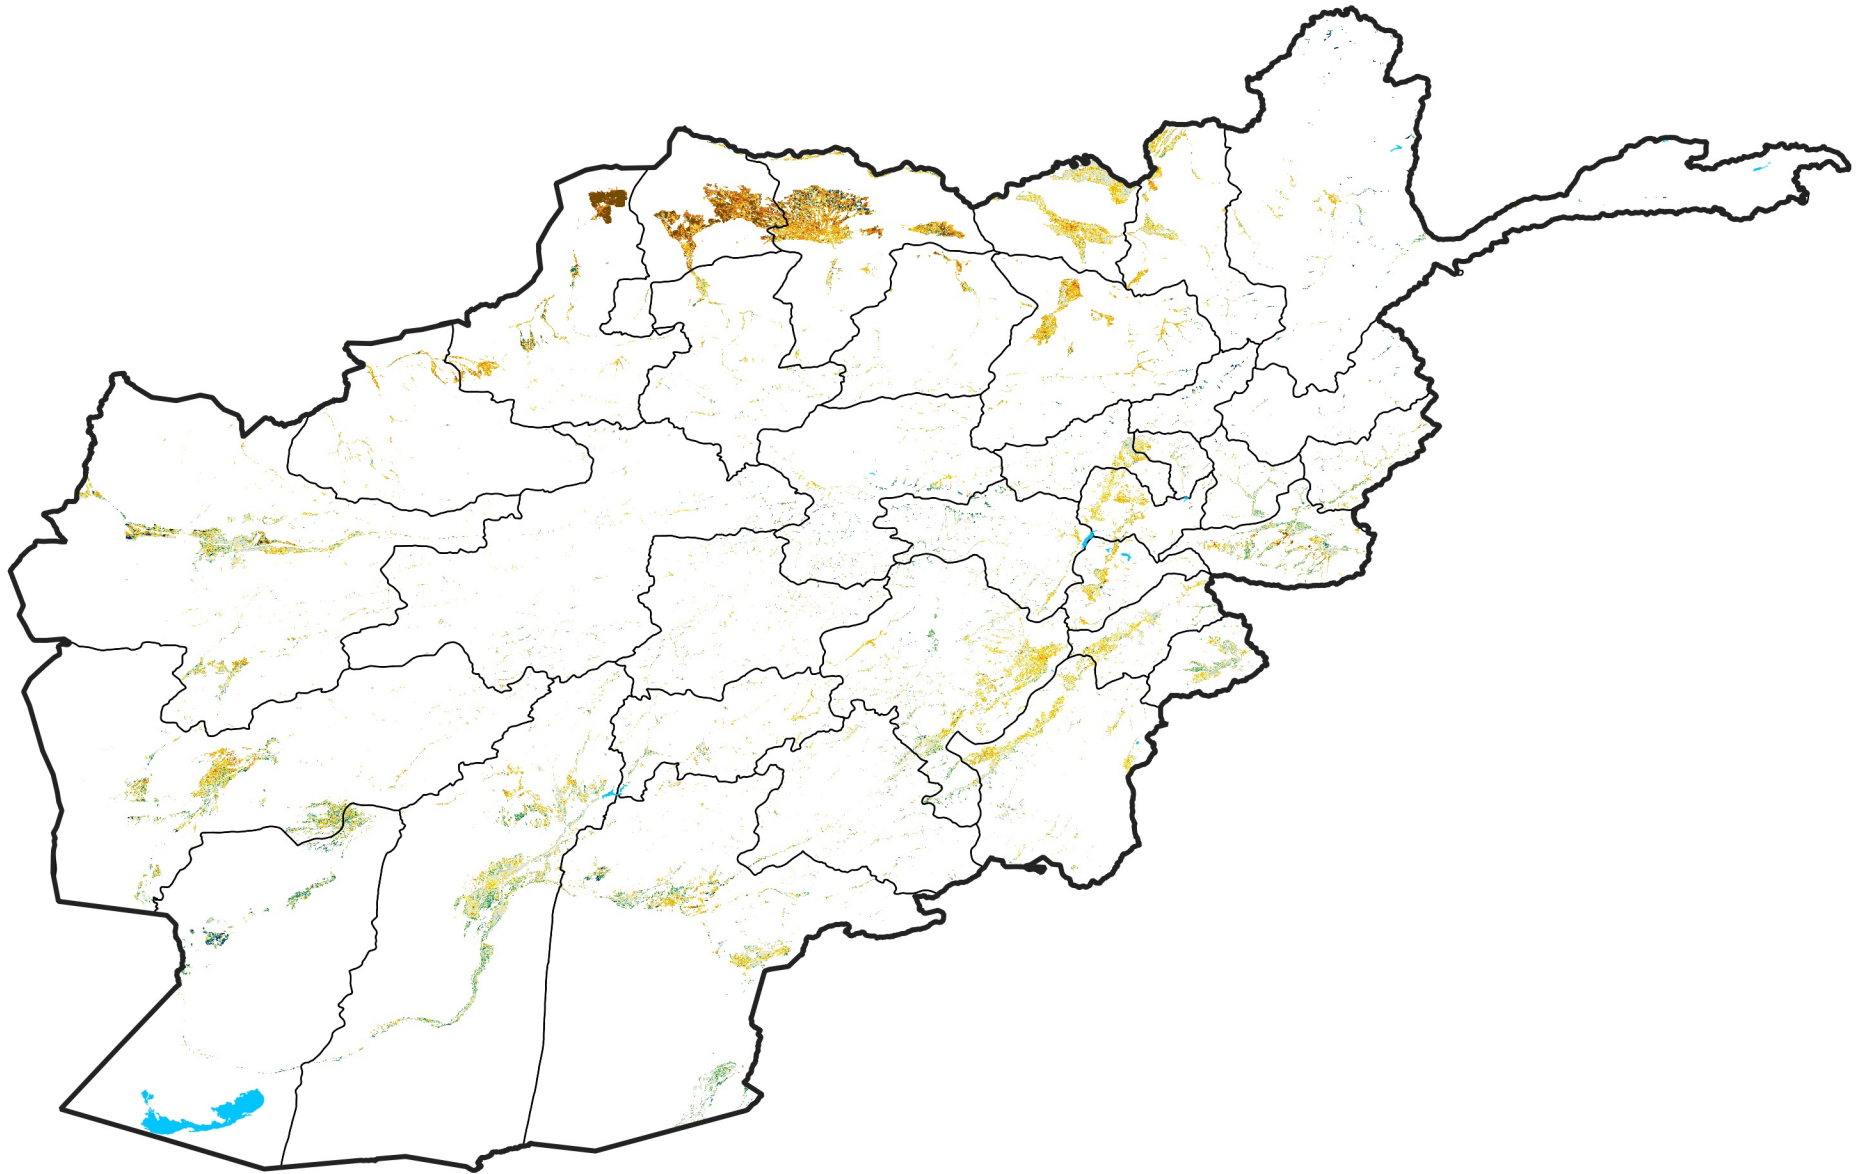

Afghanistan Irrigated Agricultural Areas

Percent of Mean NDVI

2011 / mean (2003 - 2022)

Period 10 / April 01 - 10, 2011

Percent of Normal