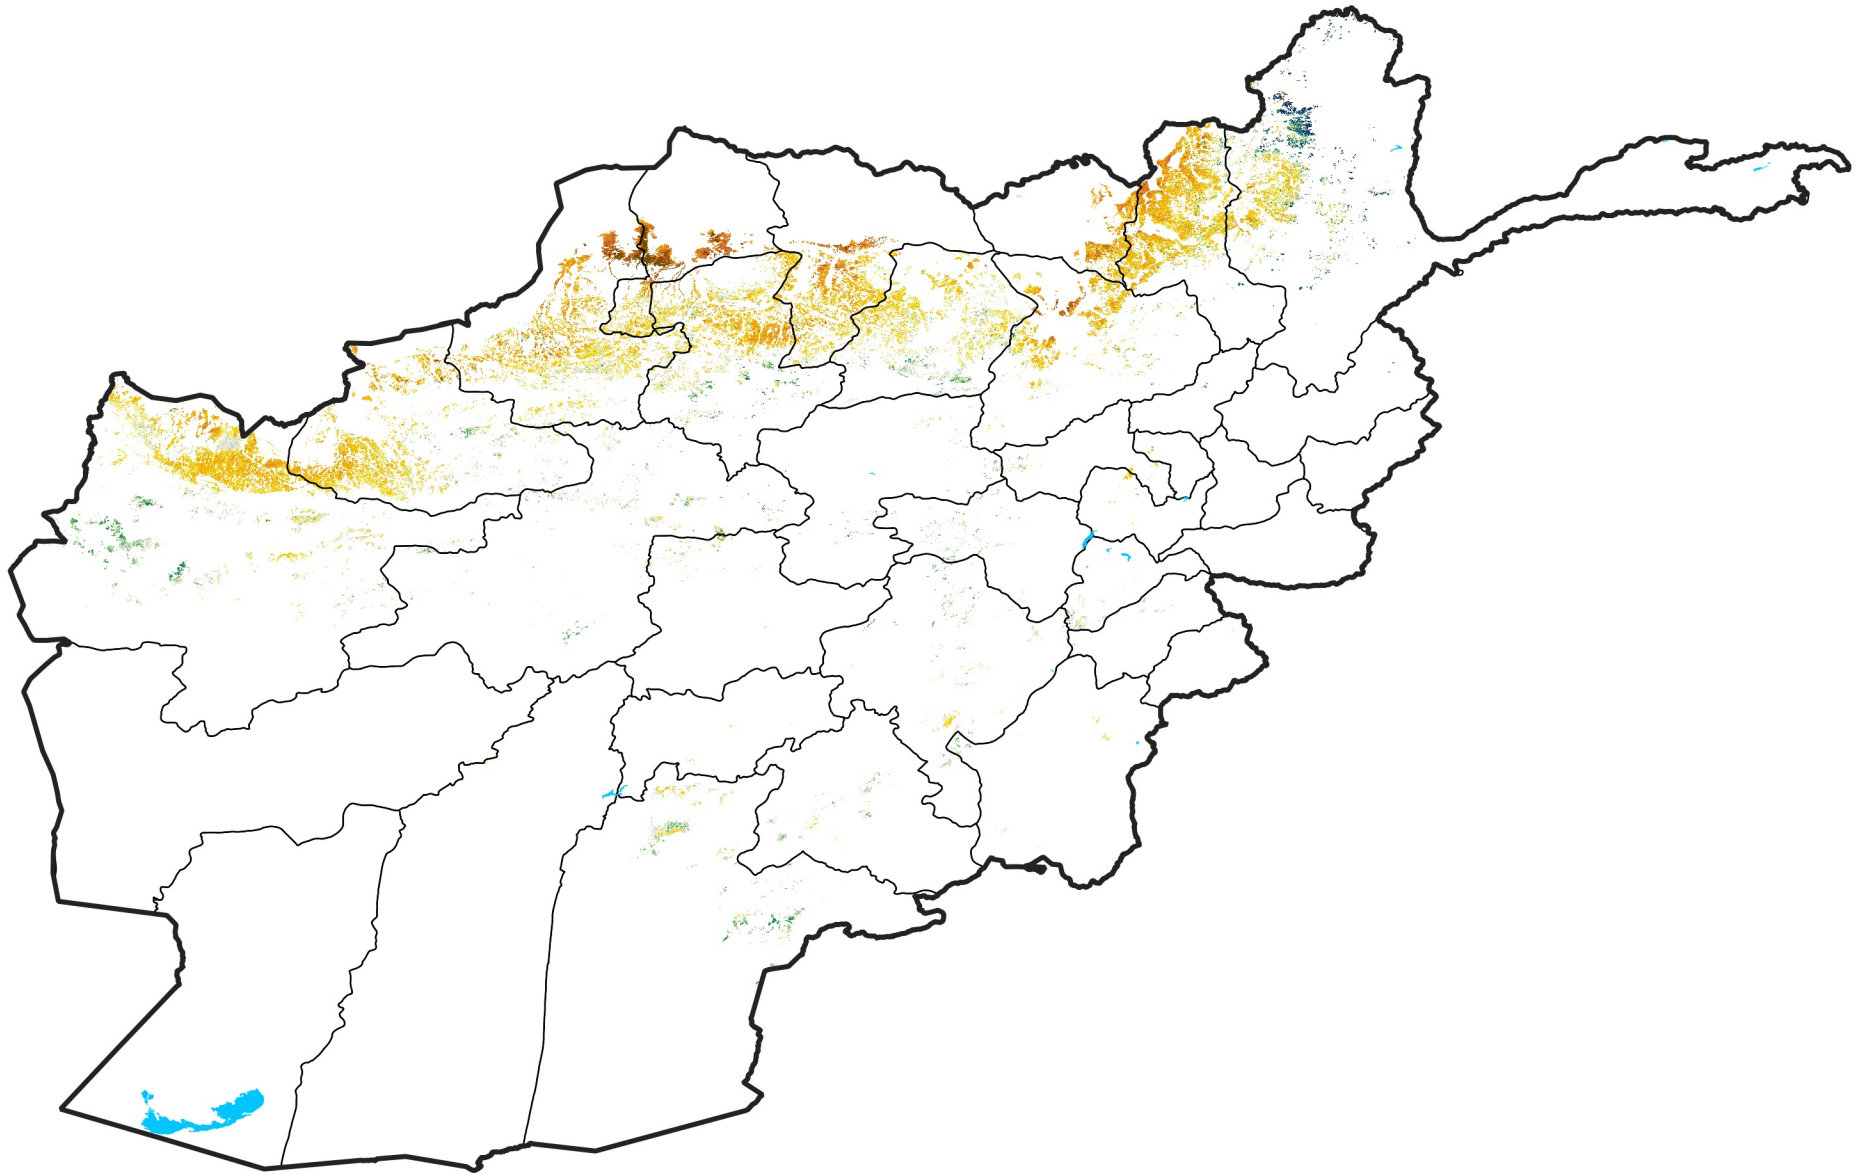

Afghanistan Rainfed Agricultural Areas

Percent of Mean NDVI

2011 / mean (2003 - 2022)

Period 10 / April 01 - 10, 2011

Percent of Normal