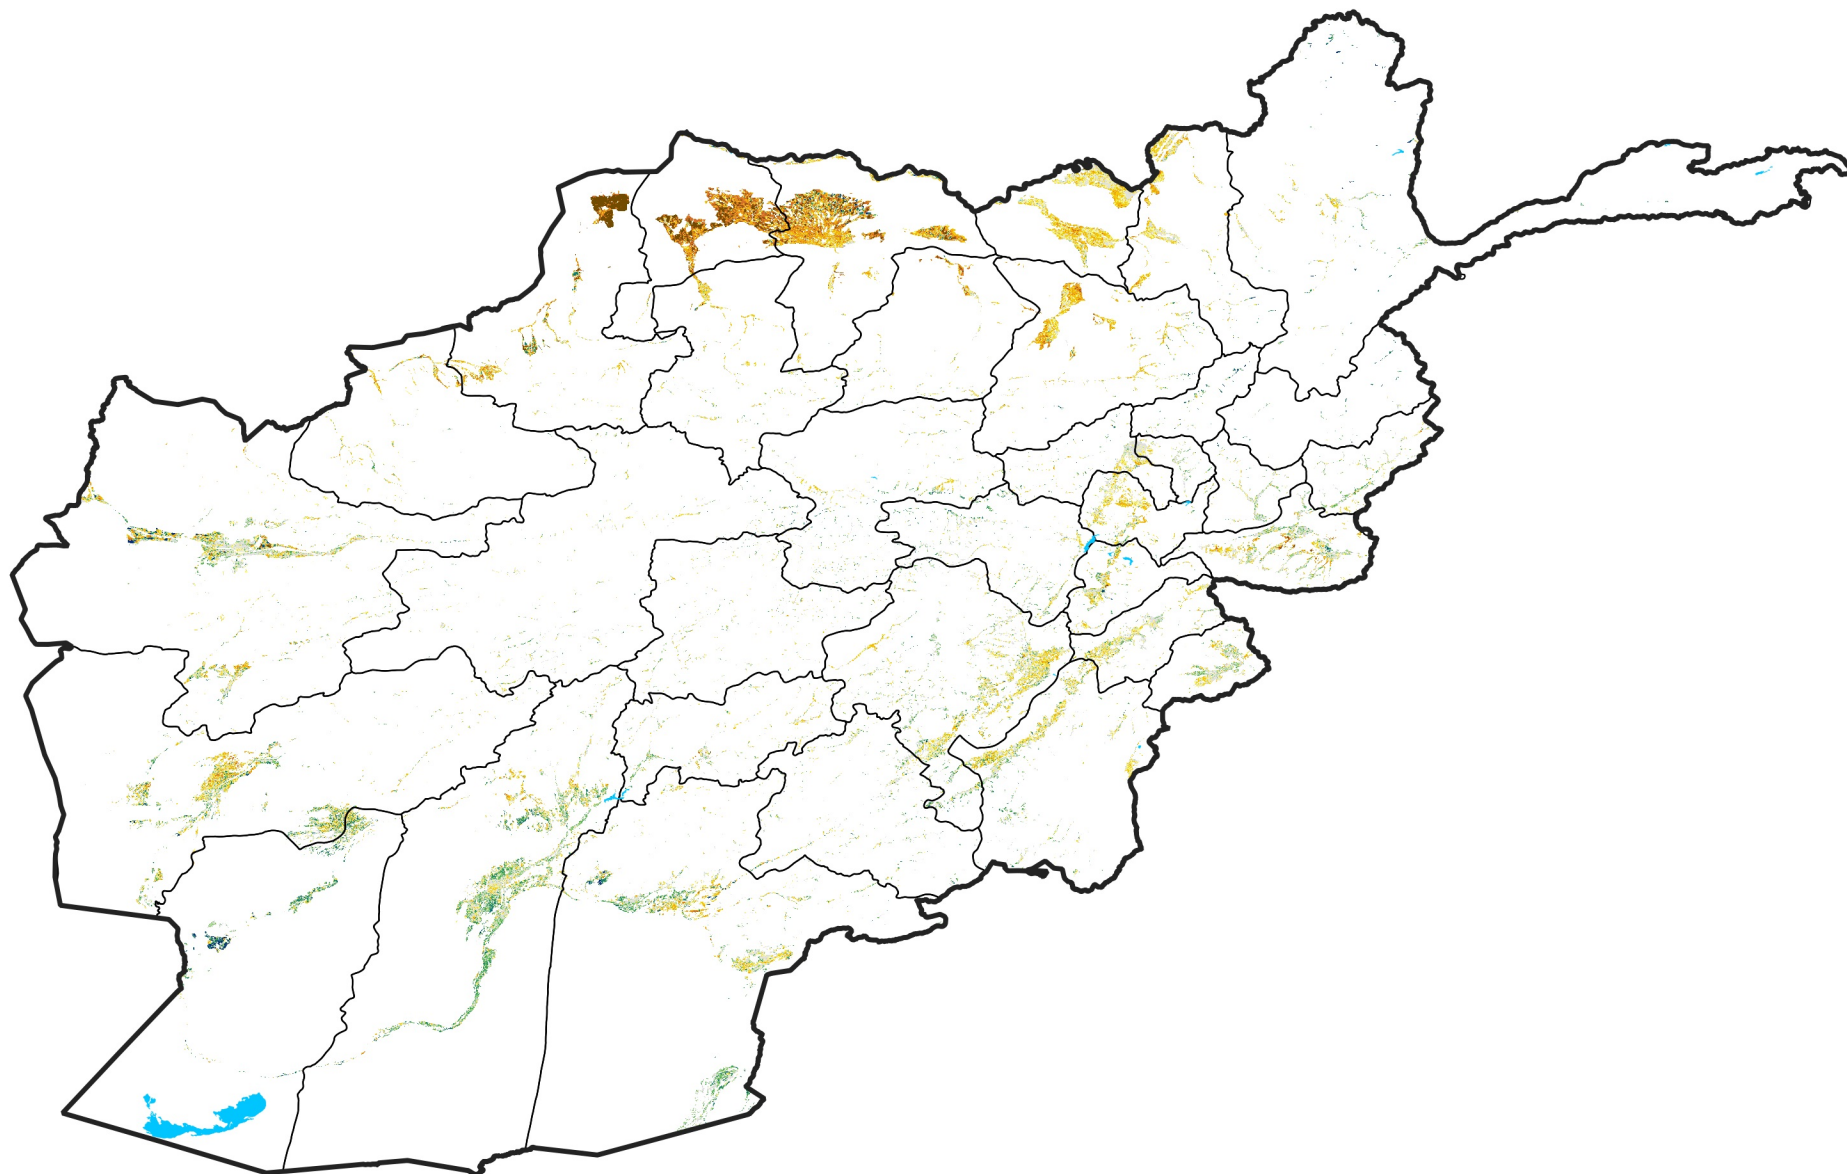

Afghanistan Irrigated Agricultural Areas

Percent of Mean NDVI

2011 / mean (2003 - 2022)

Period 11 / April 11 - 20, 2011

Percent of Normal