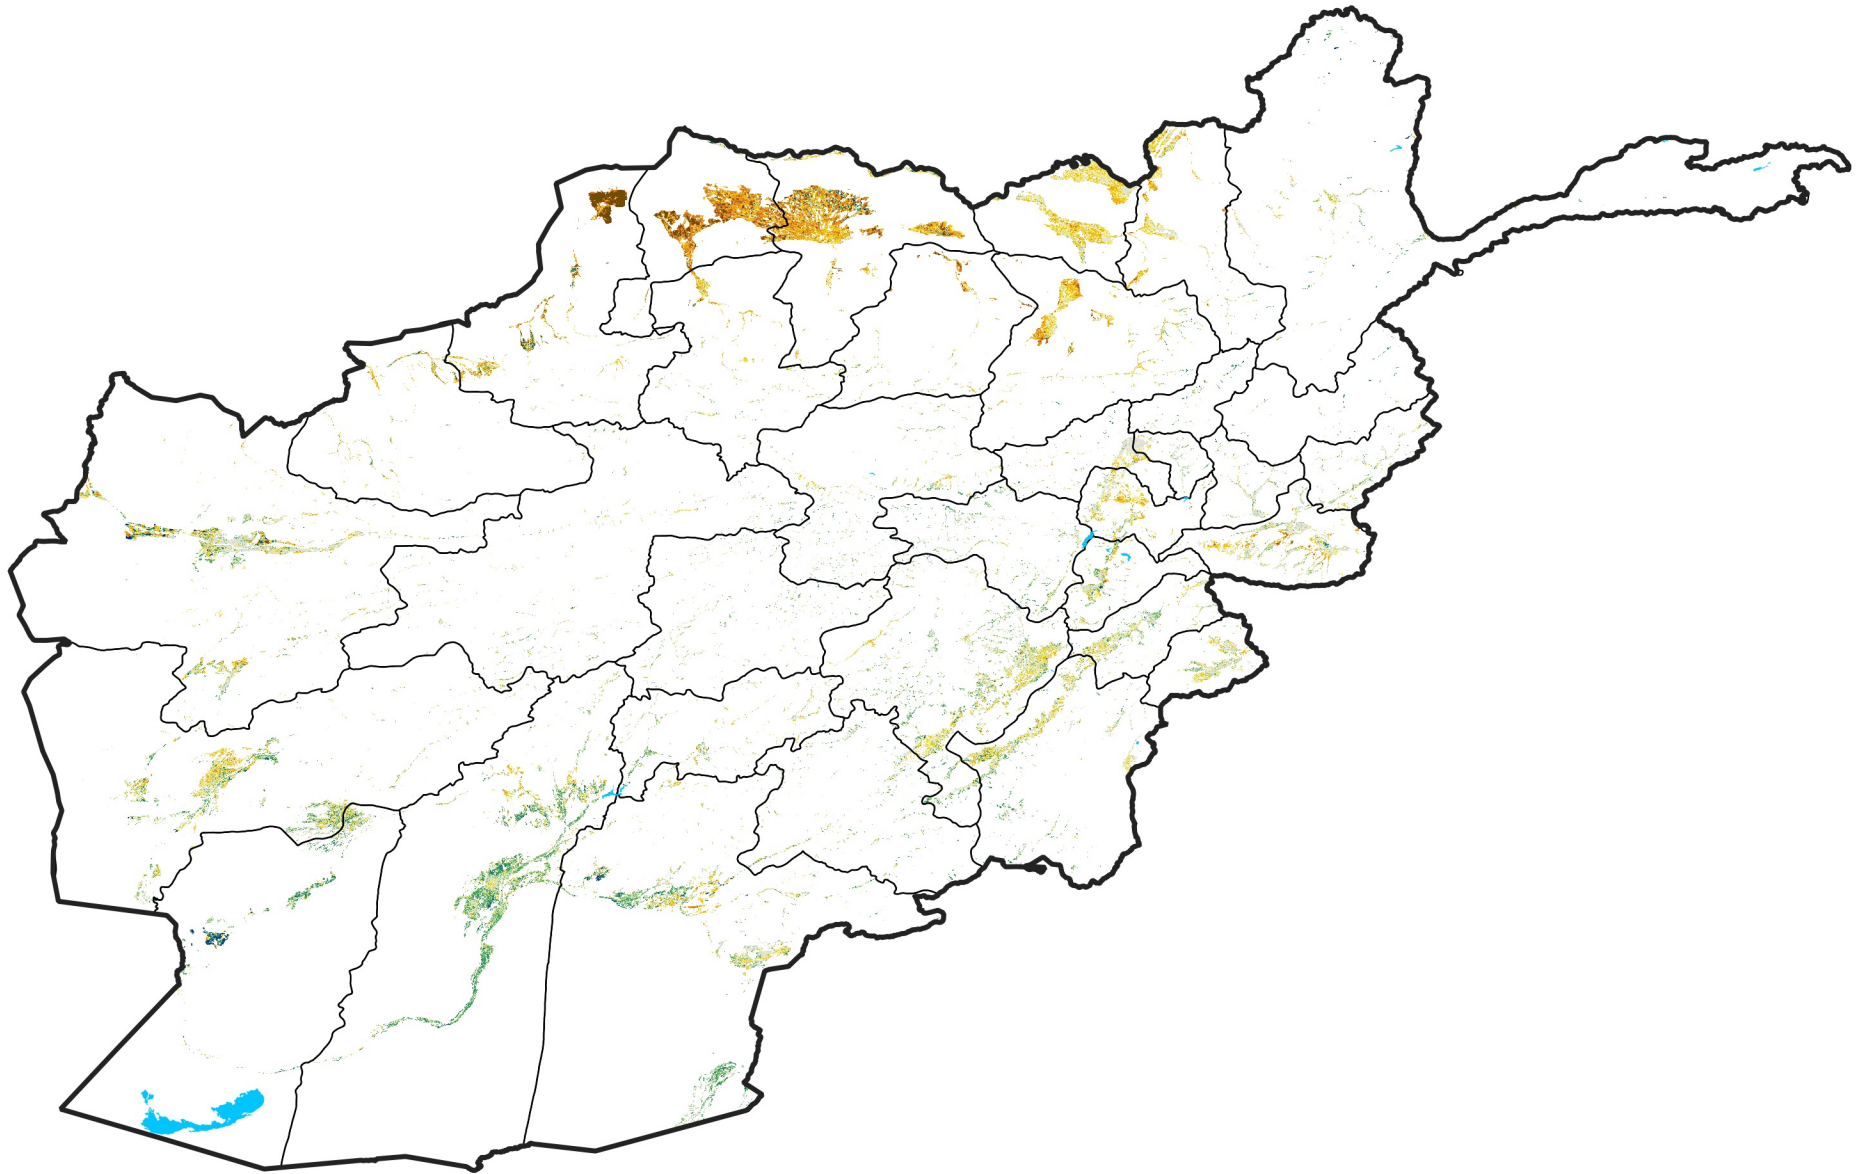

Afghanistan Irrigated Agricultural Areas

Percent of Mean NDVI

2011 / mean (2003 - 2022)

Period 12 / April 21 - 30, 2011

Percent of Normal