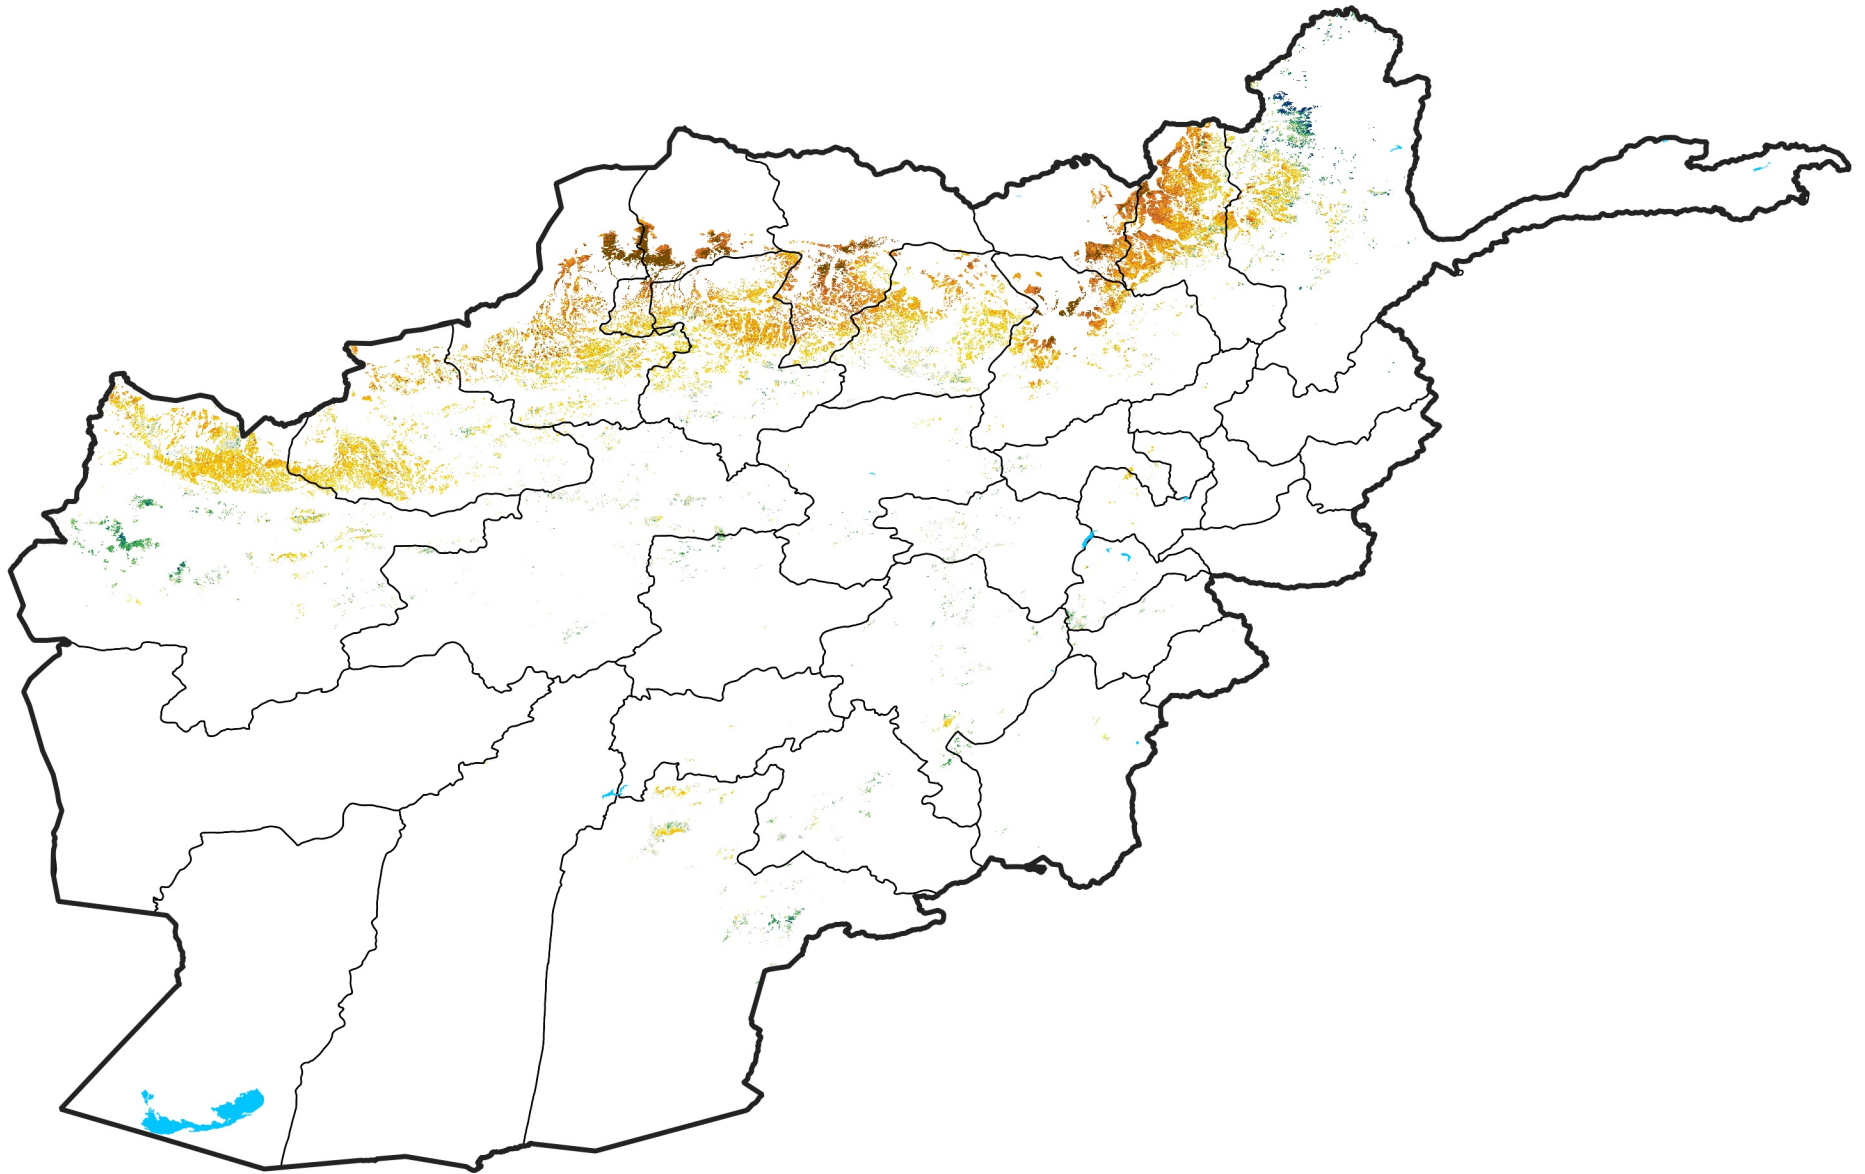

Afghanistan Rainfed Agricultural Areas

Percent of Mean NDVI

2011 / mean (2003 - 2022)

Period 12 / April 21 - 30, 2011

Percent of Normal