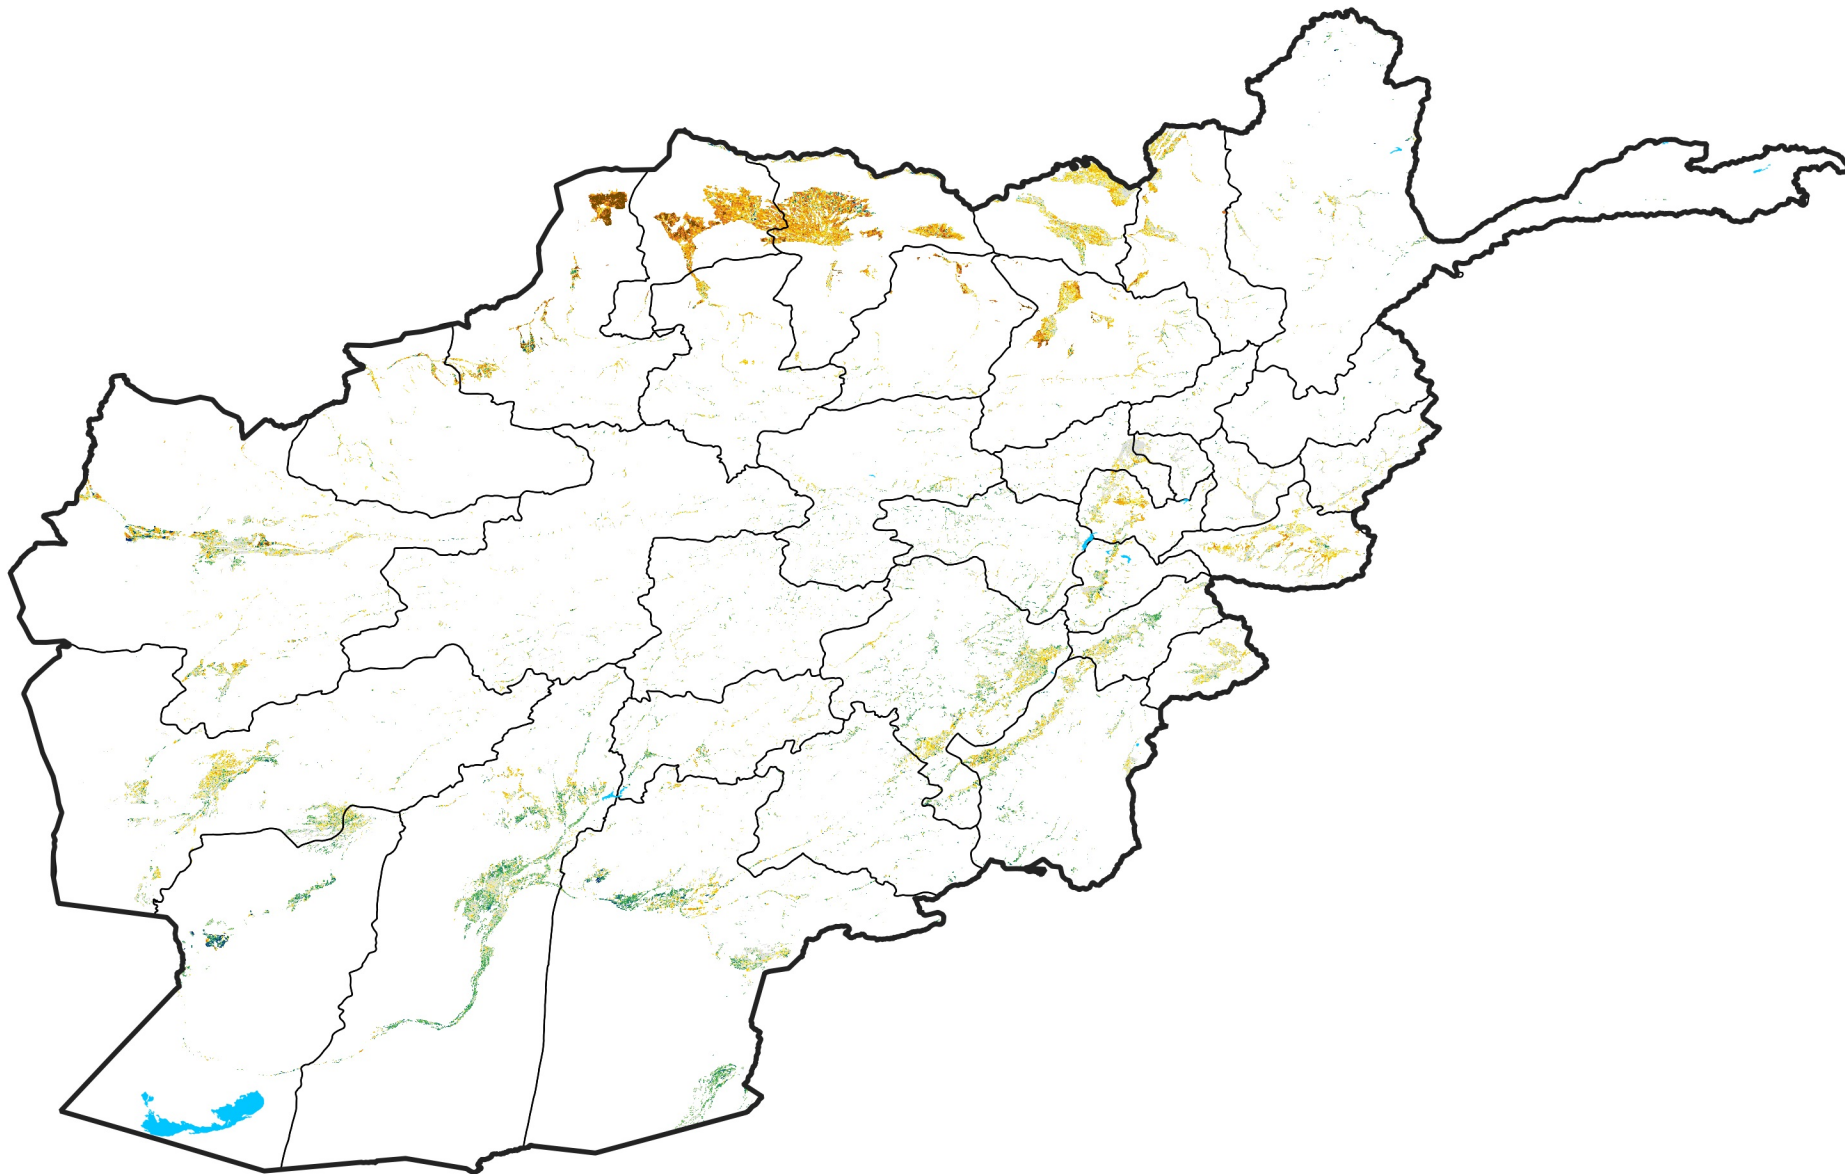

Afghanistan Irrigated Agricultural Areas

Percent of Mean NDVI

2011 / mean (2003 - 2022)

Period 13 / May 01 - 10, 2011

Percent of Normal