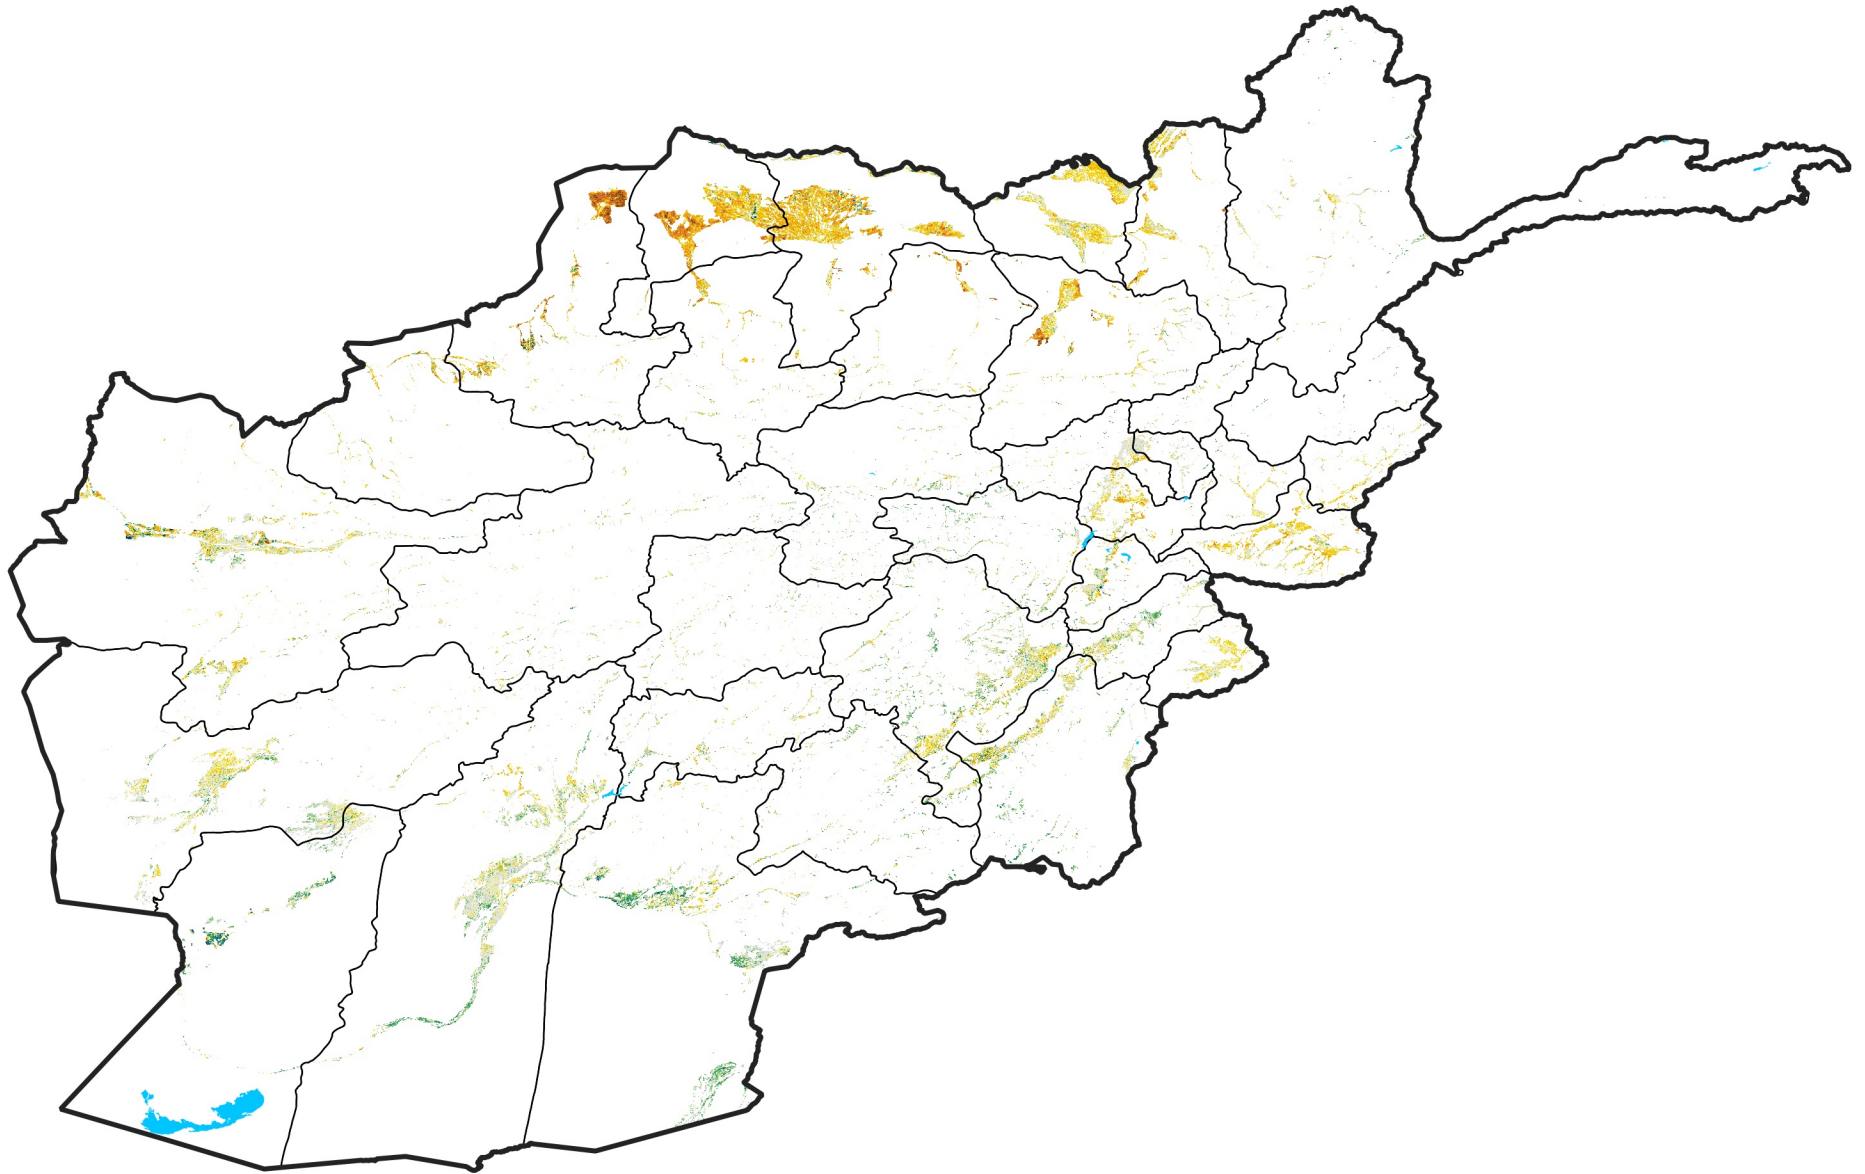

Afghanistan Irrigated Agricultural Areas

Percent of Mean NDVI

2011 / mean (2003 - 2022)

Period 14 / May 11 - 20, 2011

Percent of Normal