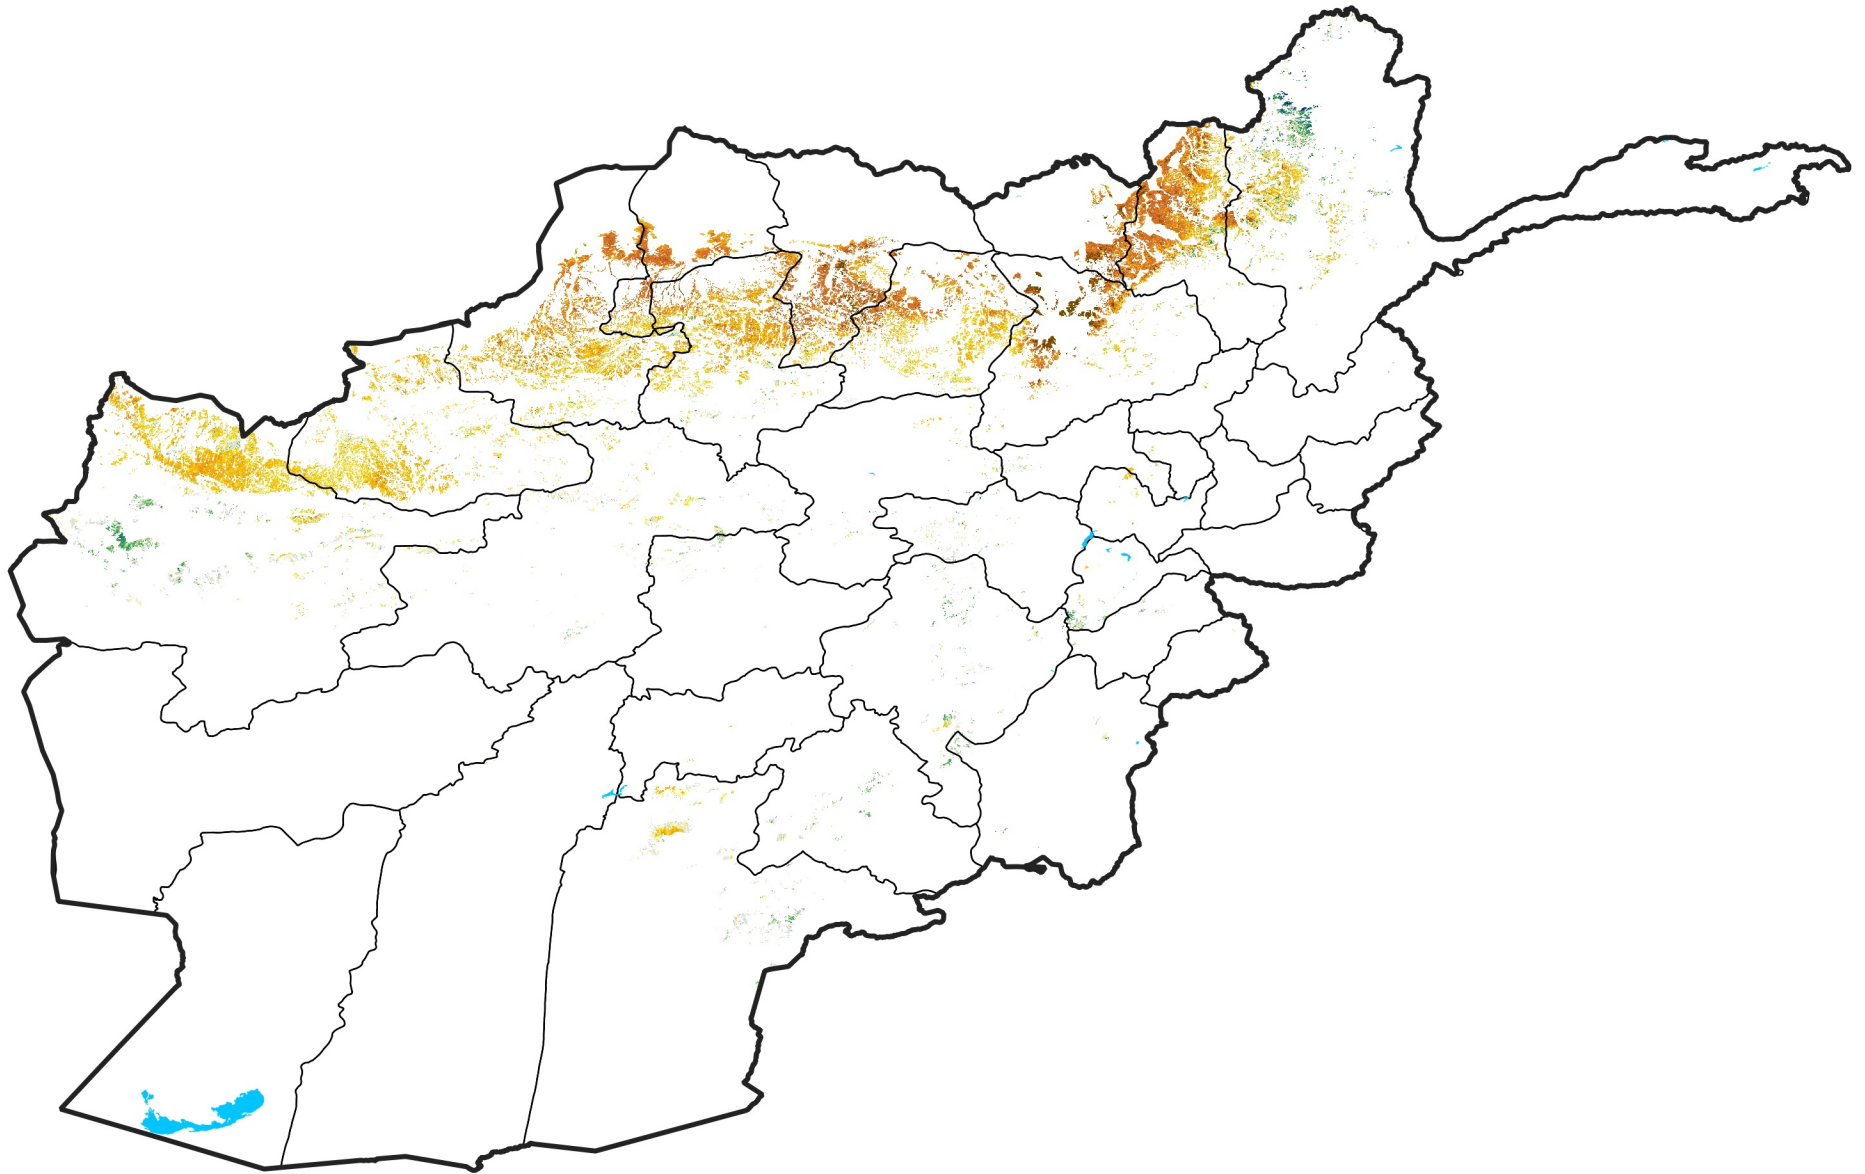

Afghanistan Rainfed Agricultural Areas

Percent of Mean NDVI

2011 / mean (2003 - 2022)

Period 14 / May 11 - 20, 2011

Percent of Normal