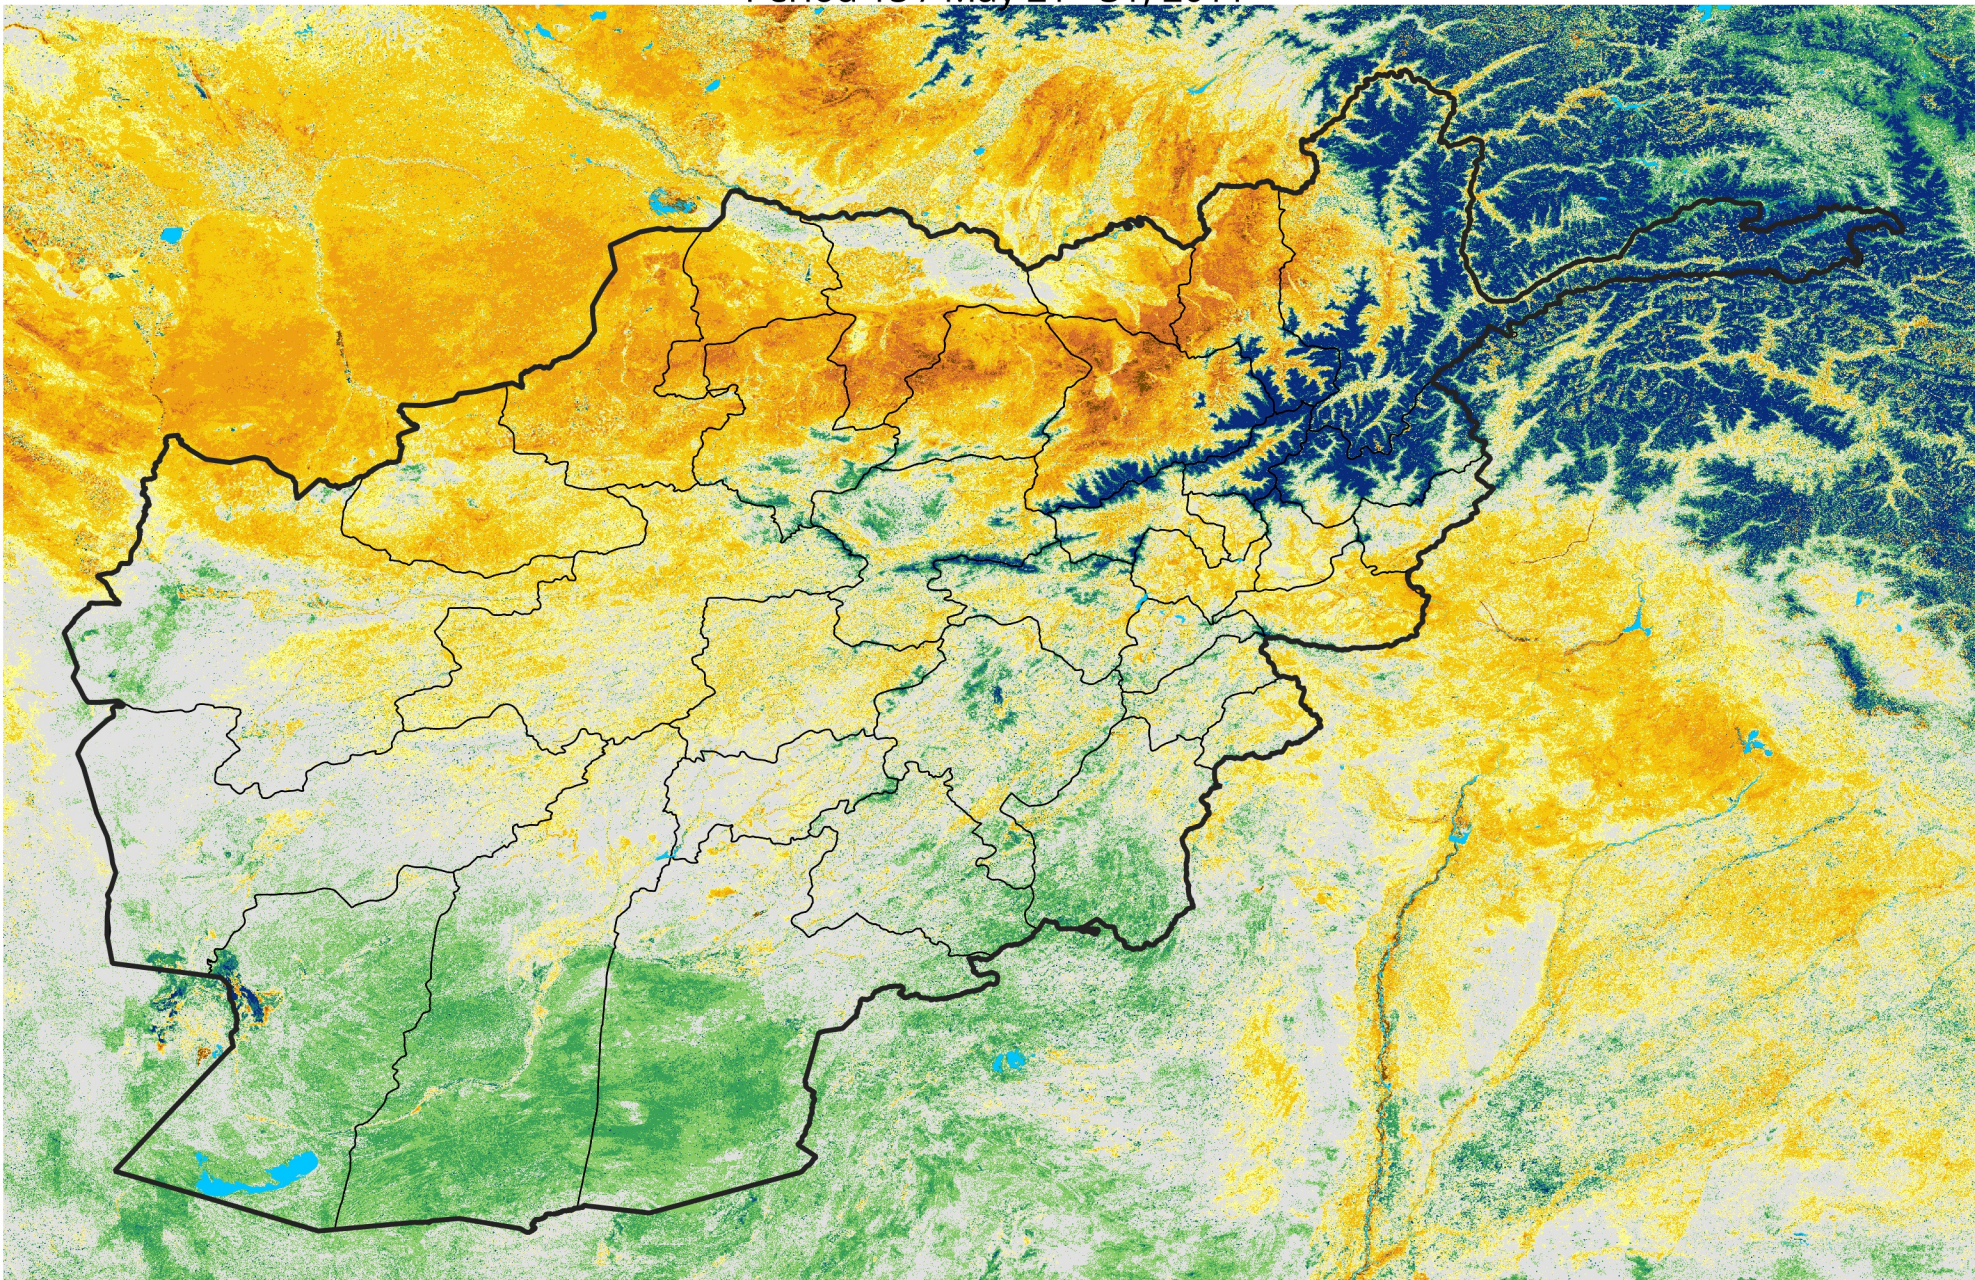

Afghanistan

Percent of Mean NDVI

2011 / mean (2003 - 2022)

Period 15 / May 21 - 31, 2011

Percent of Normal