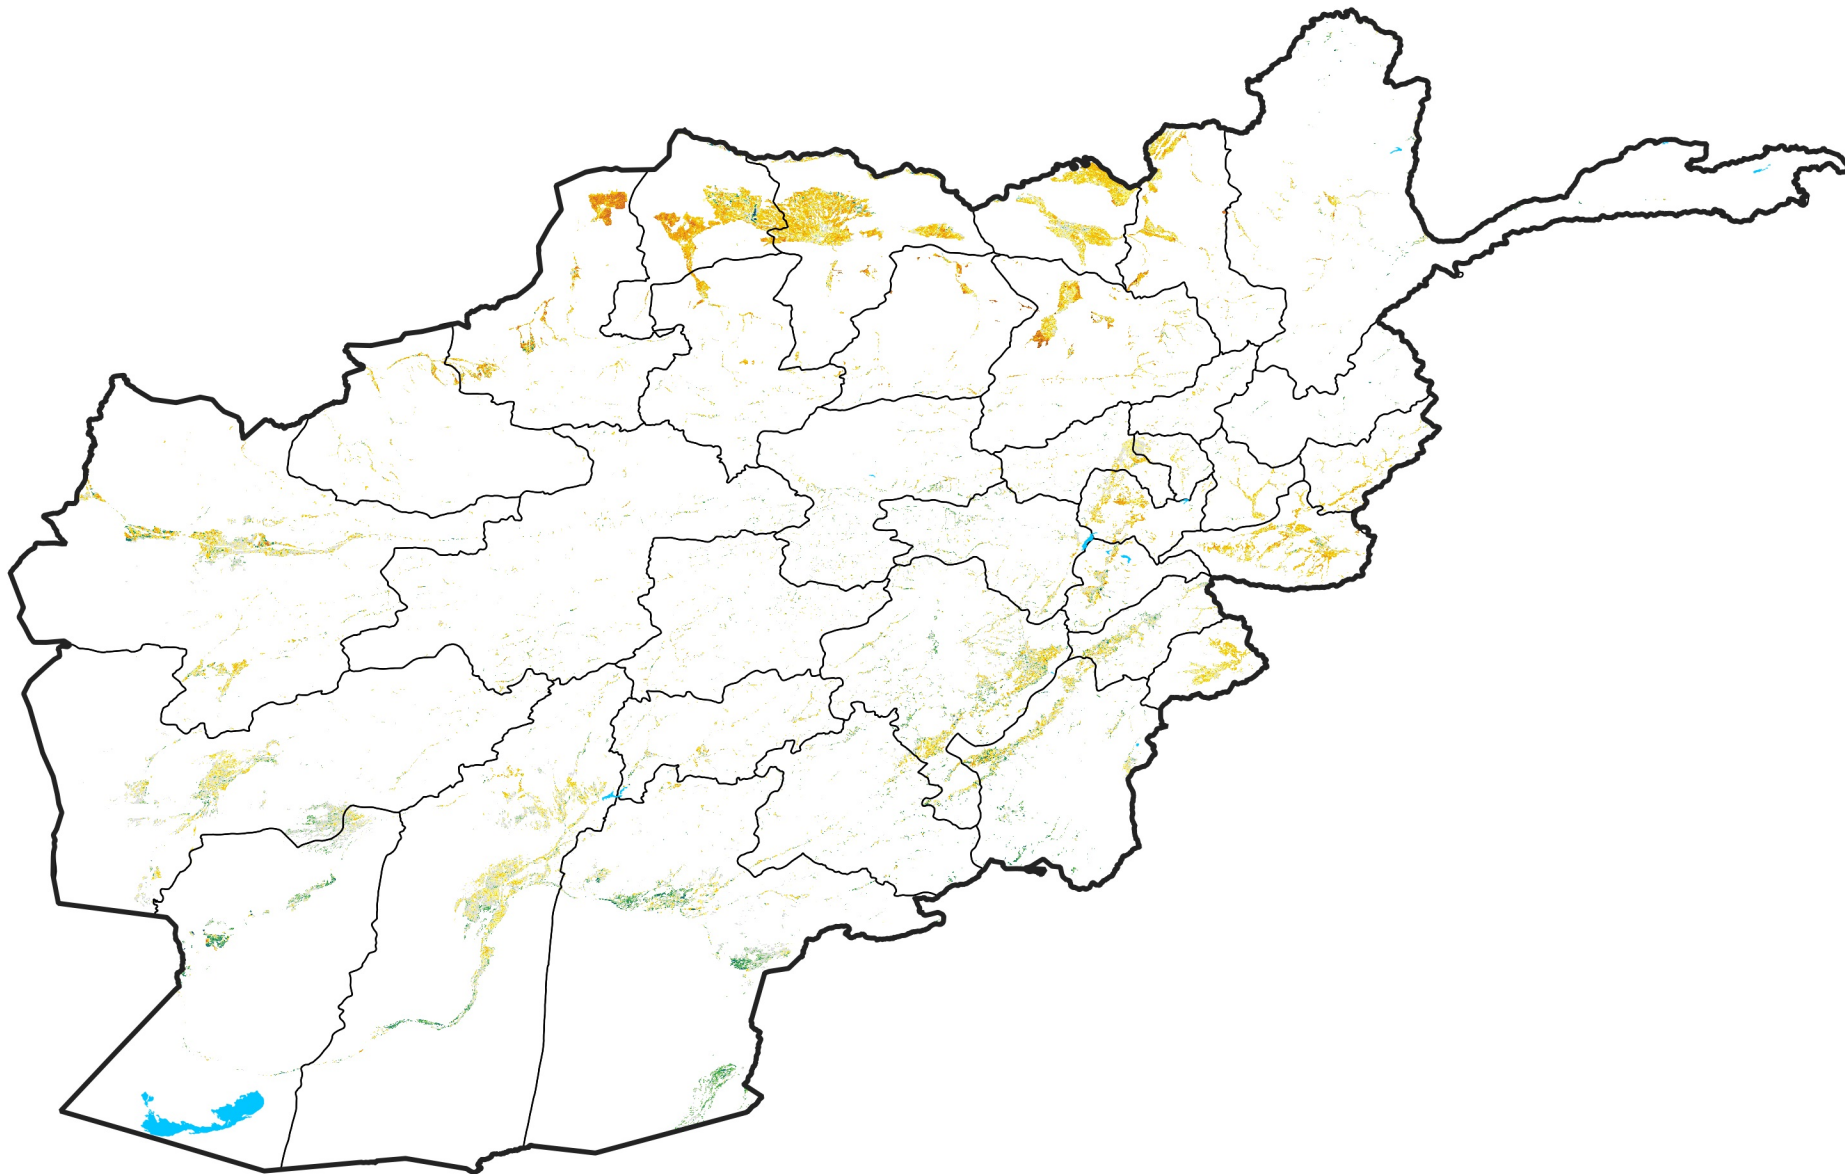

Afghanistan Irrigated Agricultural Areas

Percent of Mean NDVI

2011 / mean (2003 - 2022)

Period 15 / May 21 - 31, 2011

Percent of Normal