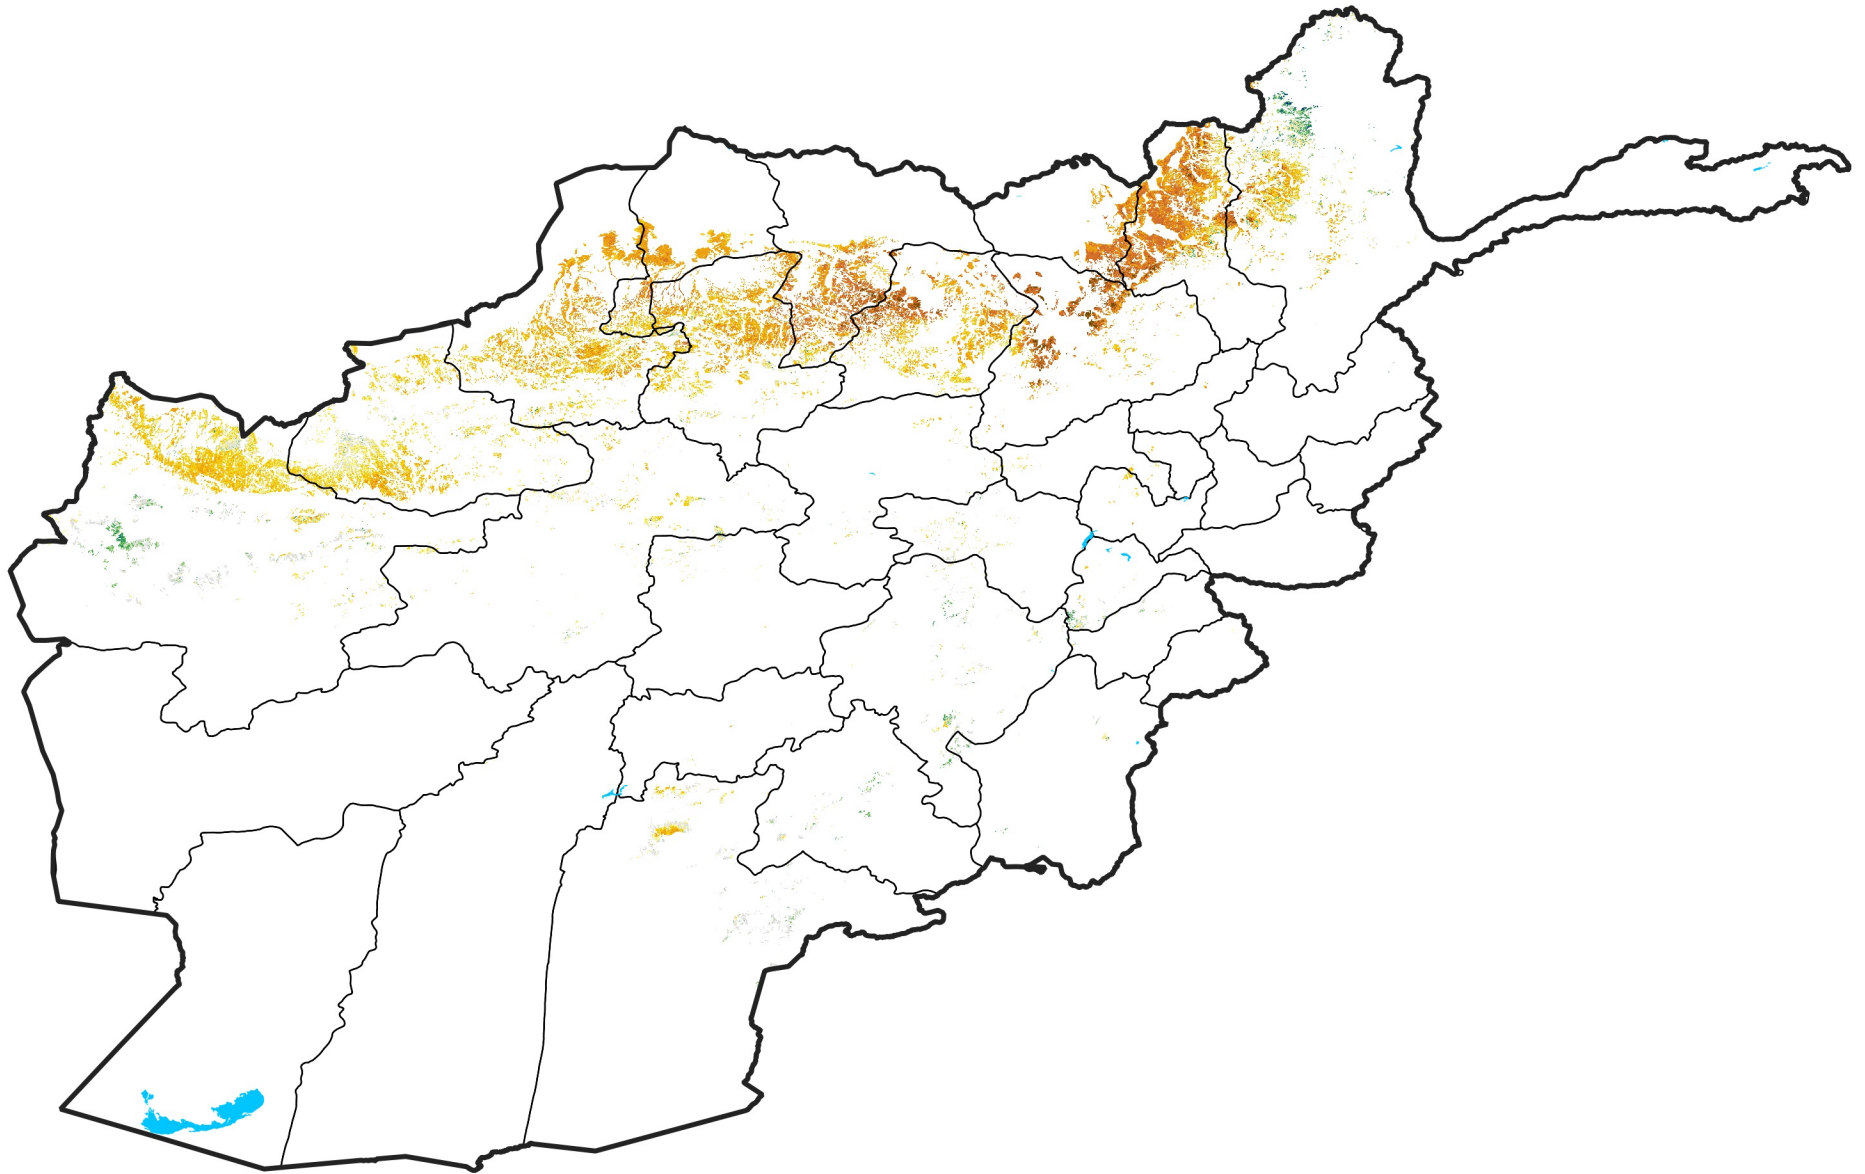

Afghanistan Rainfed Agricultural Areas

Percent of Mean NDVI

2011 / mean (2003 - 2022)

Period 15 / May 21 - 31, 2011

Percent of Normal