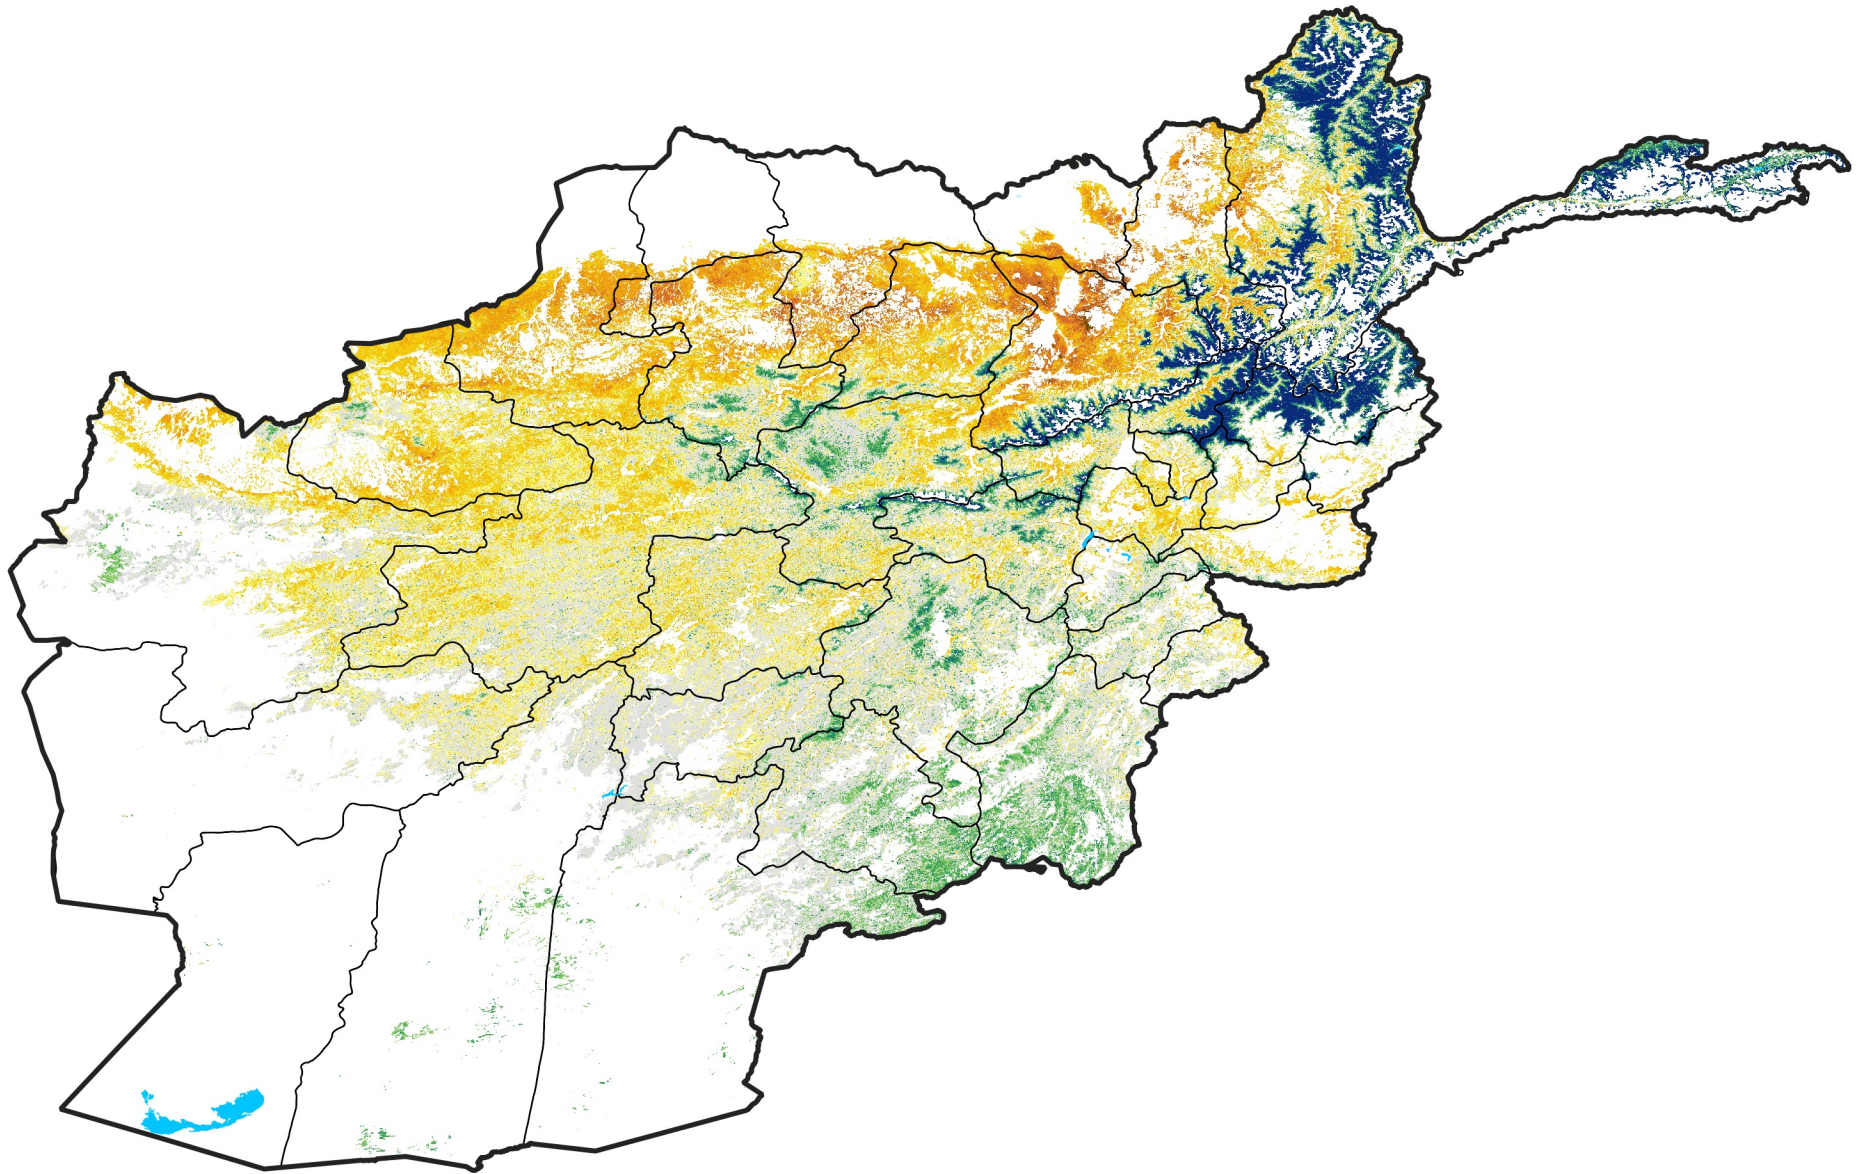

Afghanistan Rangeland Agricultural Areas

Percent of Mean NDVI

2011 / mean (2003 - 2022)

Period 15 / May 21 - 31, 2011

Percent of Normal