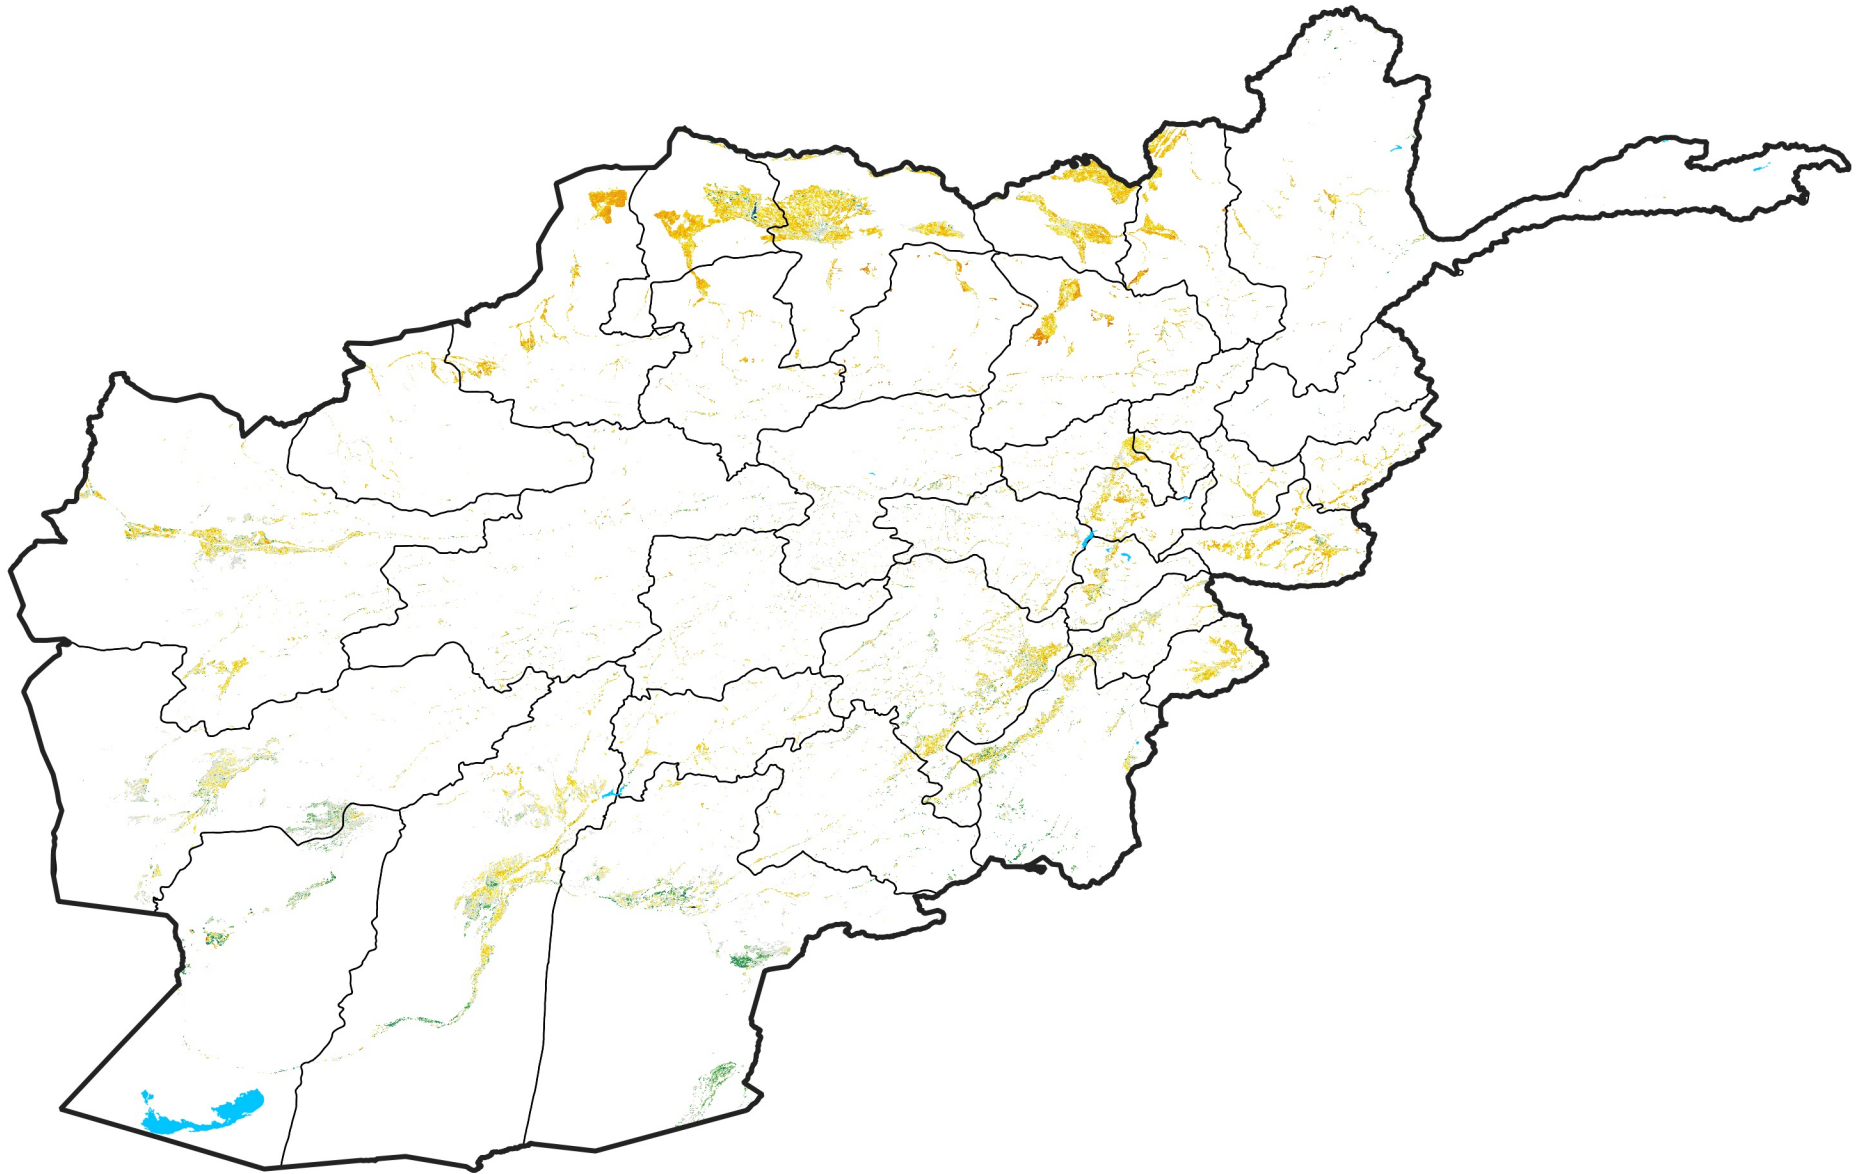

Afghanistan Irrigated Agricultural Areas

Percent of Mean NDVI

2011 / mean (2003 - 2022)

Period 16 / June 01 - 10, 2011

Percent of Normal