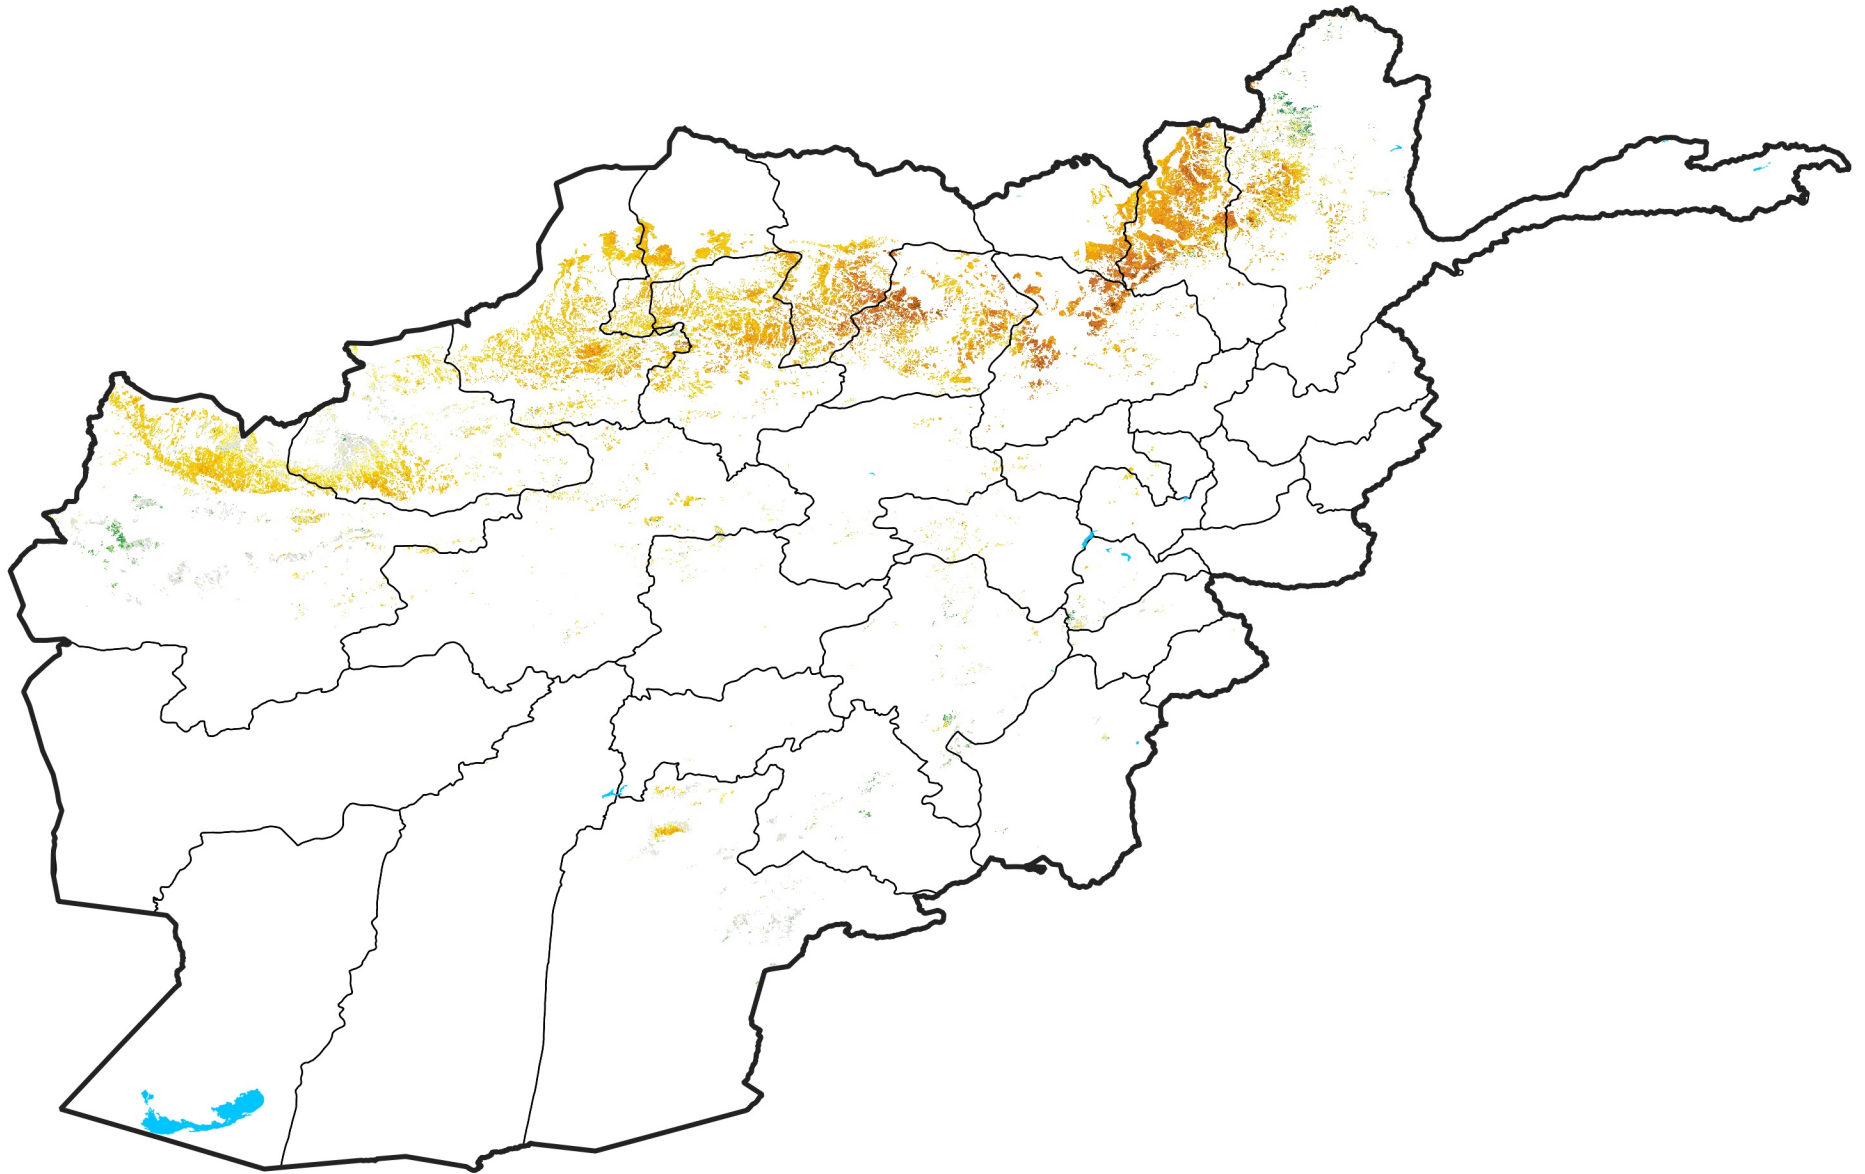

Afghanistan Rainfed Agricultural Areas

Percent of Mean NDVI

2011 / mean (2003 - 2022)

Period 16 / June 01 - 10, 2011

Percent of Normal