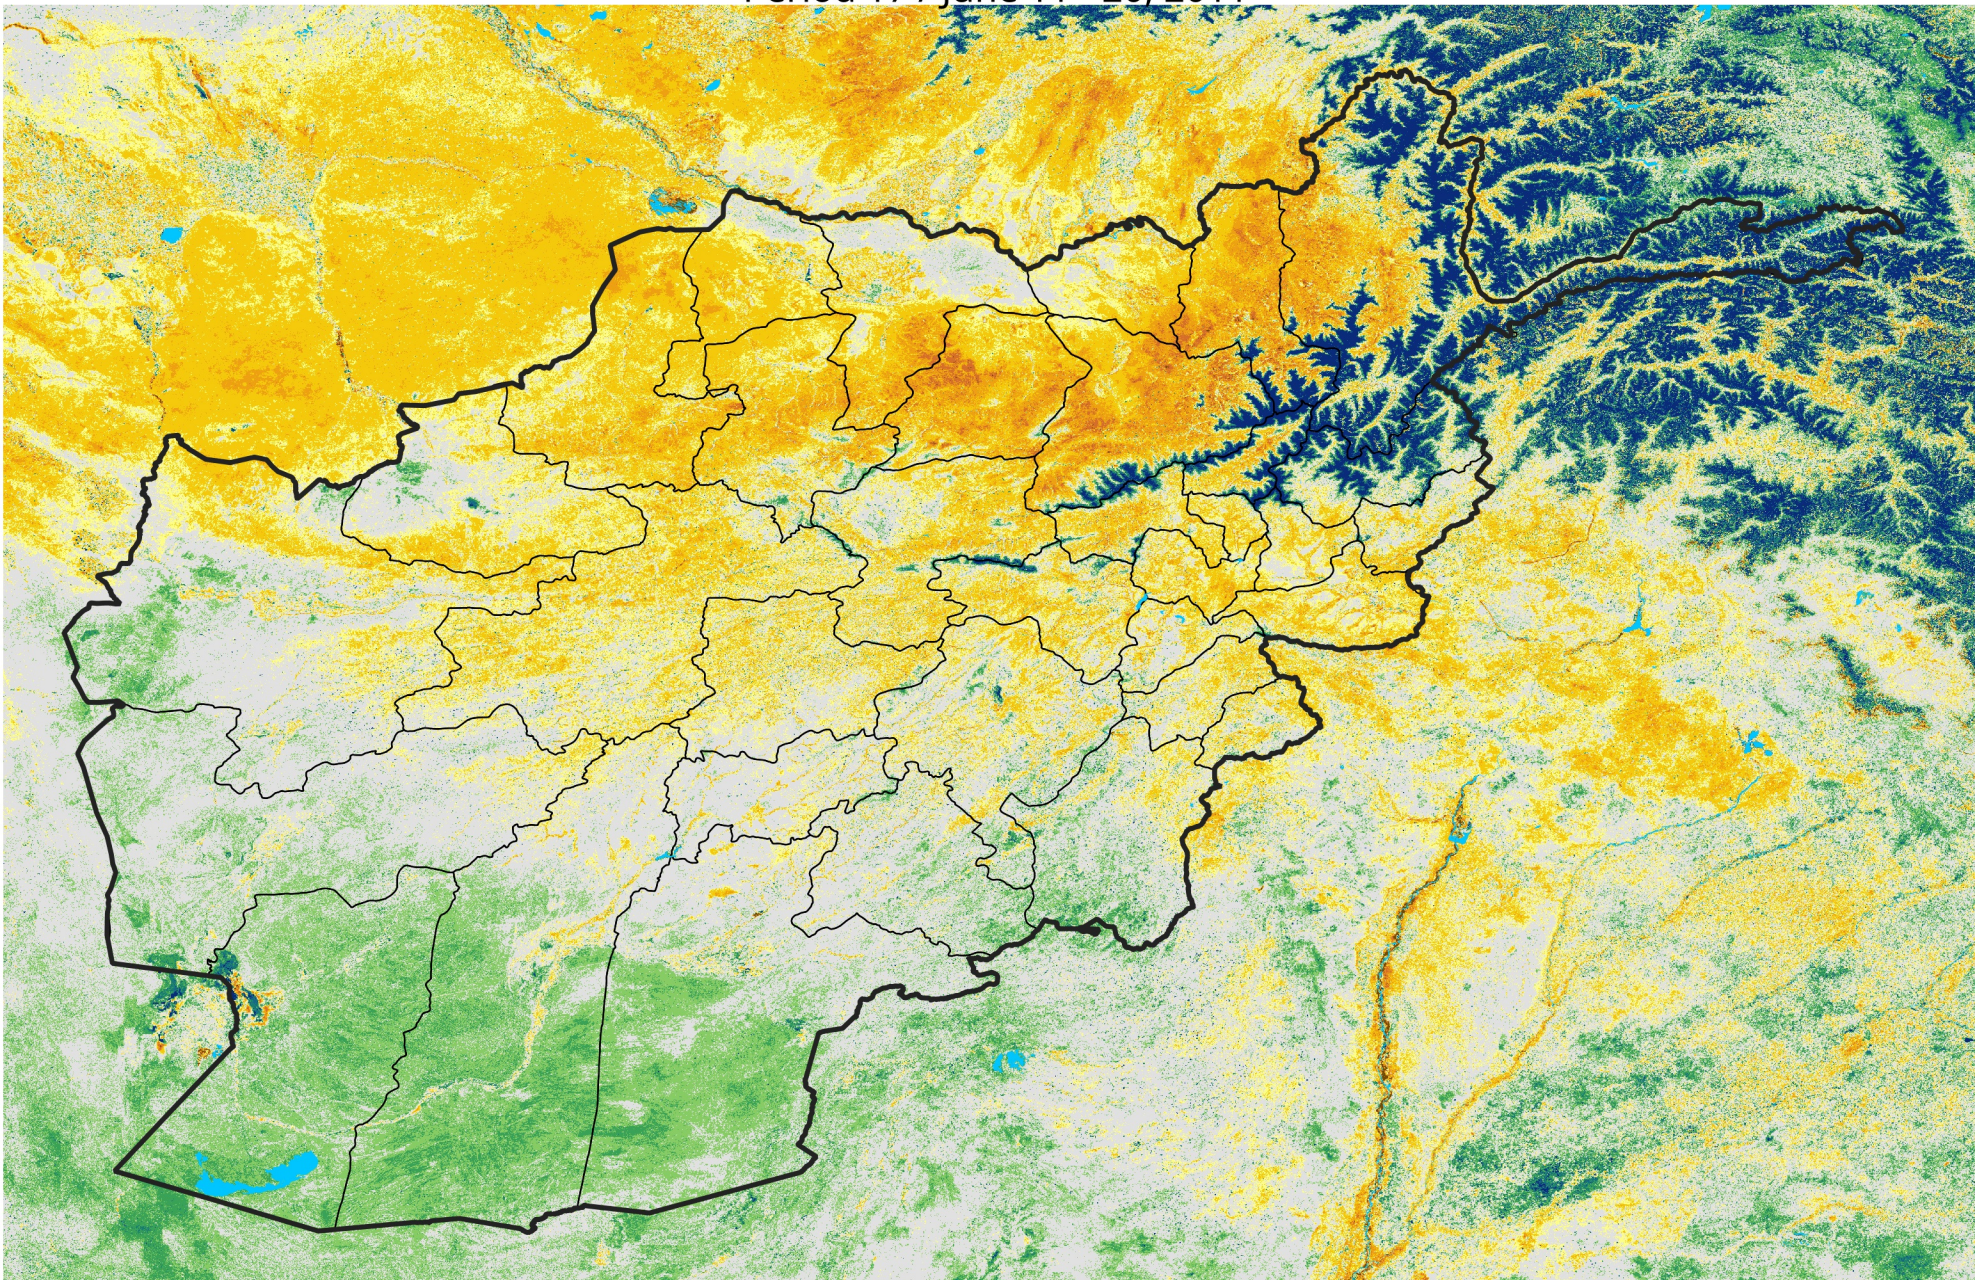

Afghanistan

Percent of Mean NDVI

2011 / mean (2003 - 2022)

Period 17 / June 11 - 20, 2011

Percent of Normal