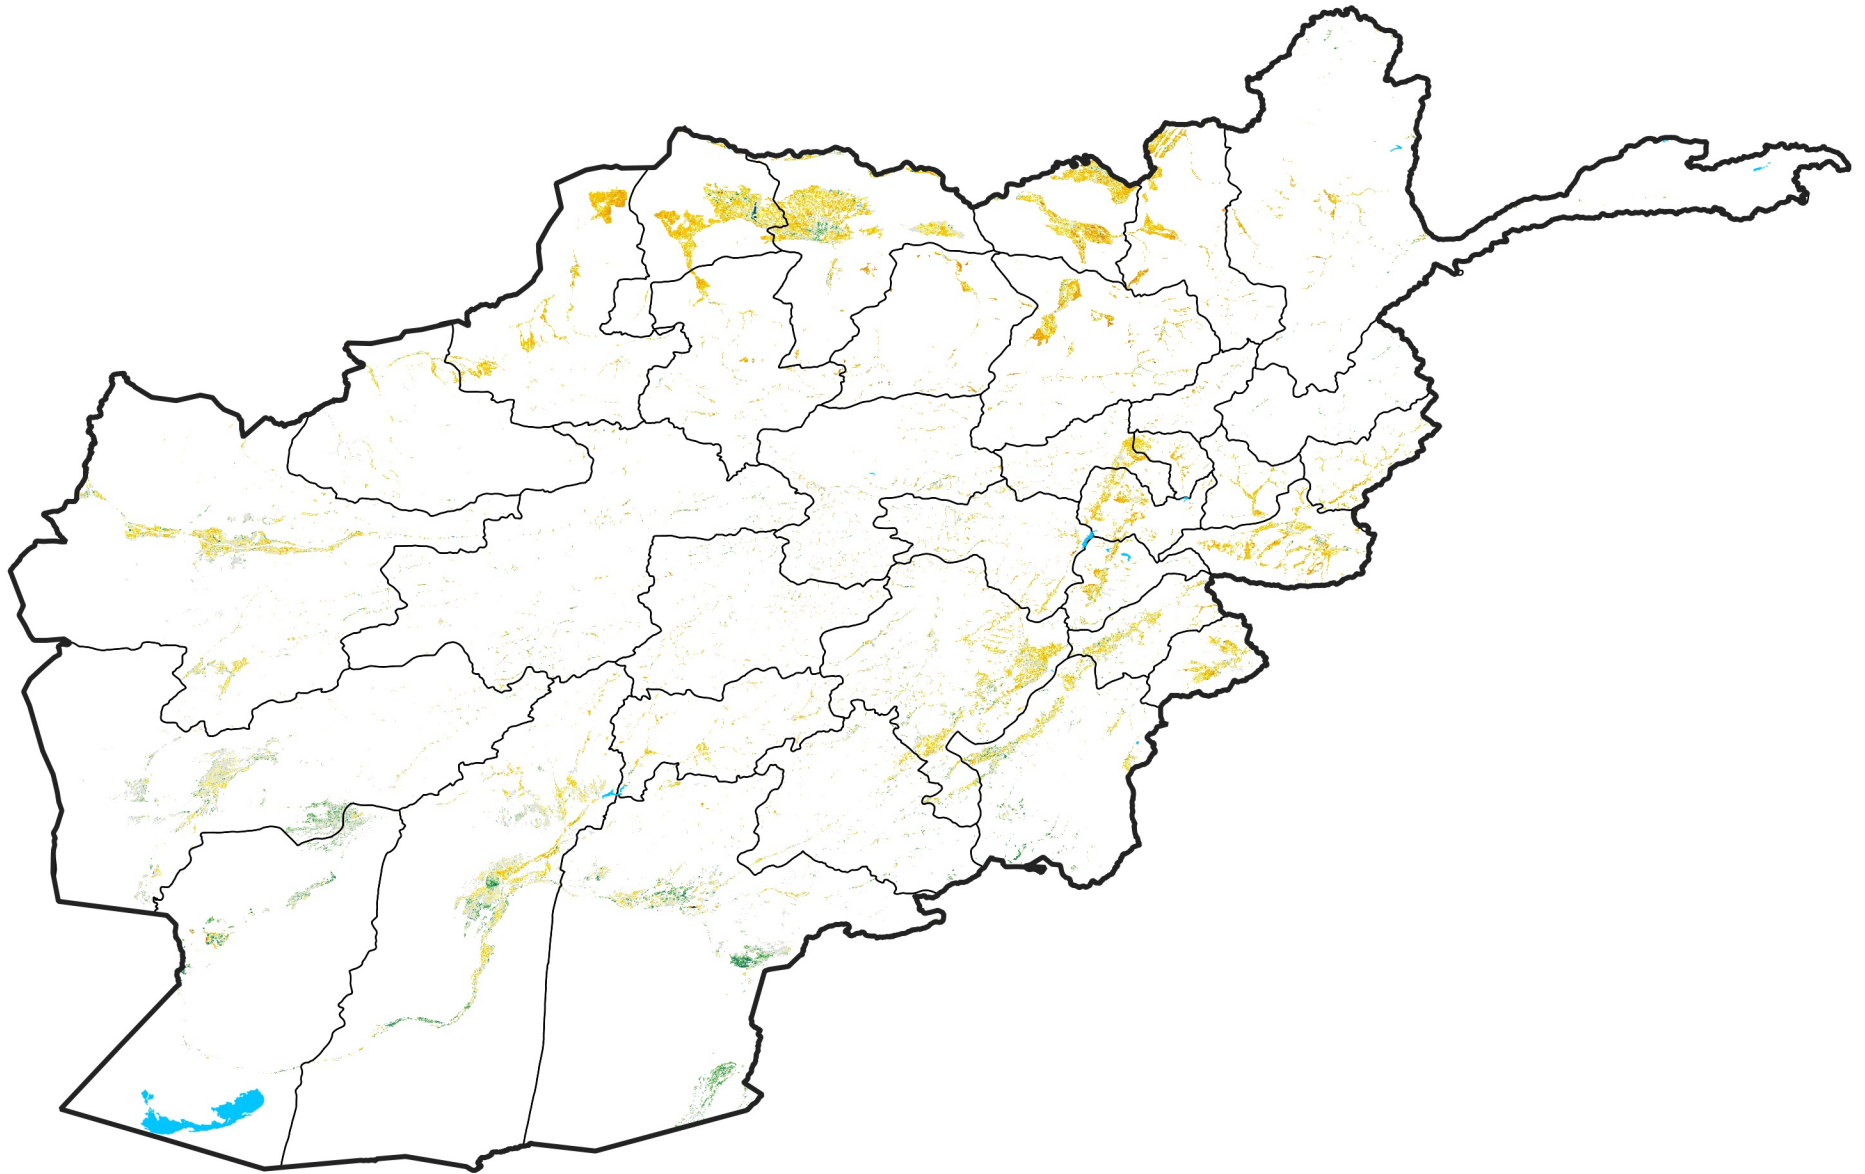

Afghanistan Irrigated Agricultural Areas

Percent of Mean NDVI

2011 / mean (2003 - 2022)

Period 17 / June 11 - 20, 2011

Percent of Normal